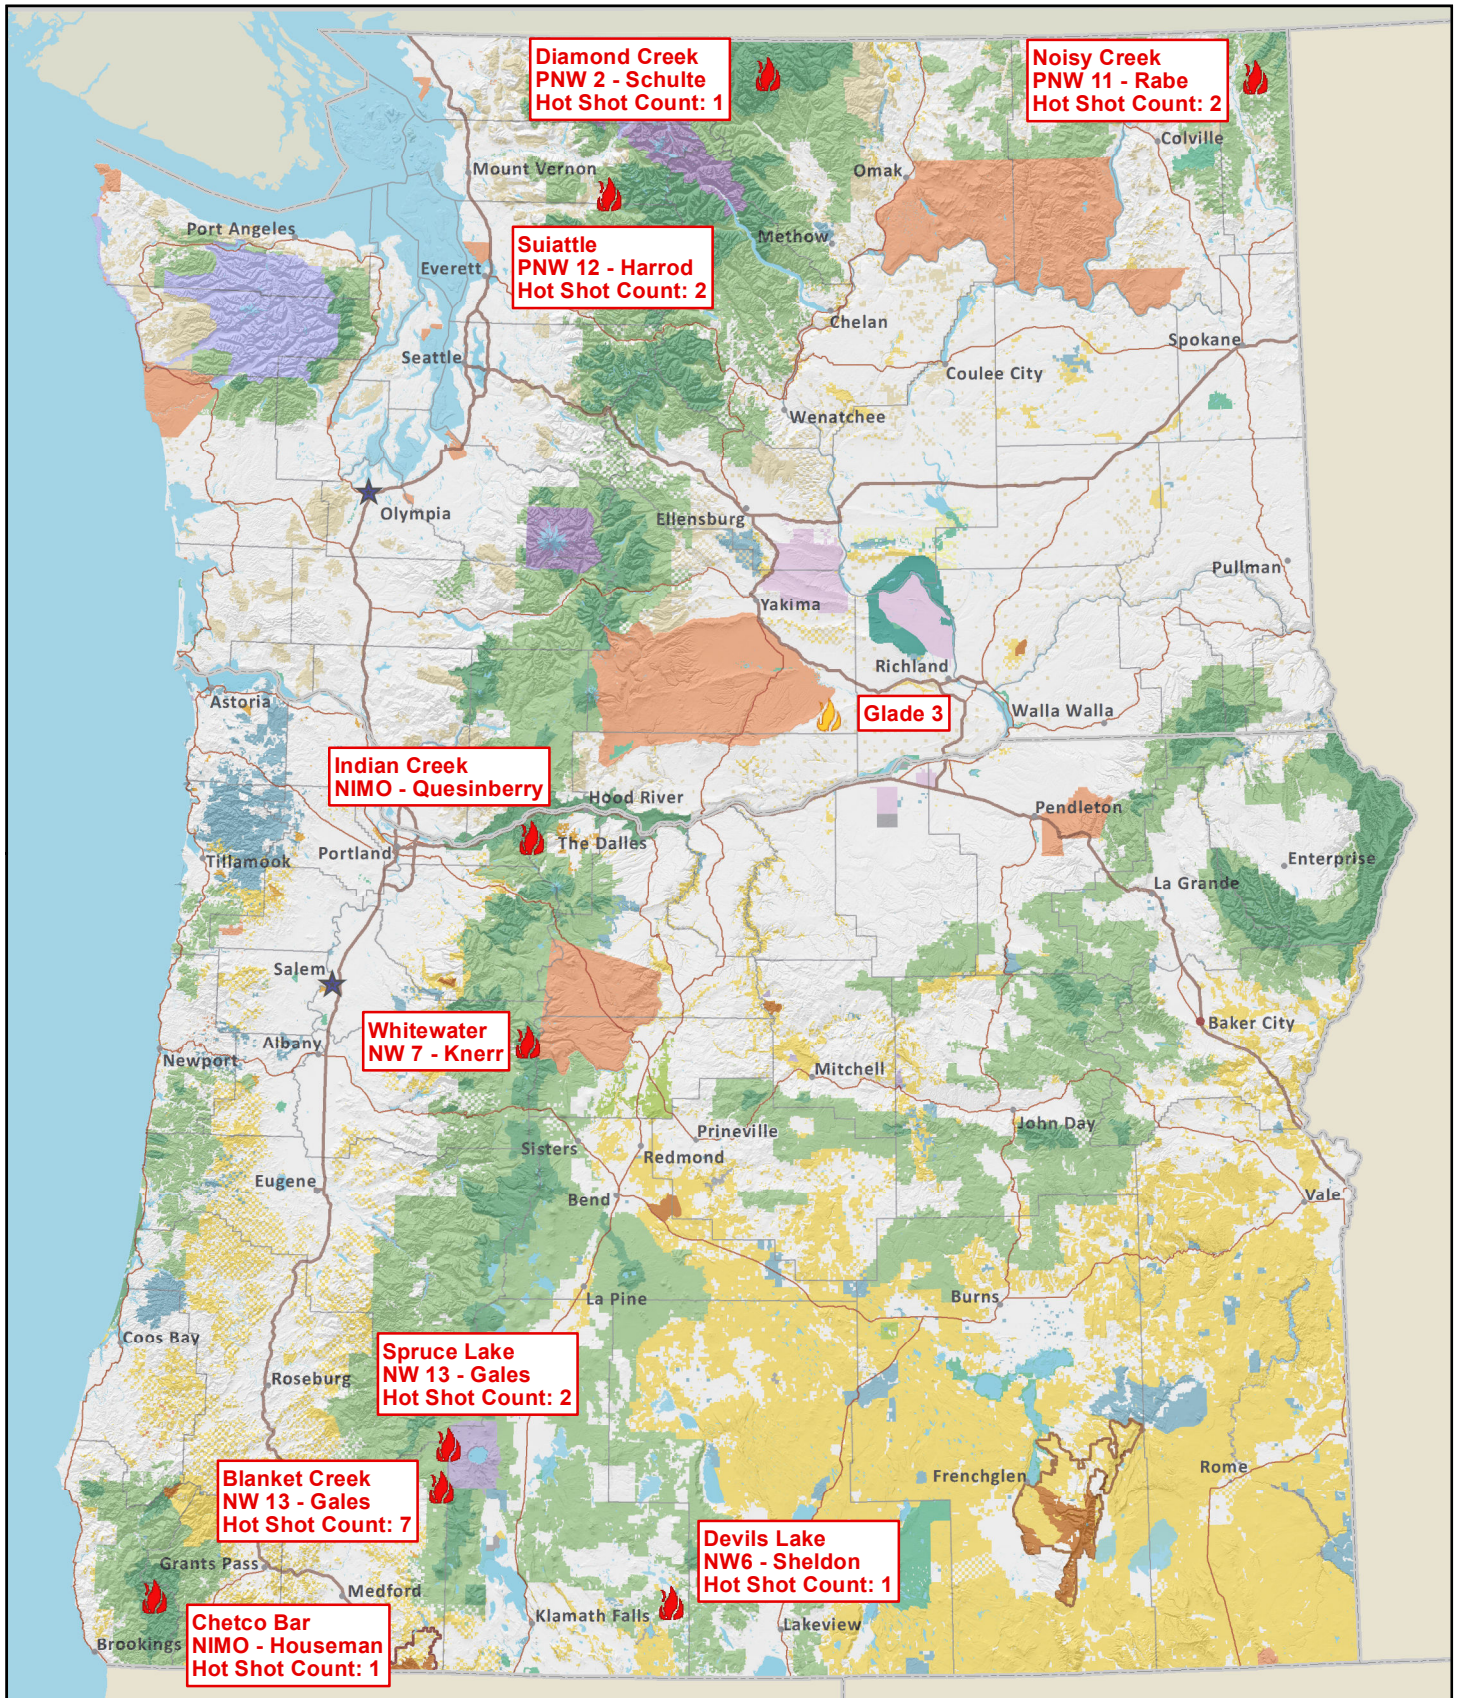

# Washington and Oregon

Current Large Fires: Wednesday, August 02, 2017 9:35:27 AM

 **Active**  
 **Contained**