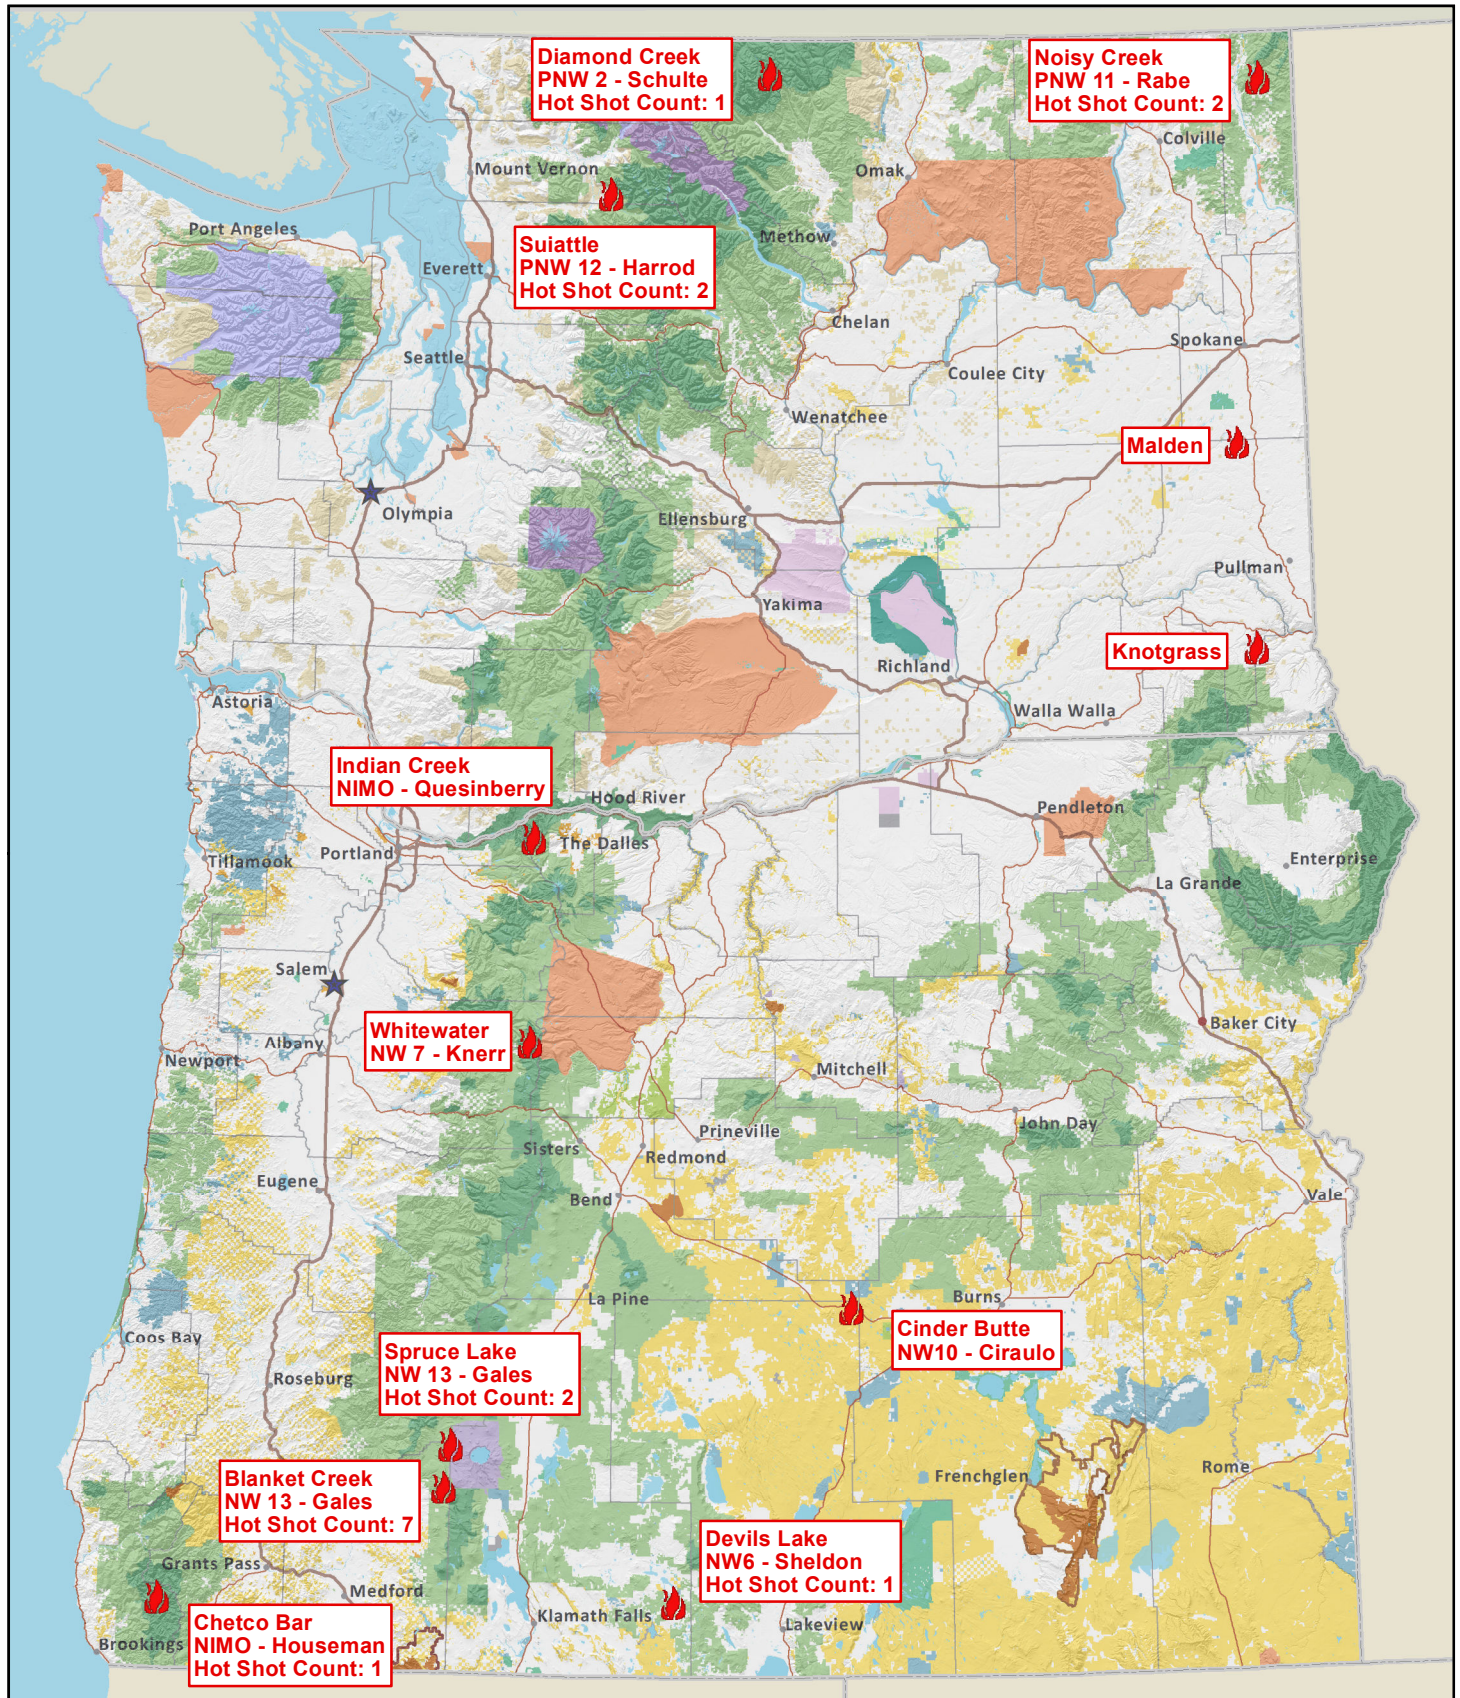

# Washington and Oregon

## Current Large Fires: Thursday, August 03, 2017 9:14:00 AM

 **Active**  
 **Contained**