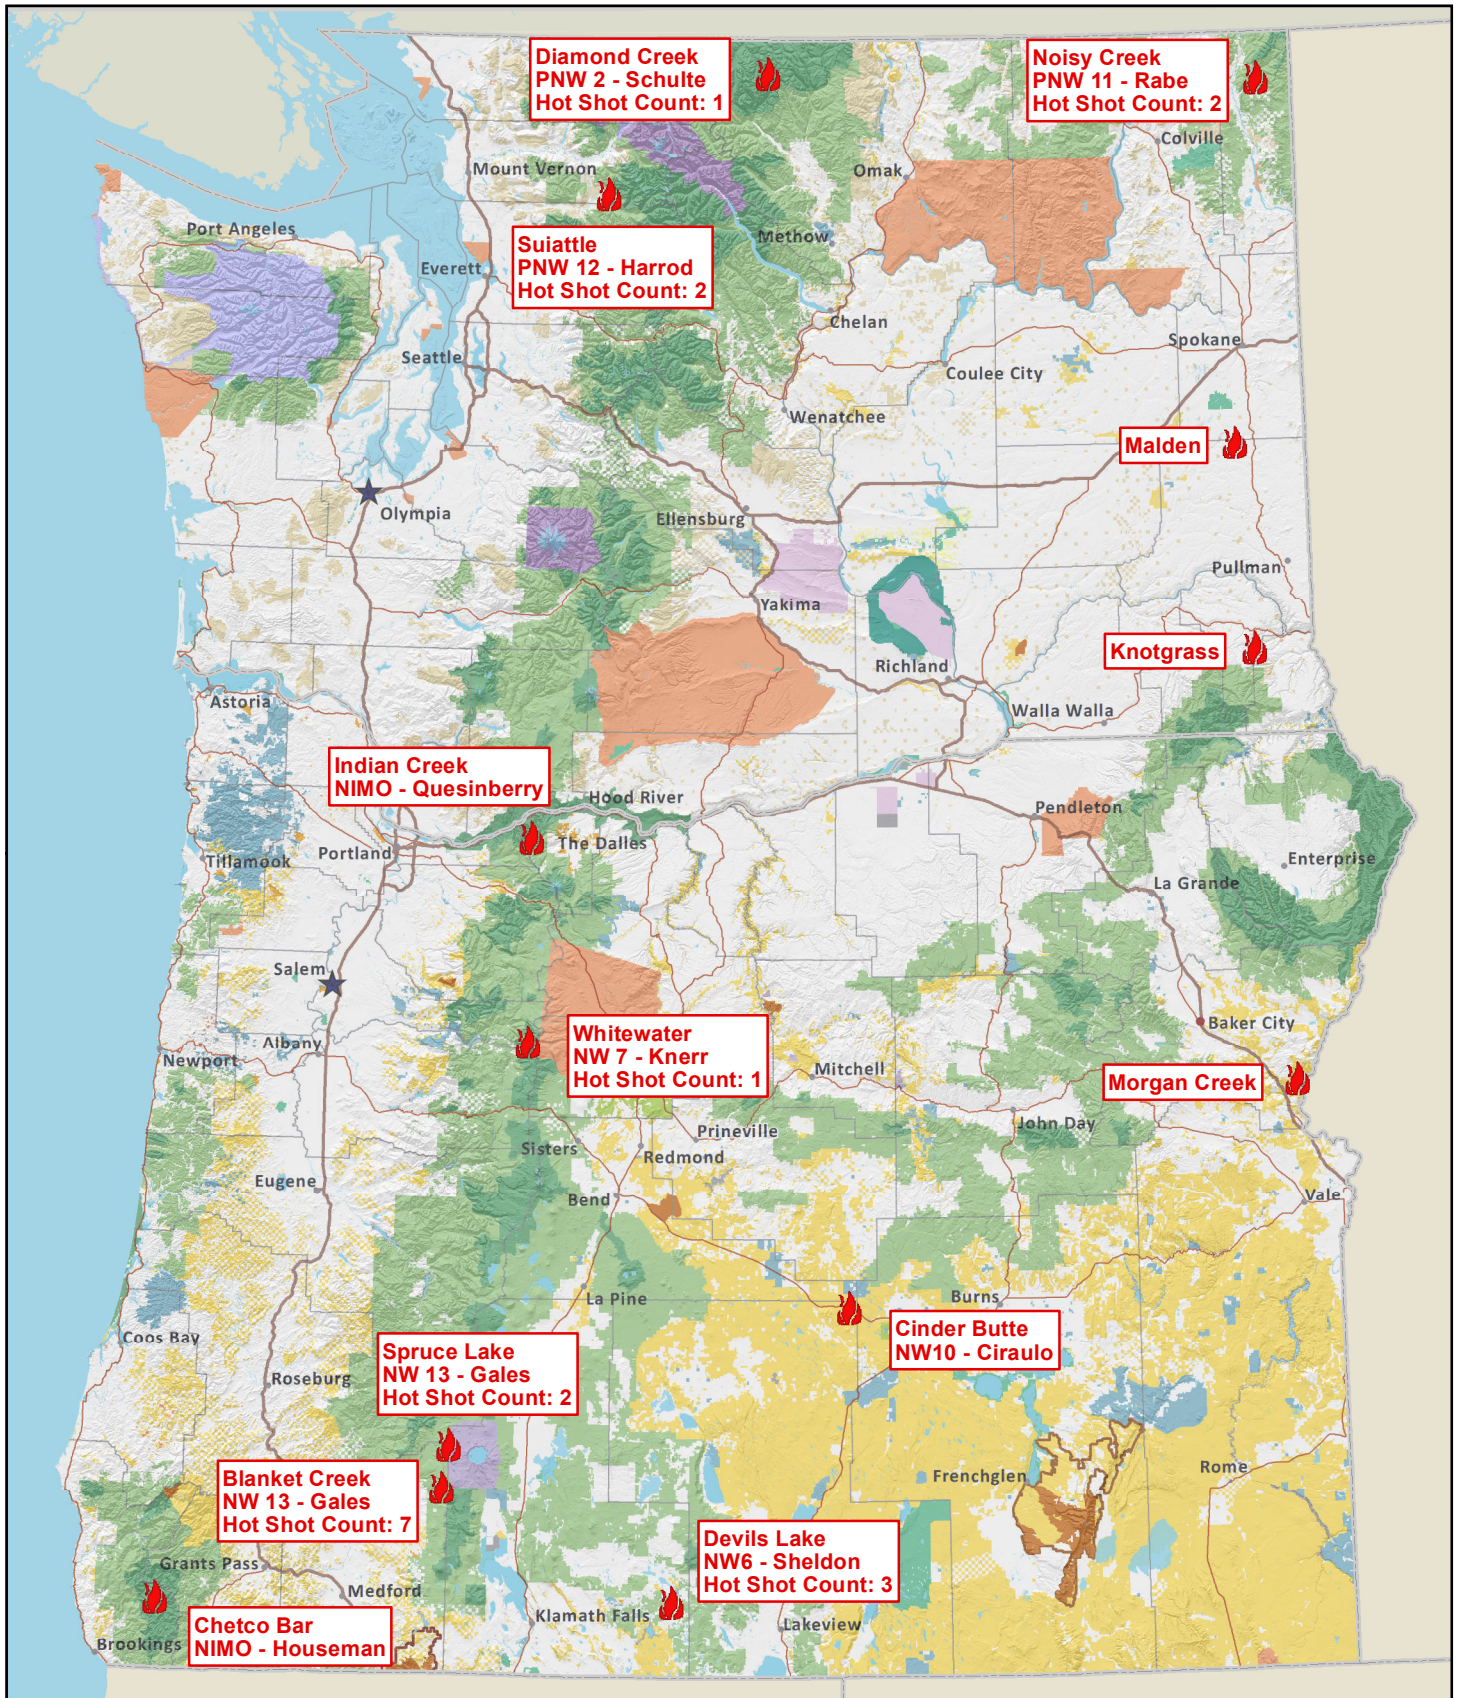

# Washington and Oregon

## Current Large Fires: Friday, August 04, 2017 8:52:24 AM

 **Active**  
 **Contained**