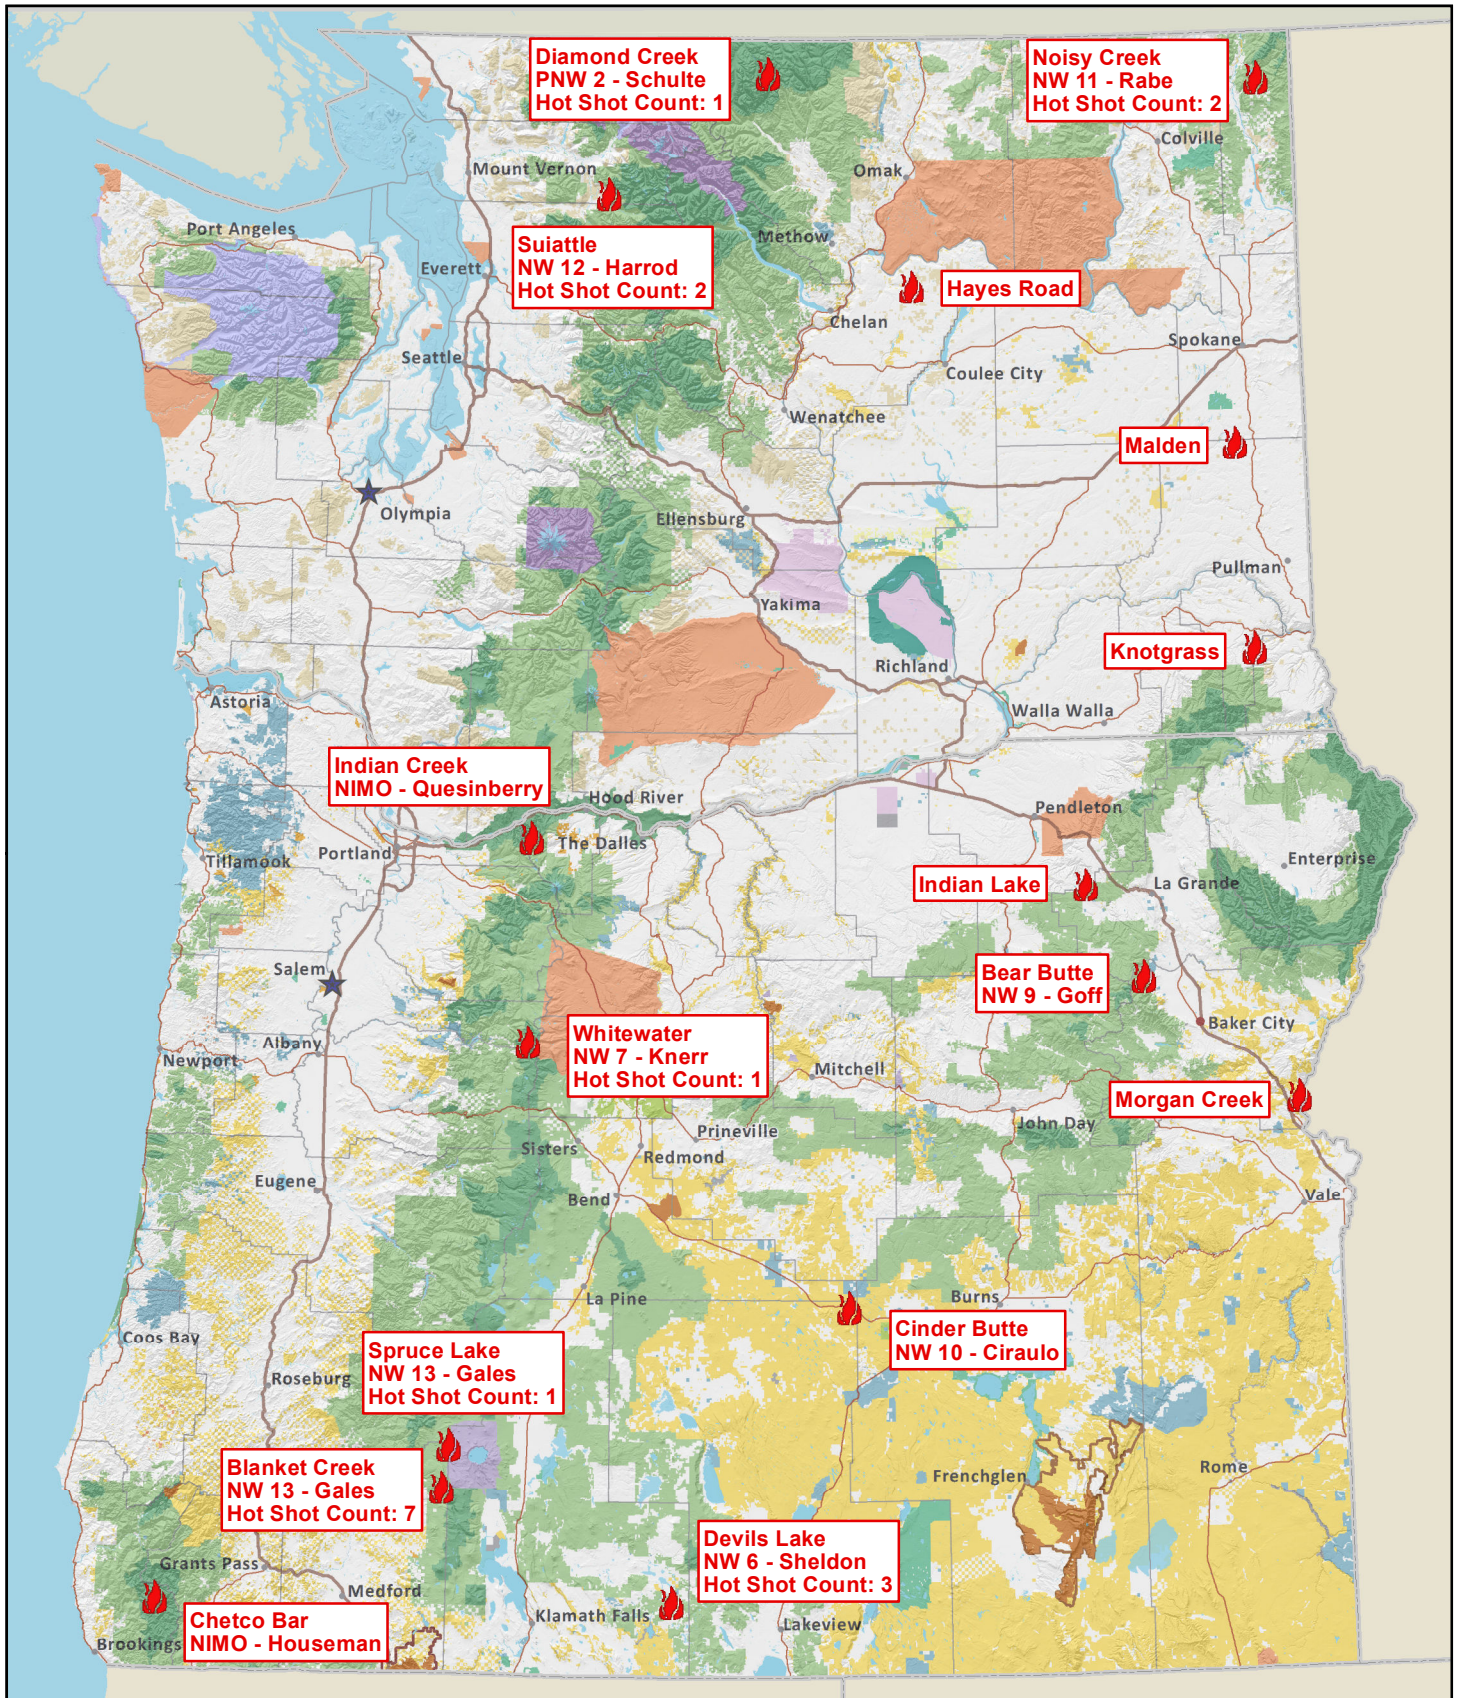

# Washington and Oregon

## Current Large Fires: Saturday, August 05, 2017 9:24:20 AM

 **Active**  
 **Contained**