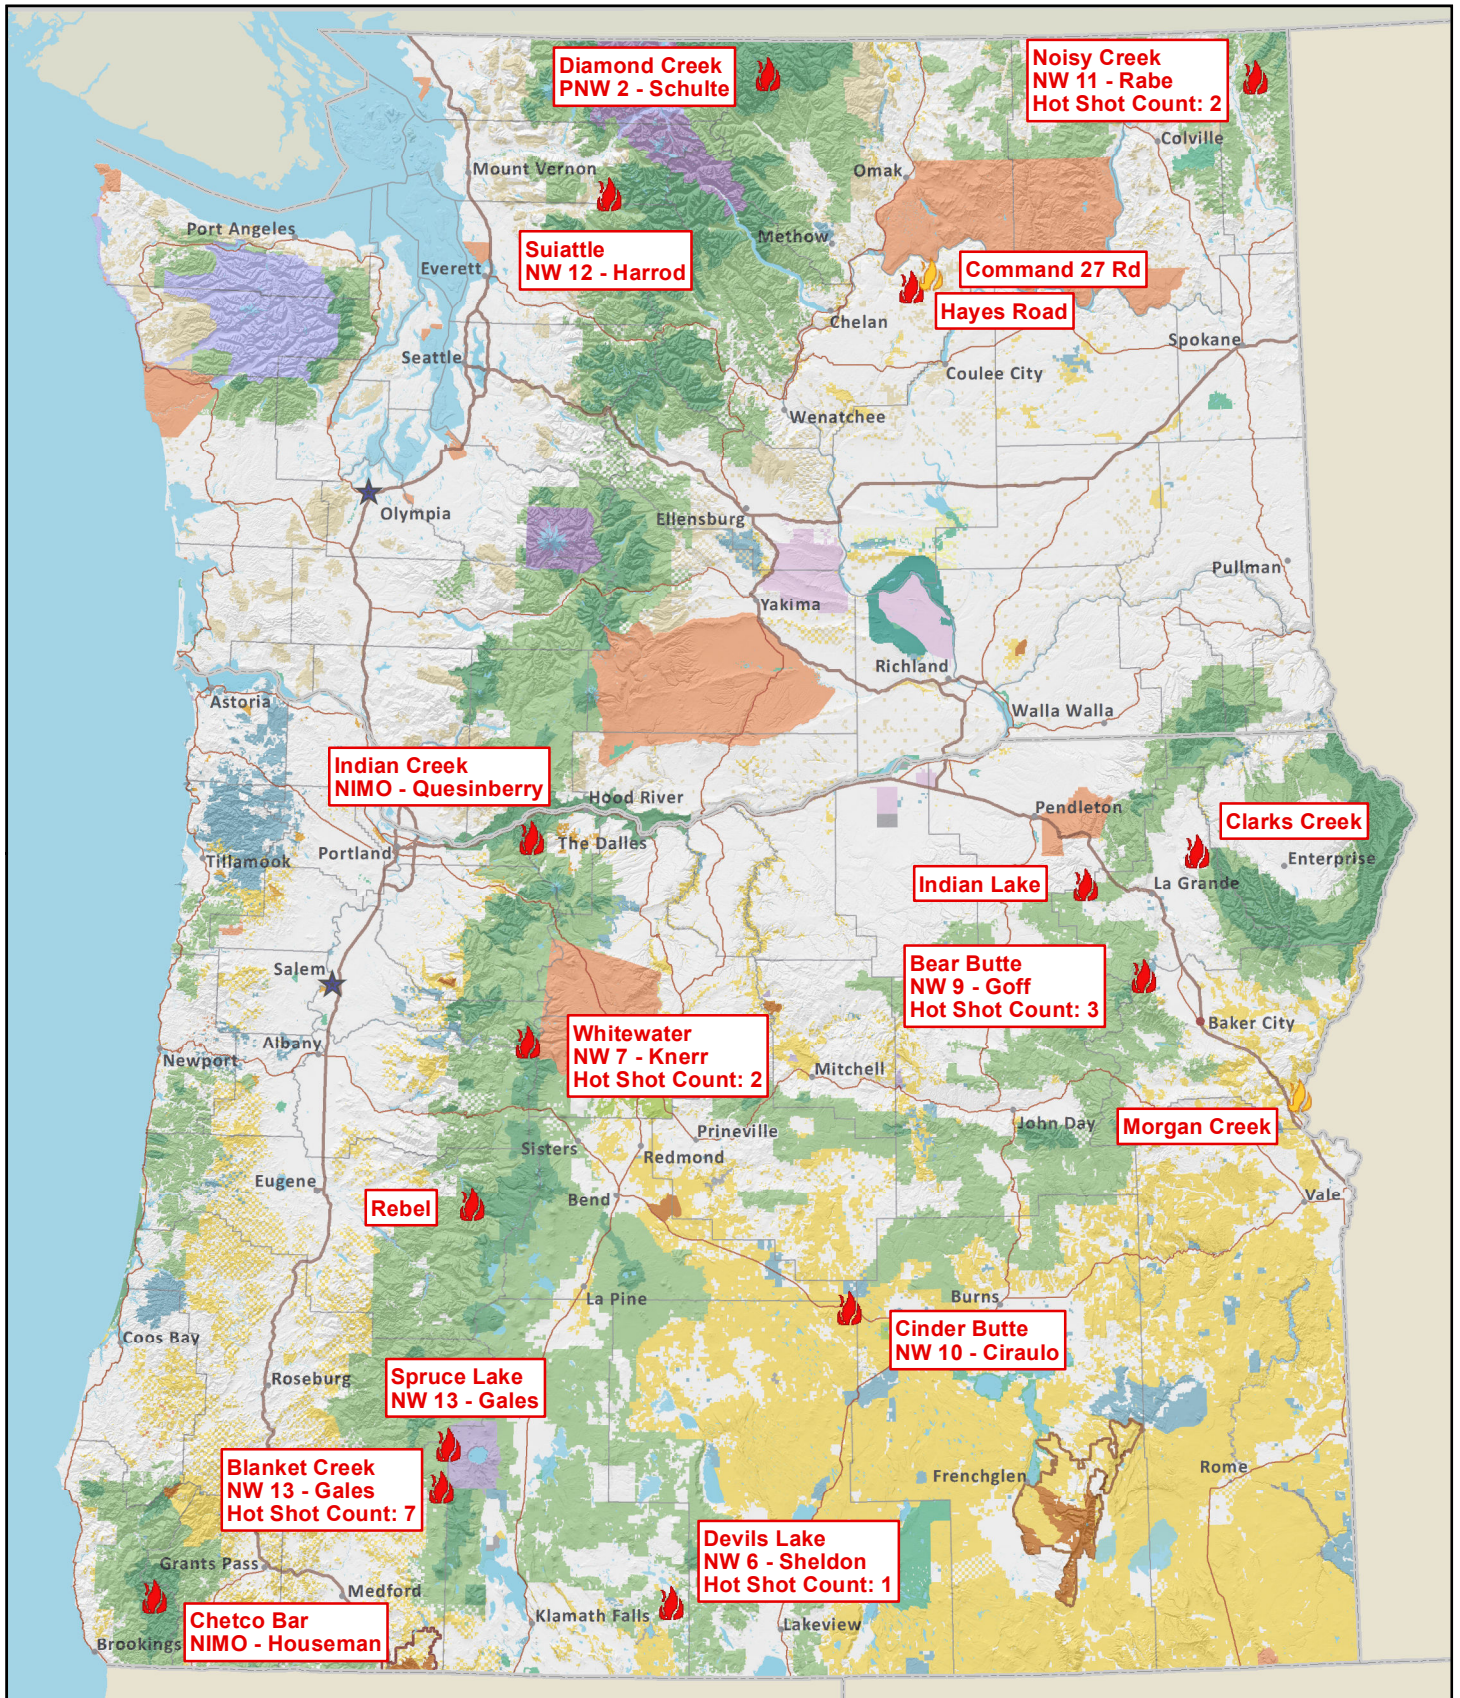

Washington and Oregon

Current Large Fires: Monday, August 07, 2017 9:48:06 AM

 **Active**
 **Contained**