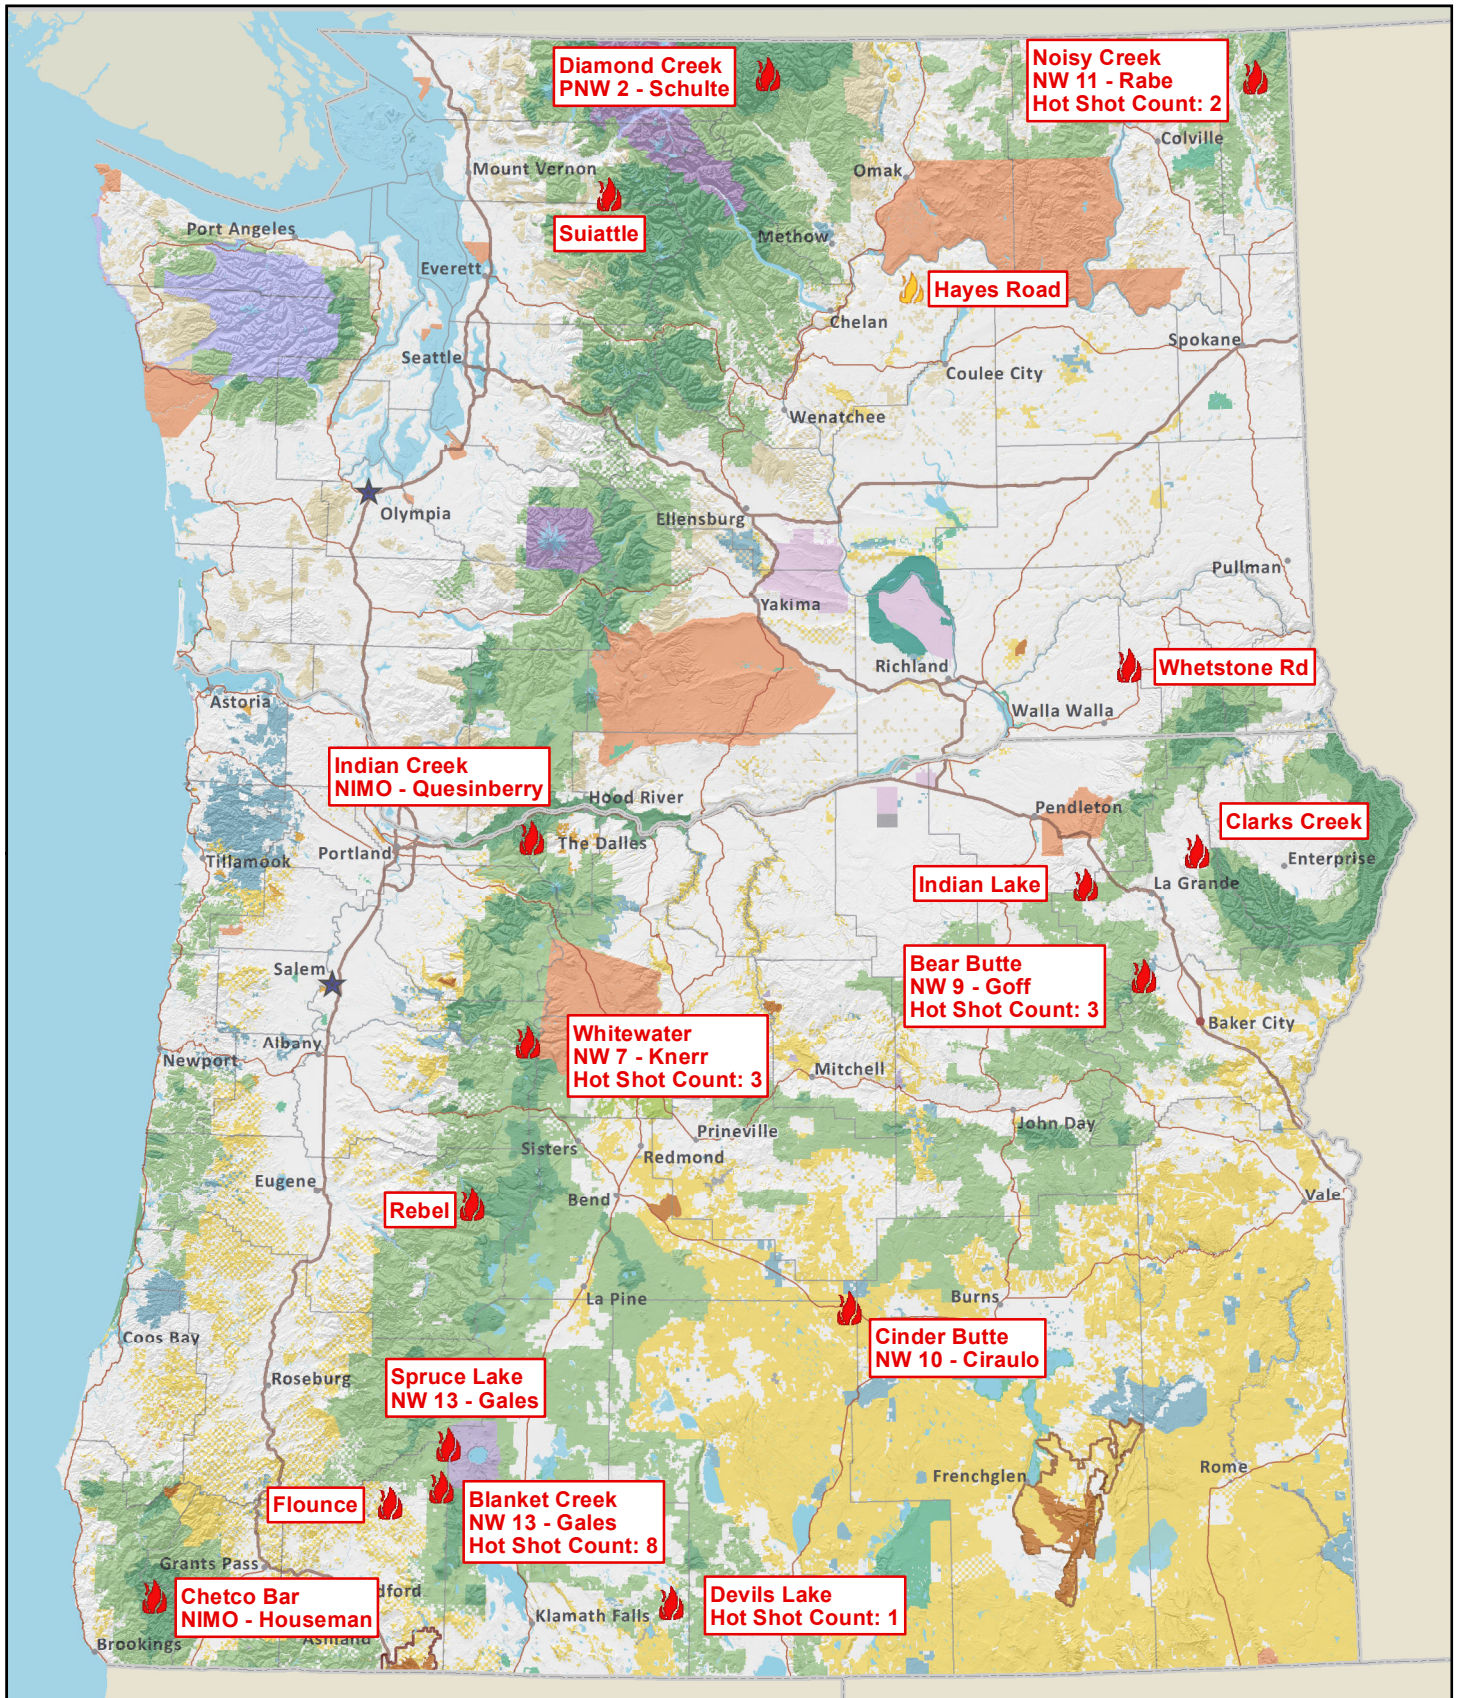

Washington and Oregon

Current Large Fires: Tuesday, August 08, 2017 9:28:59 AM

 **Active**
 **Contained**