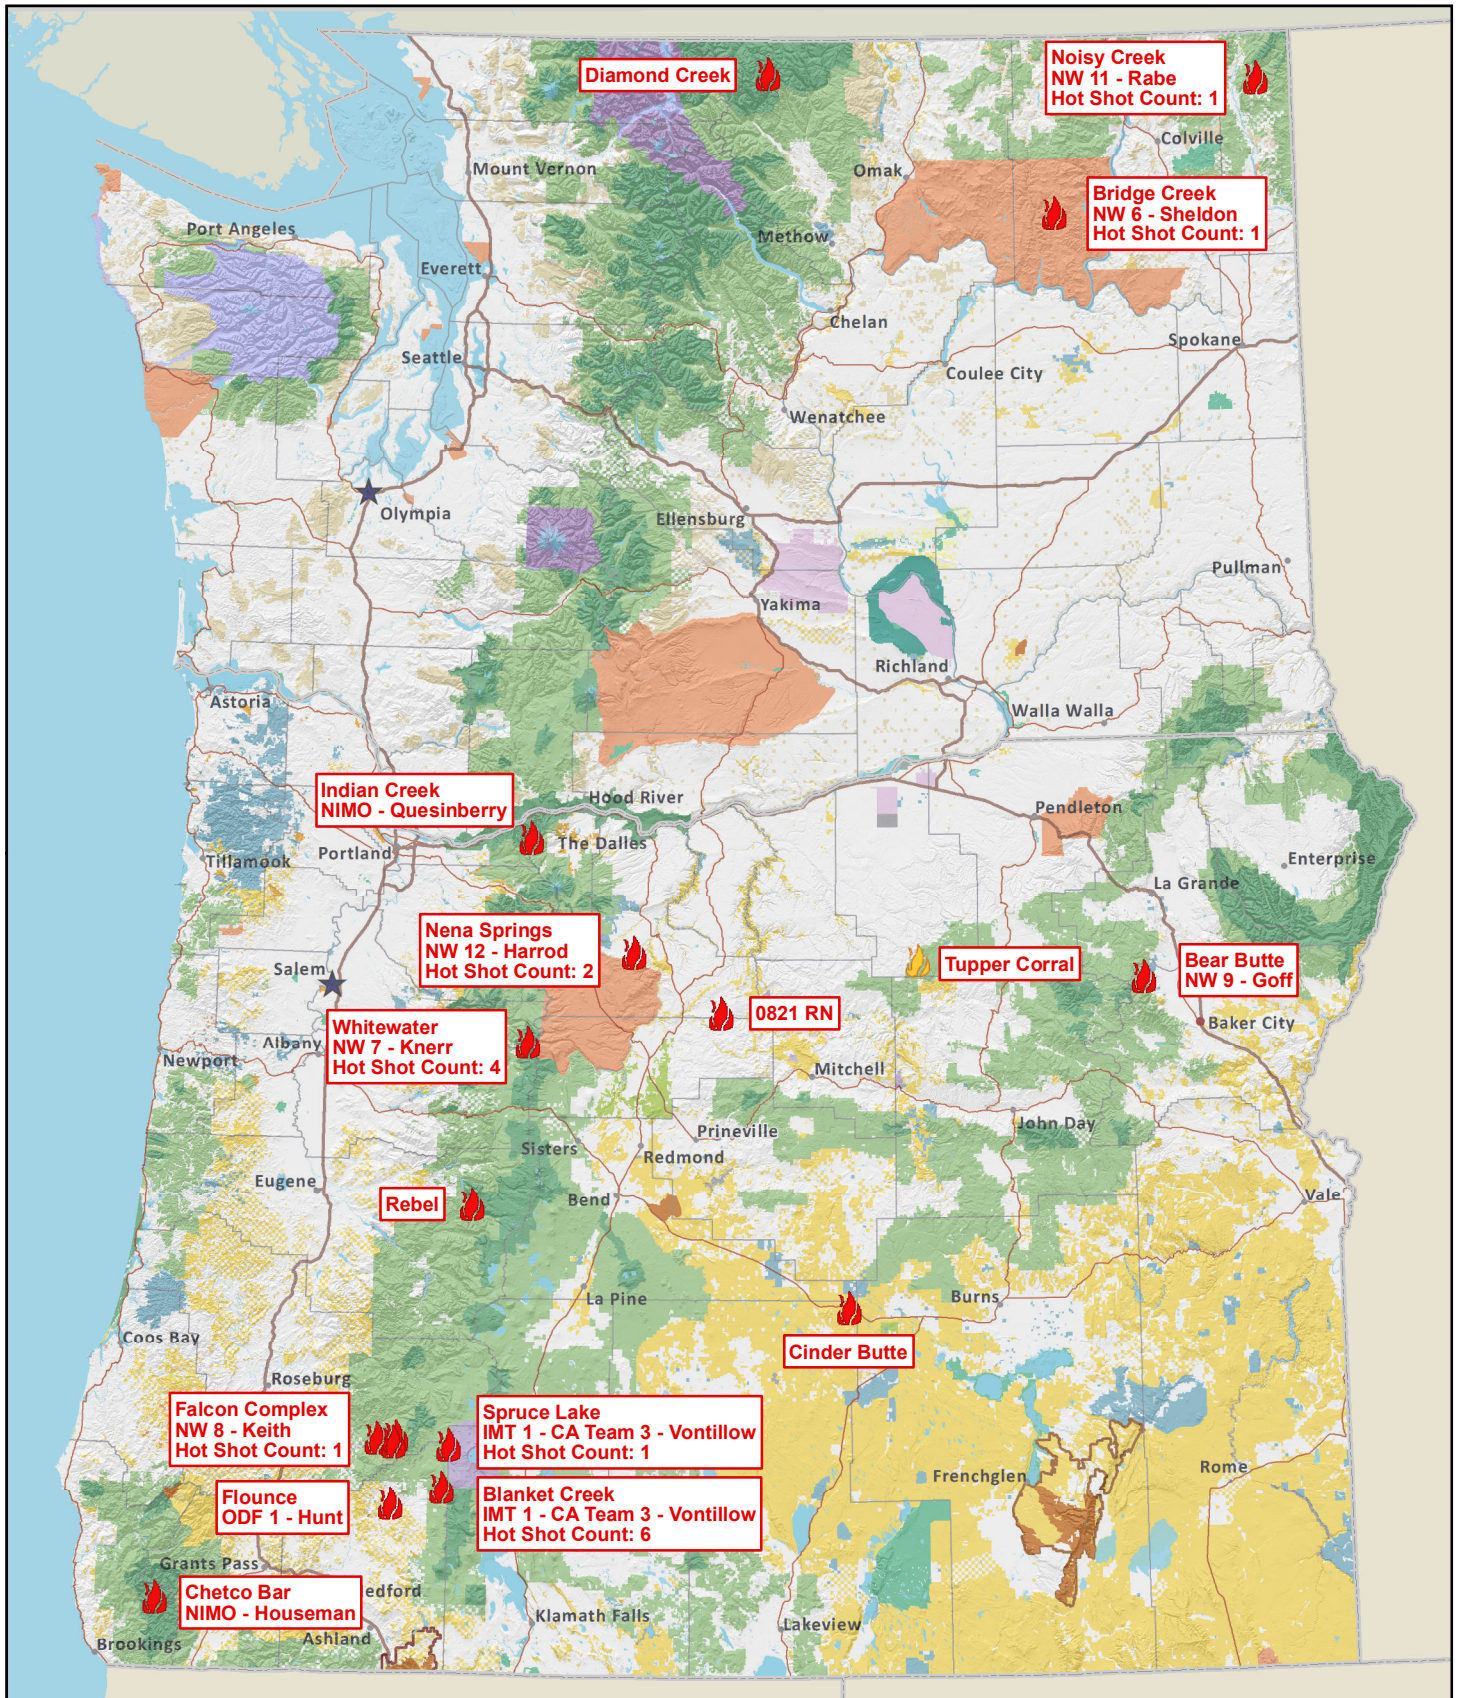

Washington and Oregon

Current Large Fires: Friday, August 11, 2017 11:06:23 AM

 **Active**
 **Contained**

| Complex | Fires |
|---------|-------------|
| Falcon | Double Buck |
| | Paradise |
| | Tallow |