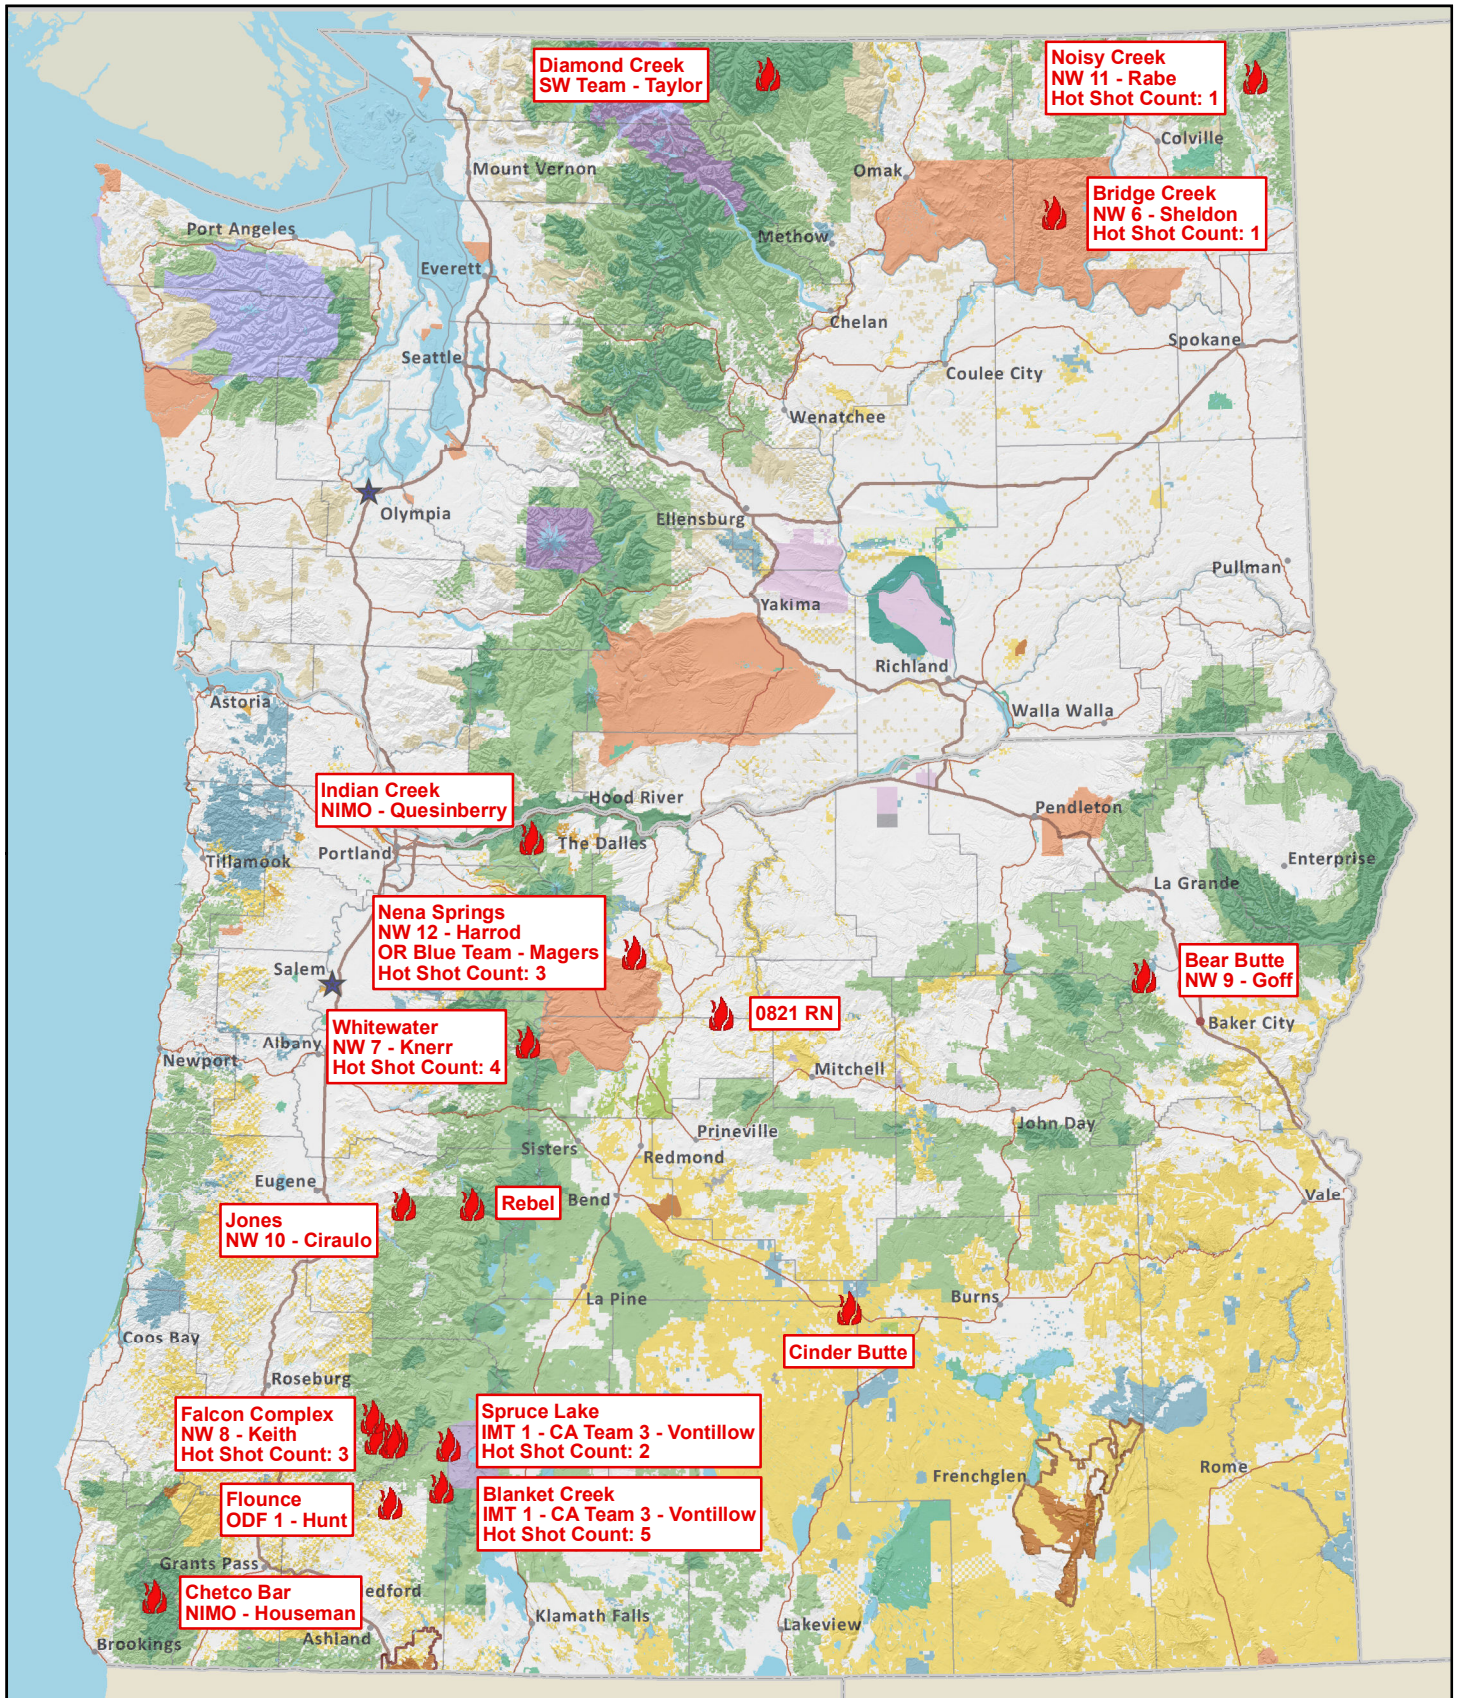

Washington and Oregon

Current Large Fires: Saturday, August 12, 2017 11:05:11 AM

 **Active**
 **Contained**

Complex	Fires
Falcon	Double Buck
	Paradise
	Tallow
	Upper Ash Flat