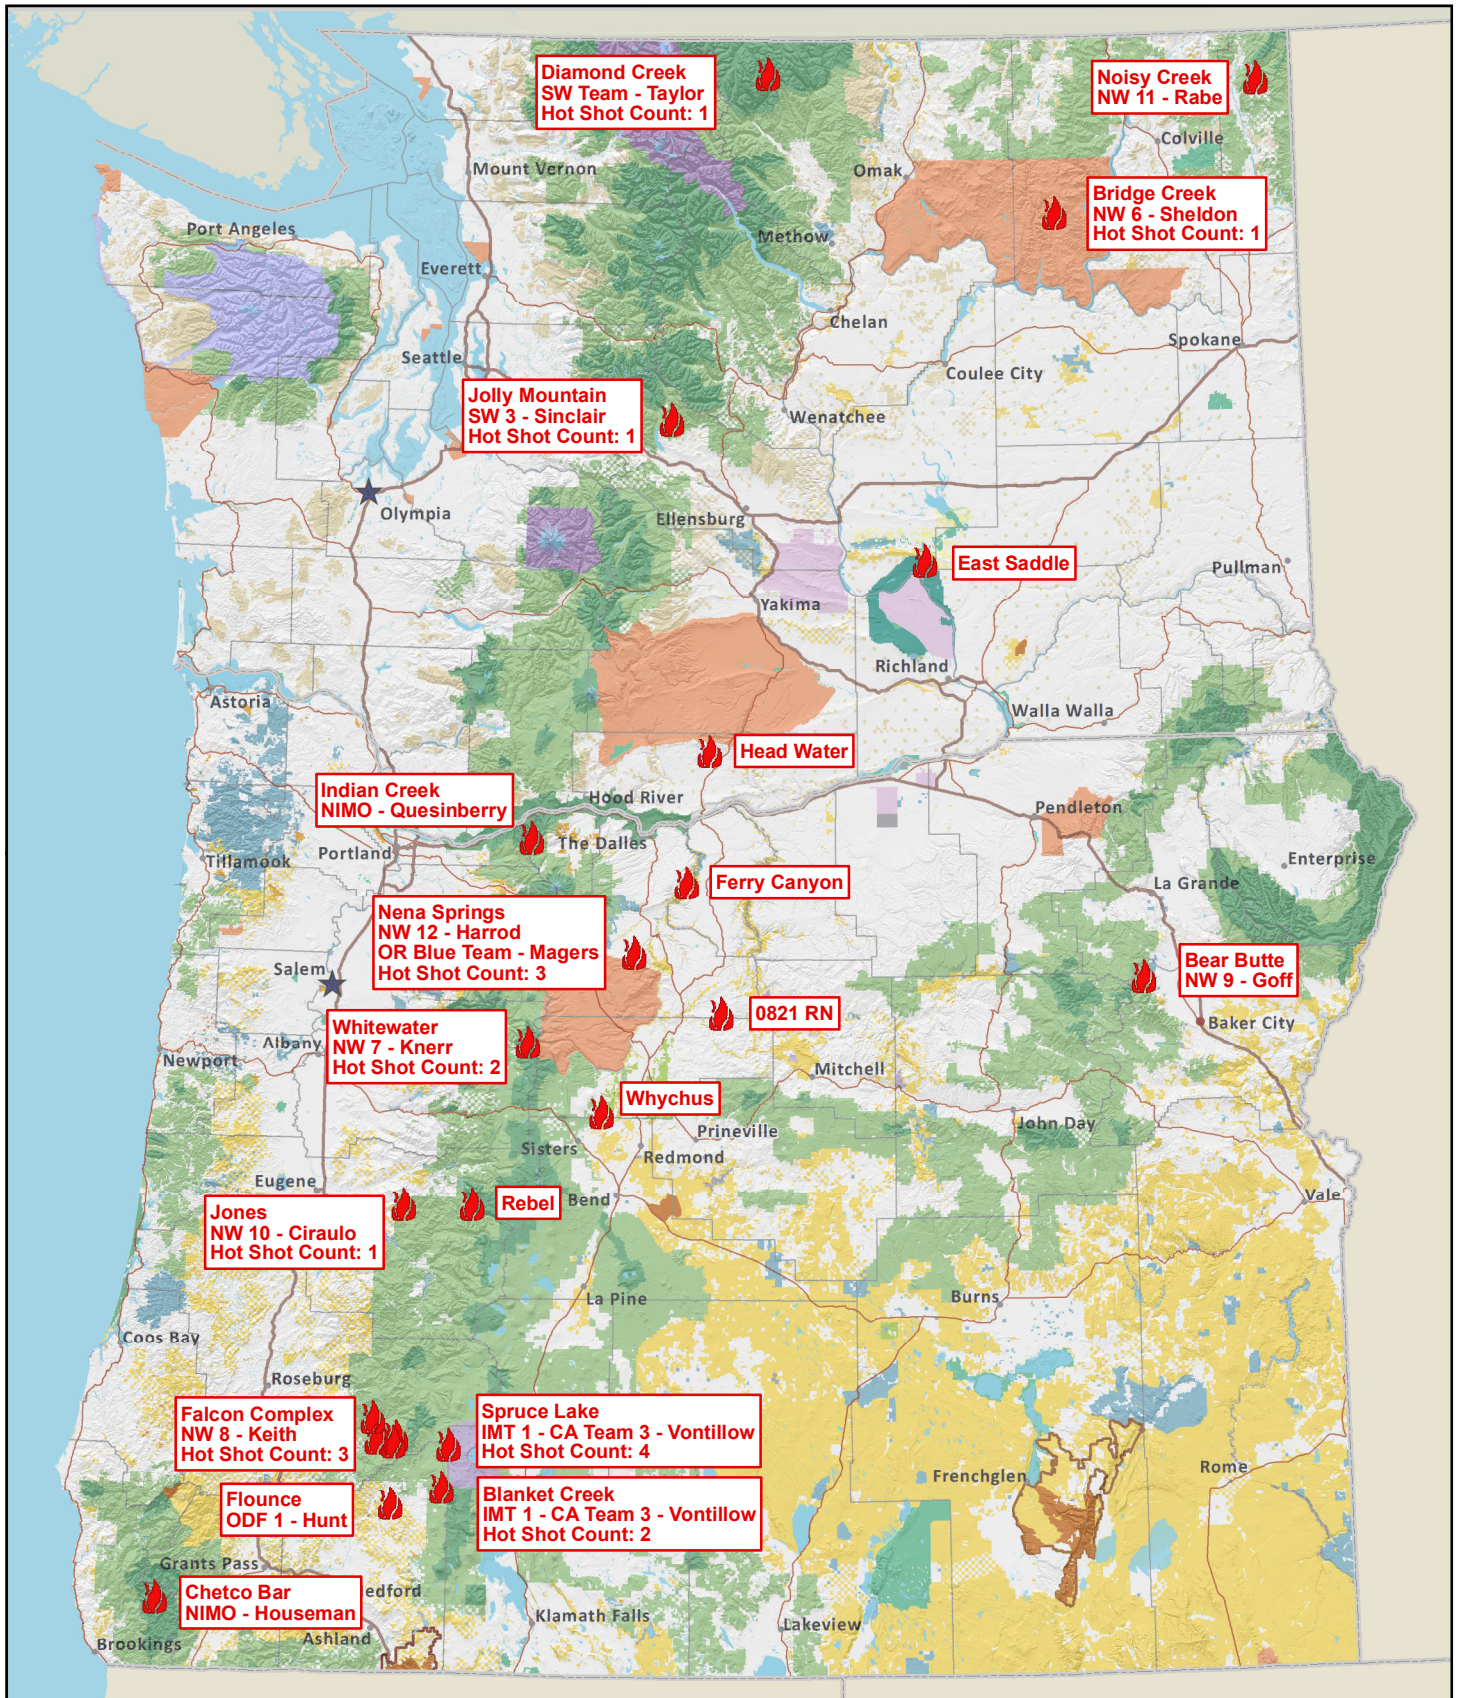

Washington and Oregon

Current Large Fires: Sunday, August 13, 2017 2:04:34 PM

 **Active**
 **Contained**

Complex	Fires
Falcon	Double Buck
	Paradise
	Tallow
	Upper Ash Flat