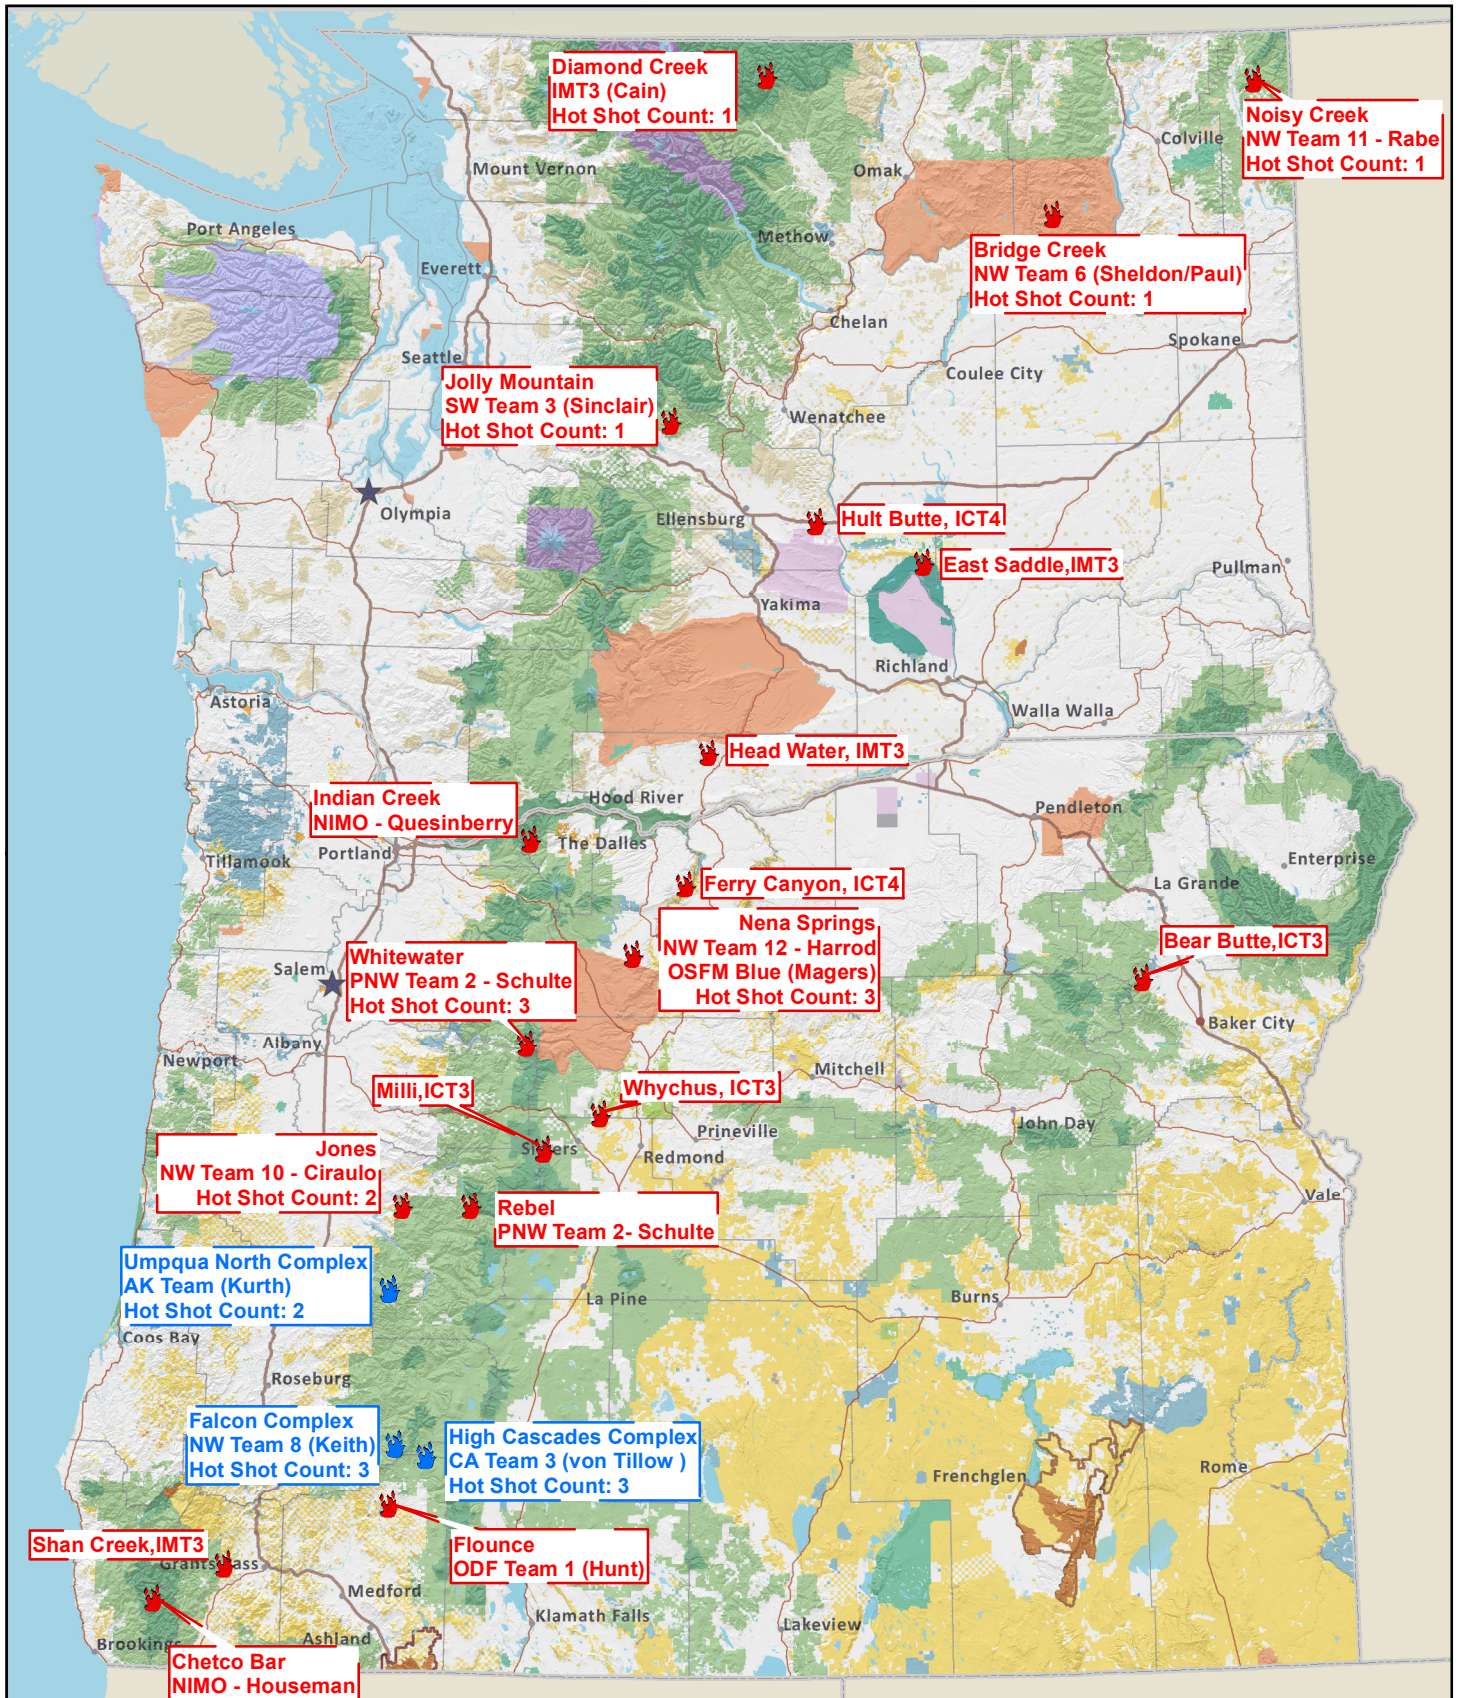

# Washington and Oregon

Current Large Fires: Monday, August 14, 2017 10:22:45 AM

Active

Complex

0 10 20 40 Miles