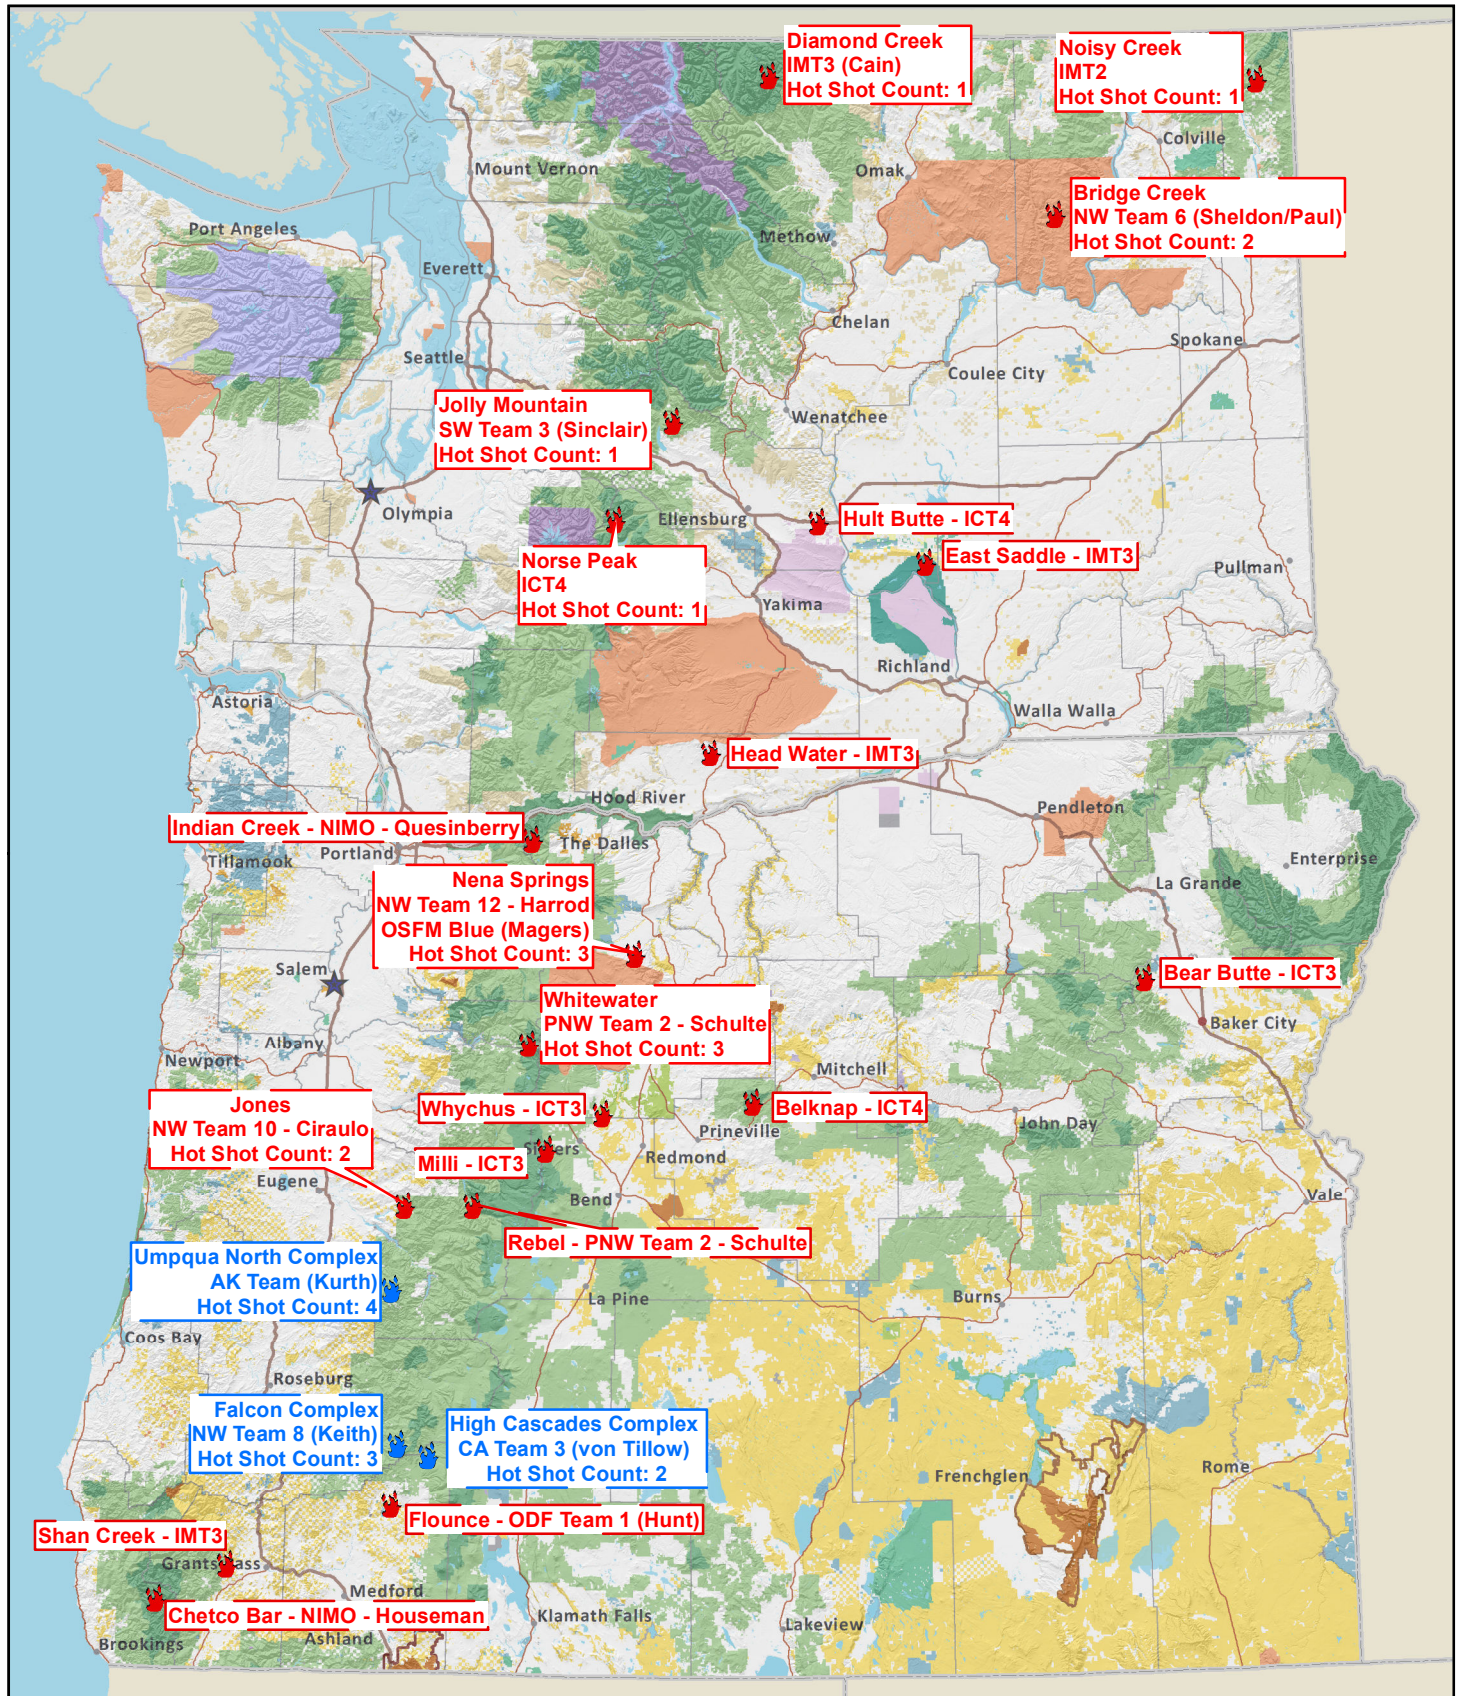

Washington and Oregon

Current Large Fires: Tuesday, August 15, 2017 10:21:26 AM

Active

Complex

0 10 20 40 Miles