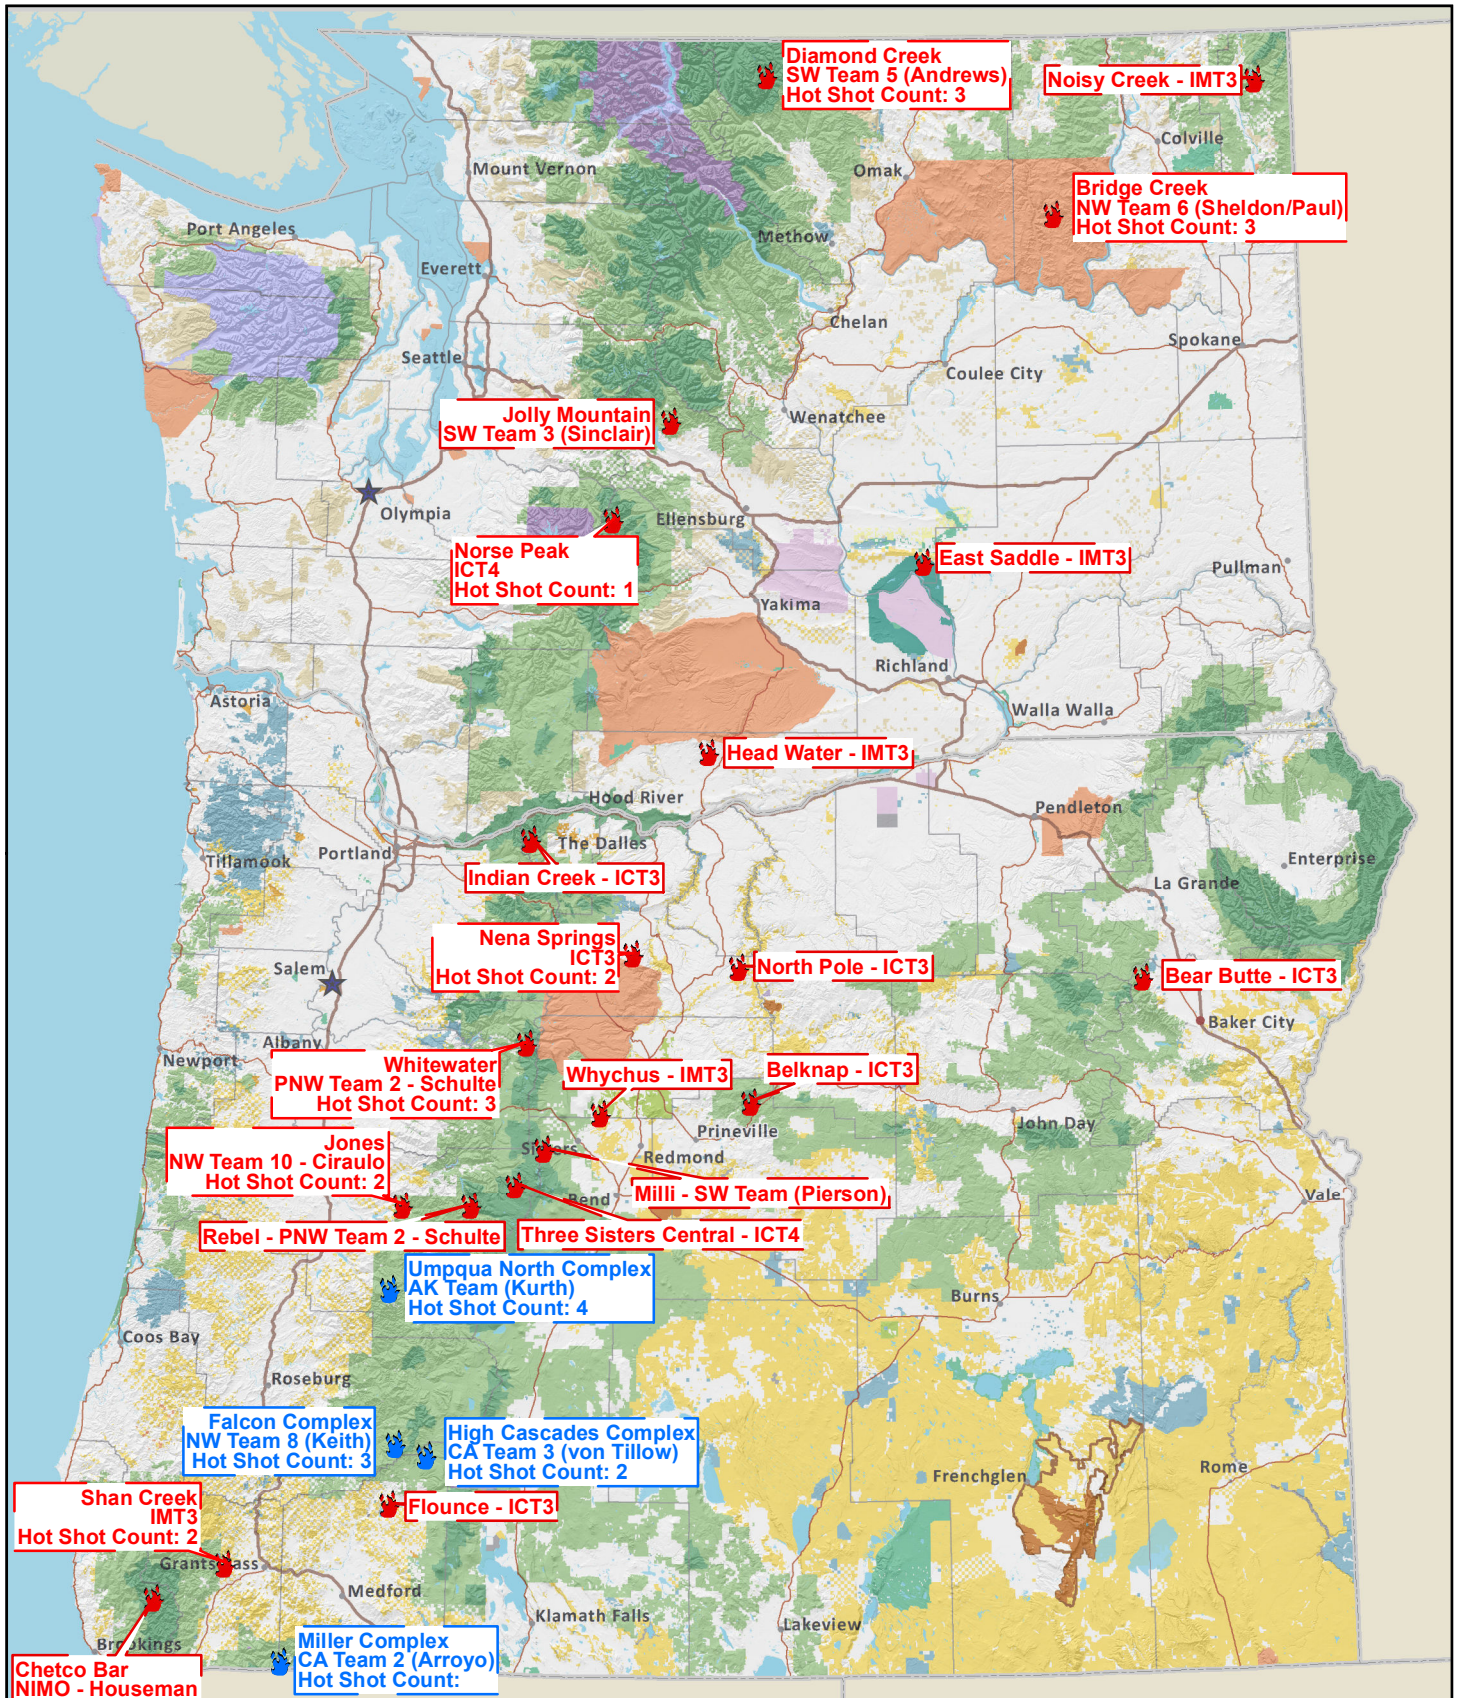

Washington and Oregon

Current Large Fires: Wednesday, August 16, 2017 8:40:45 AM

Active

Complex

0 10 20 40 Miles