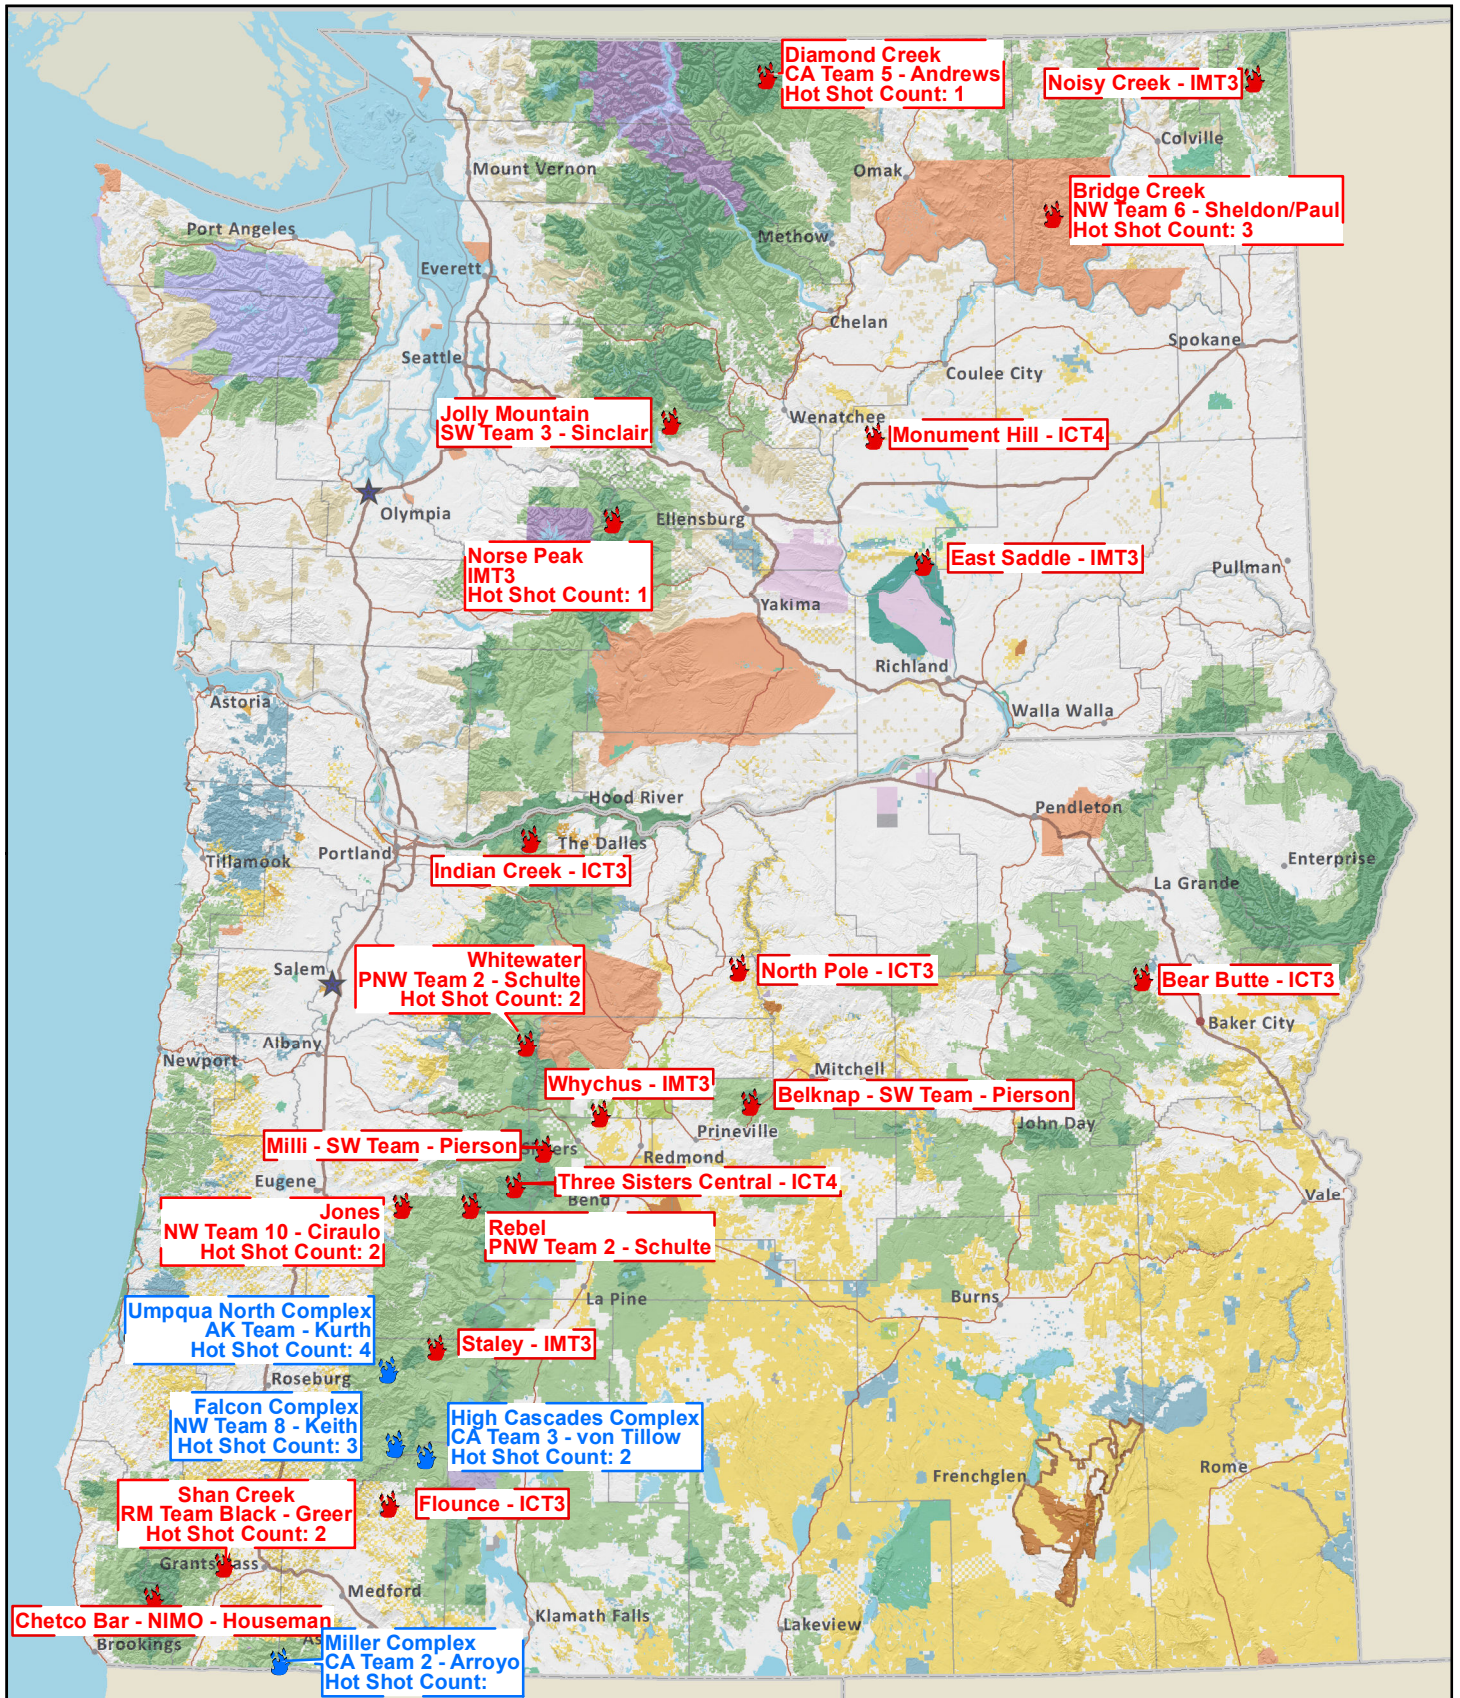

Washington and Oregon

Current Large Fires: Thursday, August 17, 2017 8:18:57 AM

Active

Complex

0 10 20 40 Miles