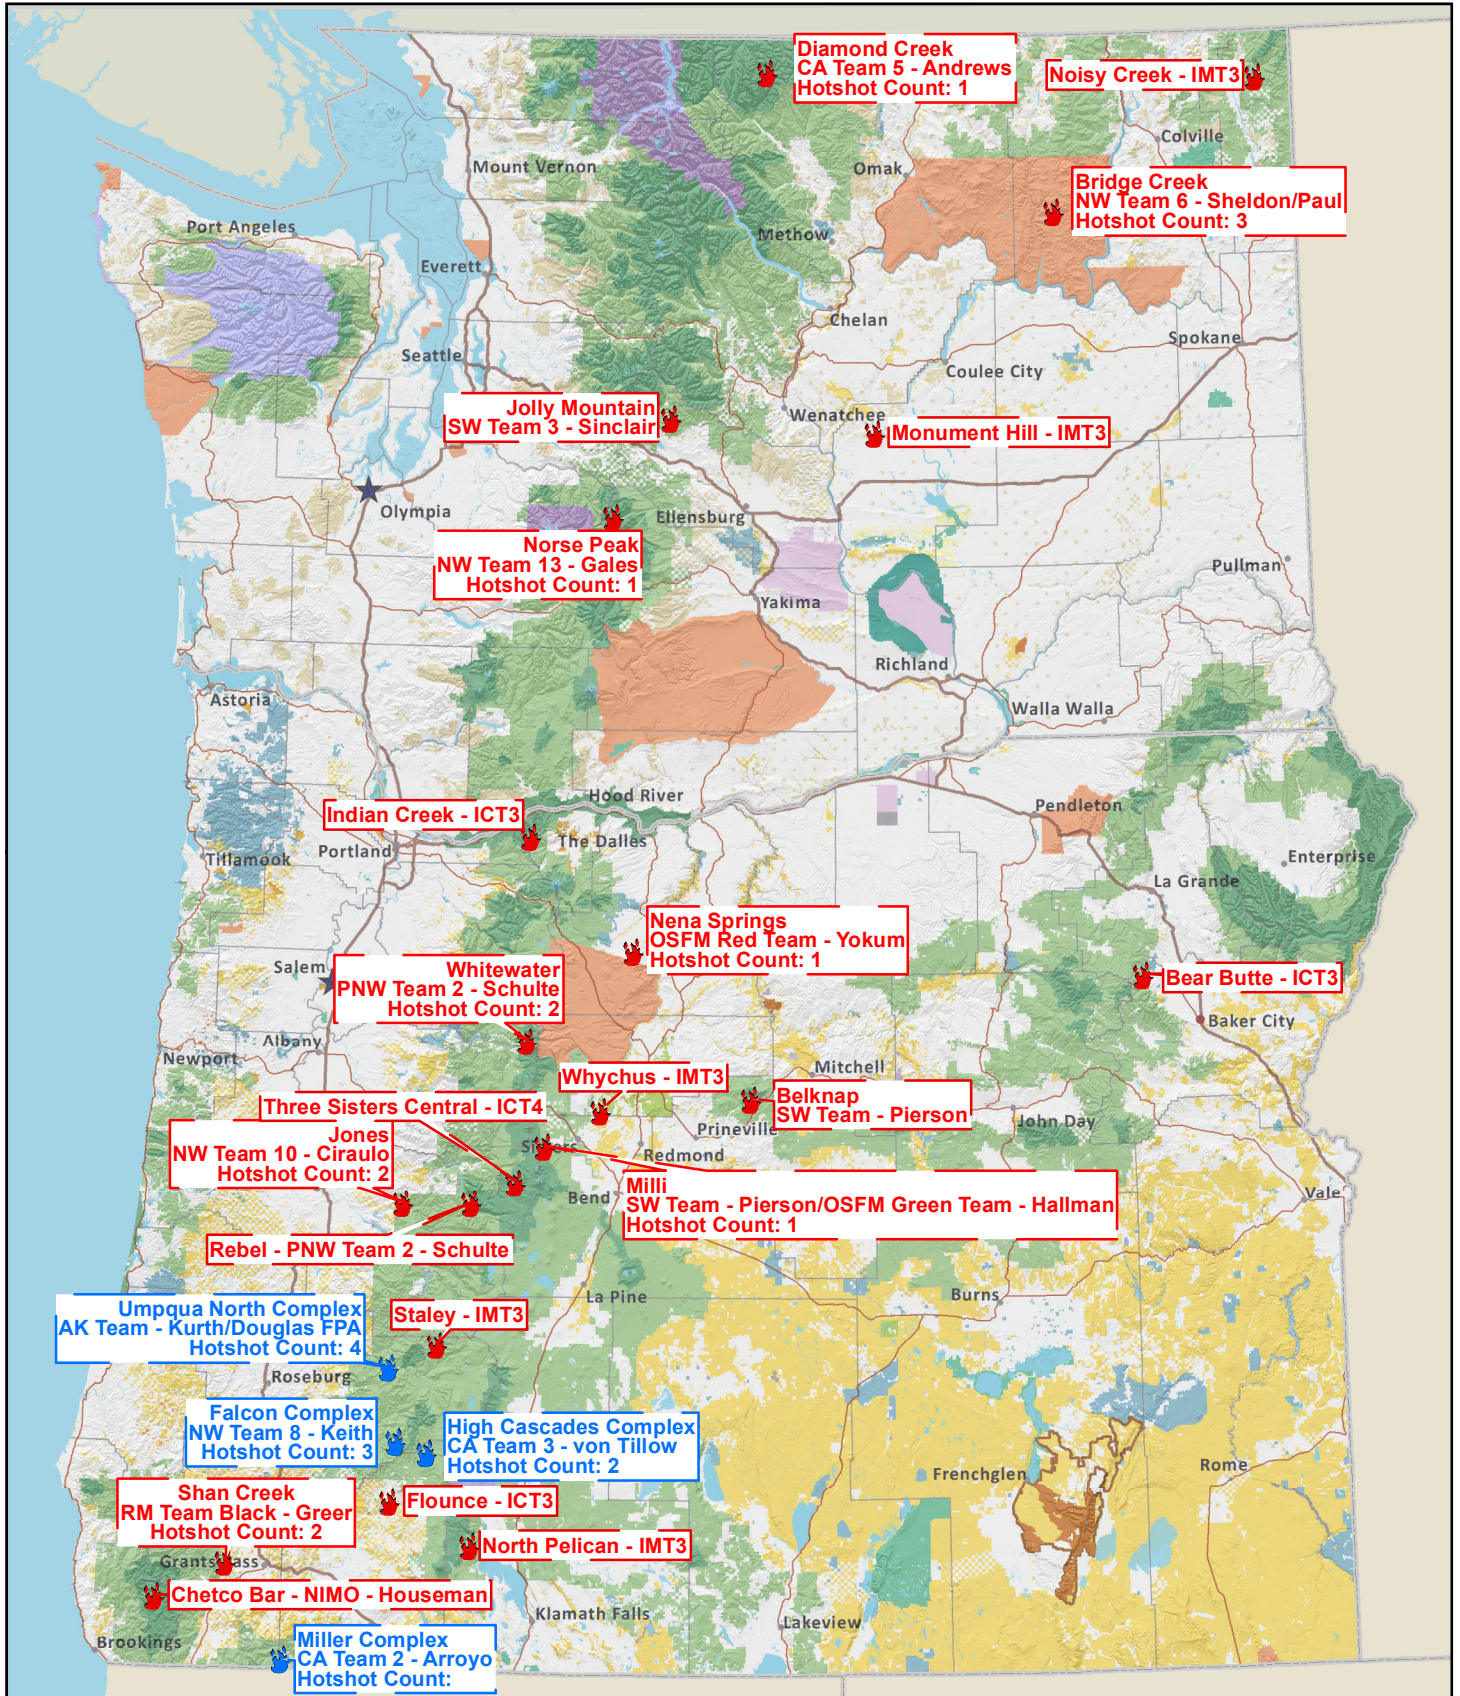

Washington and Oregon

Current Large Fires: Friday, August 18, 2017 8:56:55 AM

 Active

 Complex

0 10 20 40 Miles