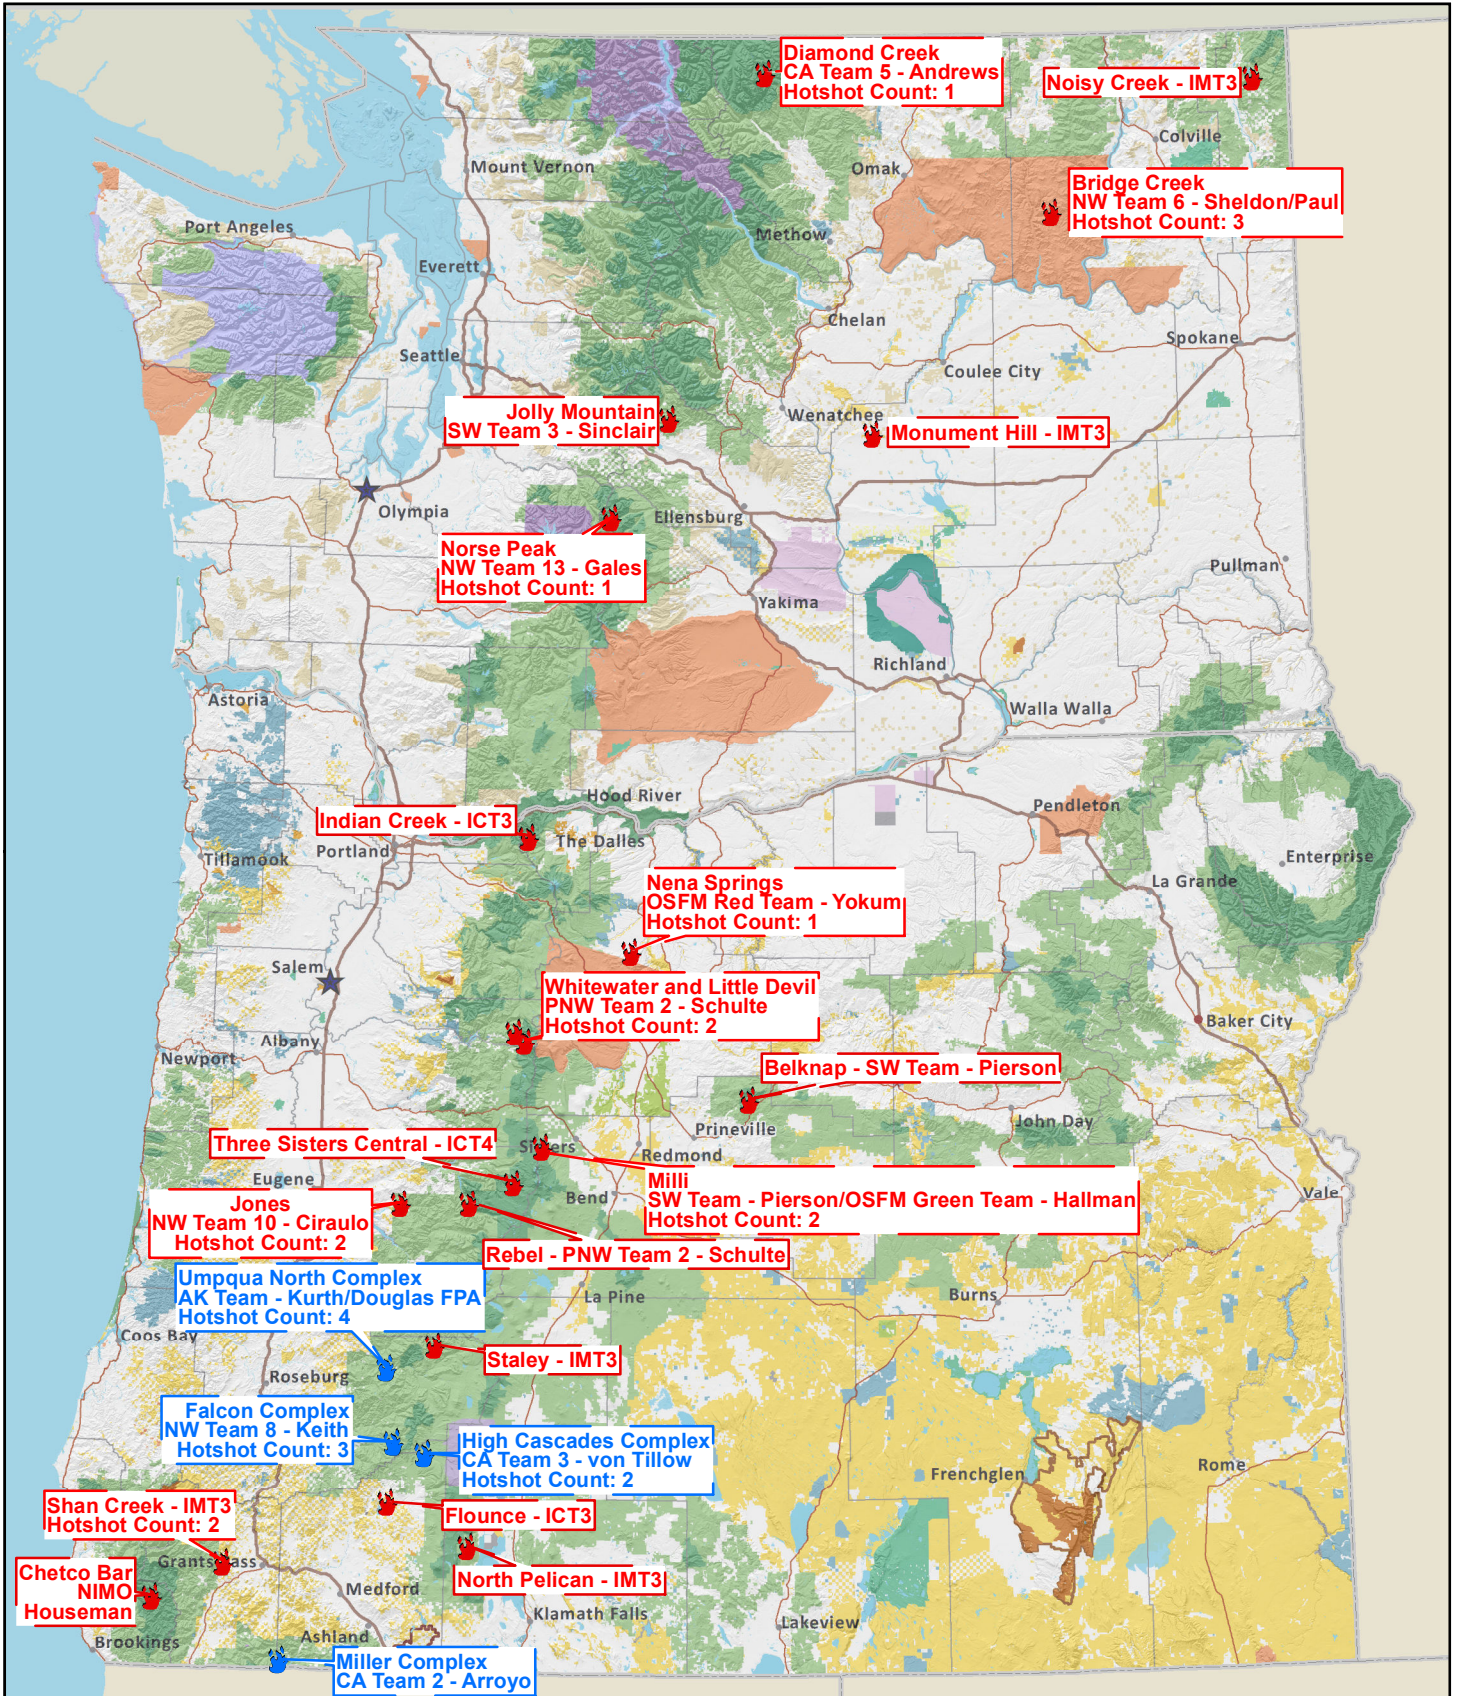

Washington and Oregon

Current Large Fires: Saturday, August 19, 2017 9:08:18 AM

 Active

 Complex

0 10 20 40 Miles