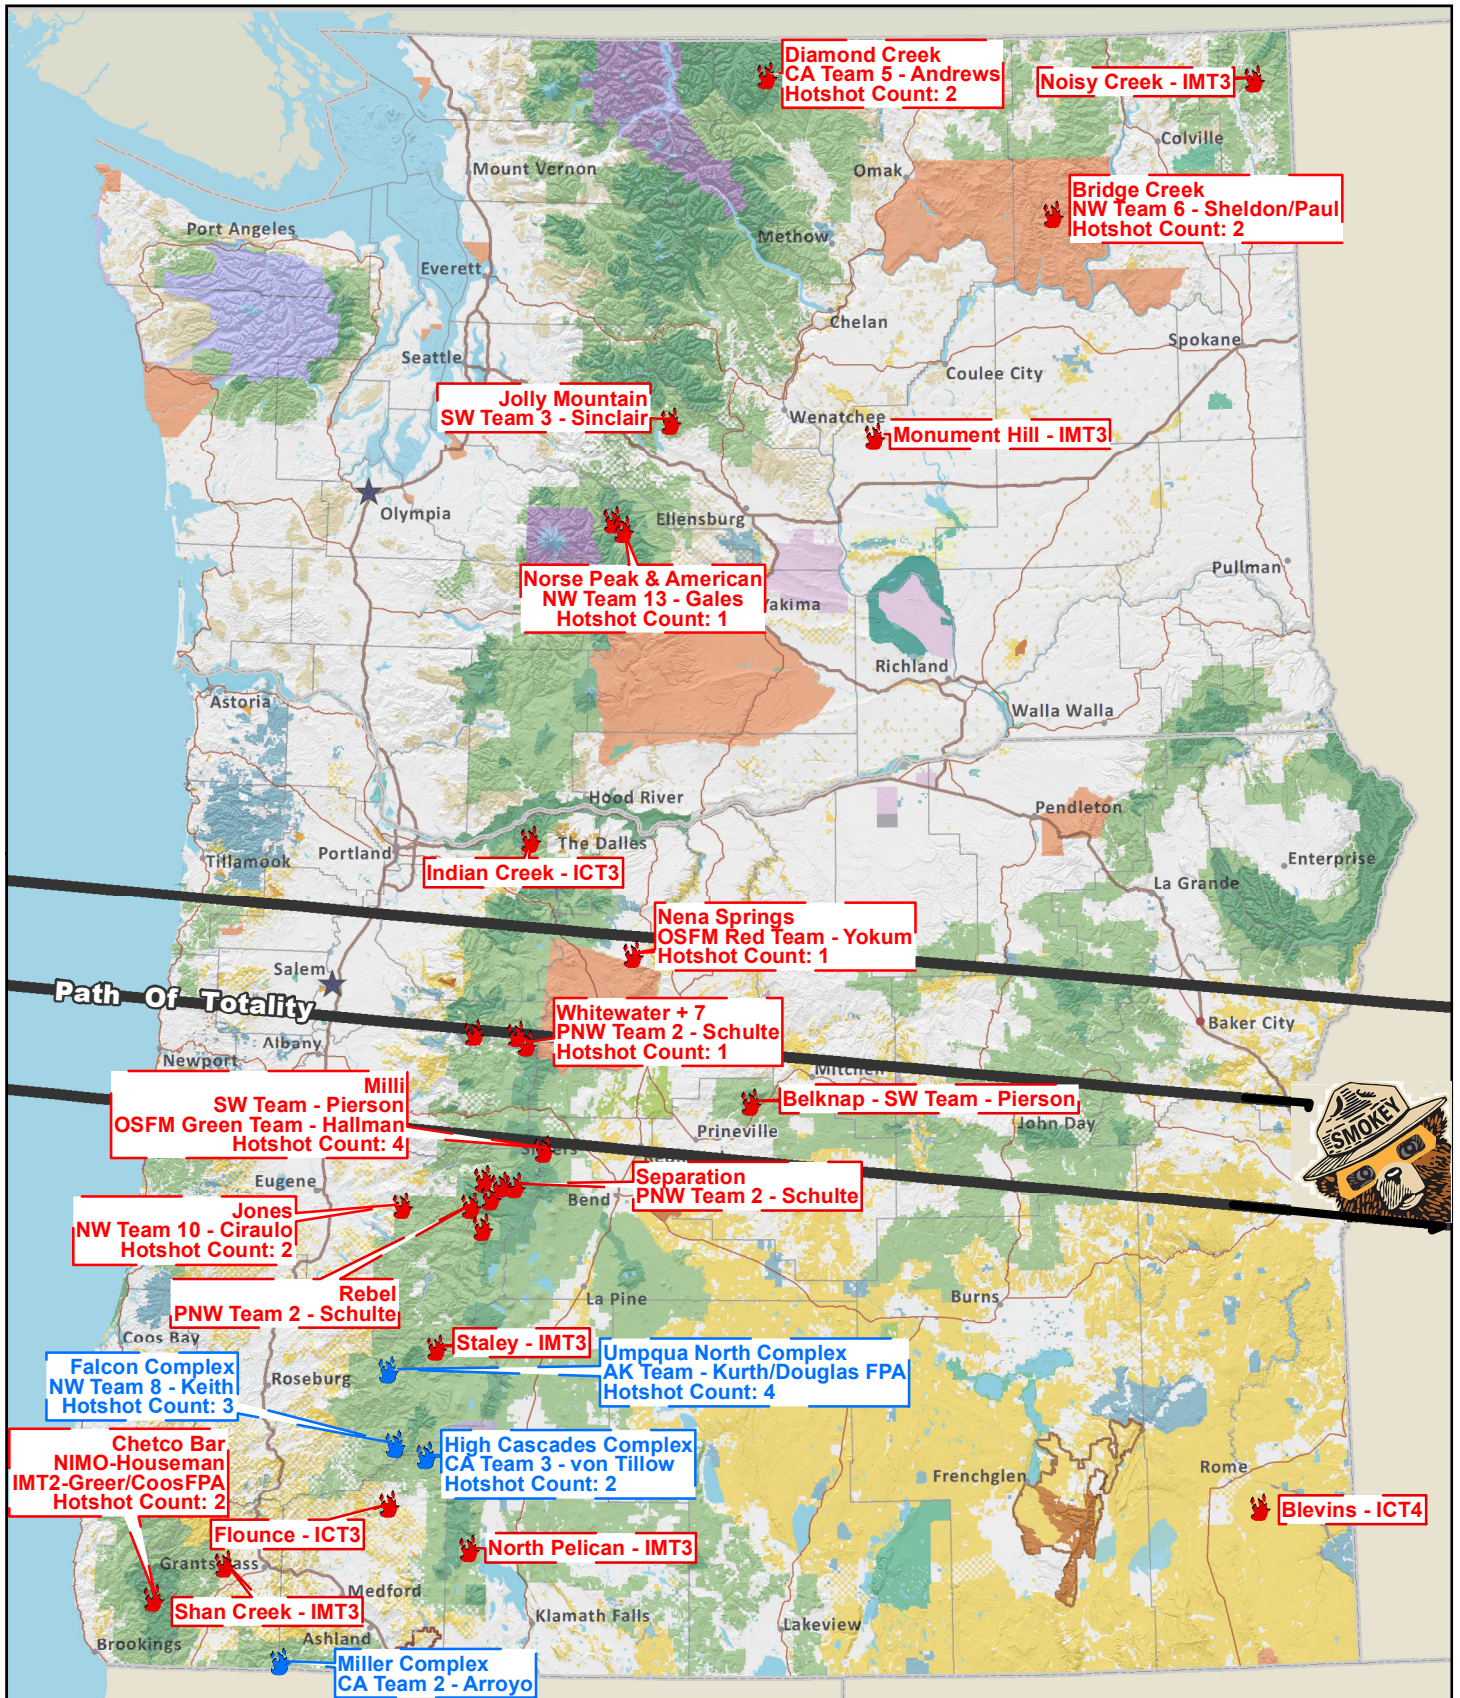

Washington and Oregon

Current Large Fires: Sunday, August 20, 2017 10:04:32 AM

Active

Complex

0 10 20 40 Miles