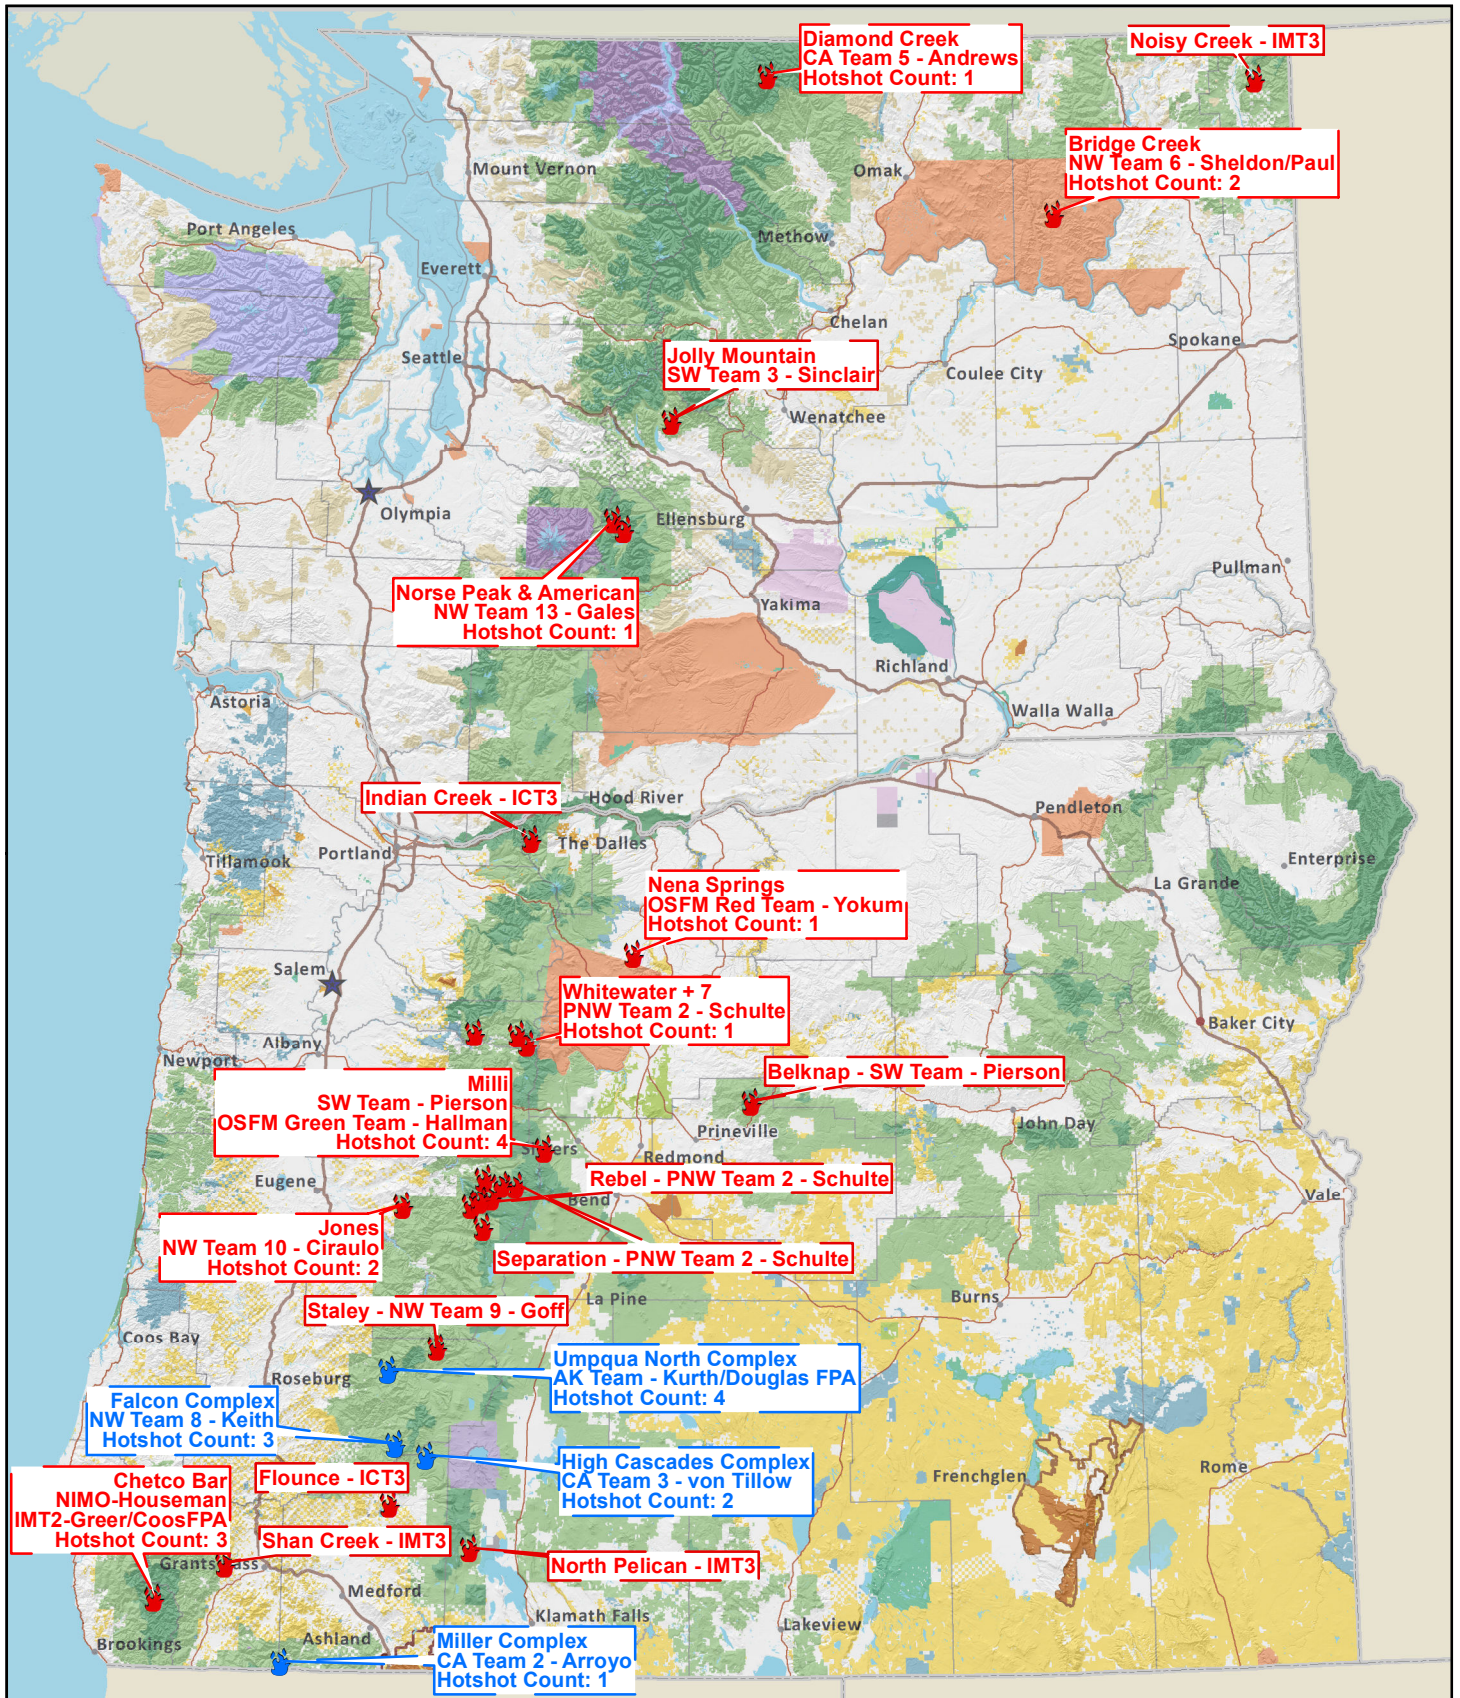

# Washington and Oregon

Current Large Fires: Monday, August 21, 2017 2:37:53 PM

 Active

 Complex

0 10 20 40 Miles  
