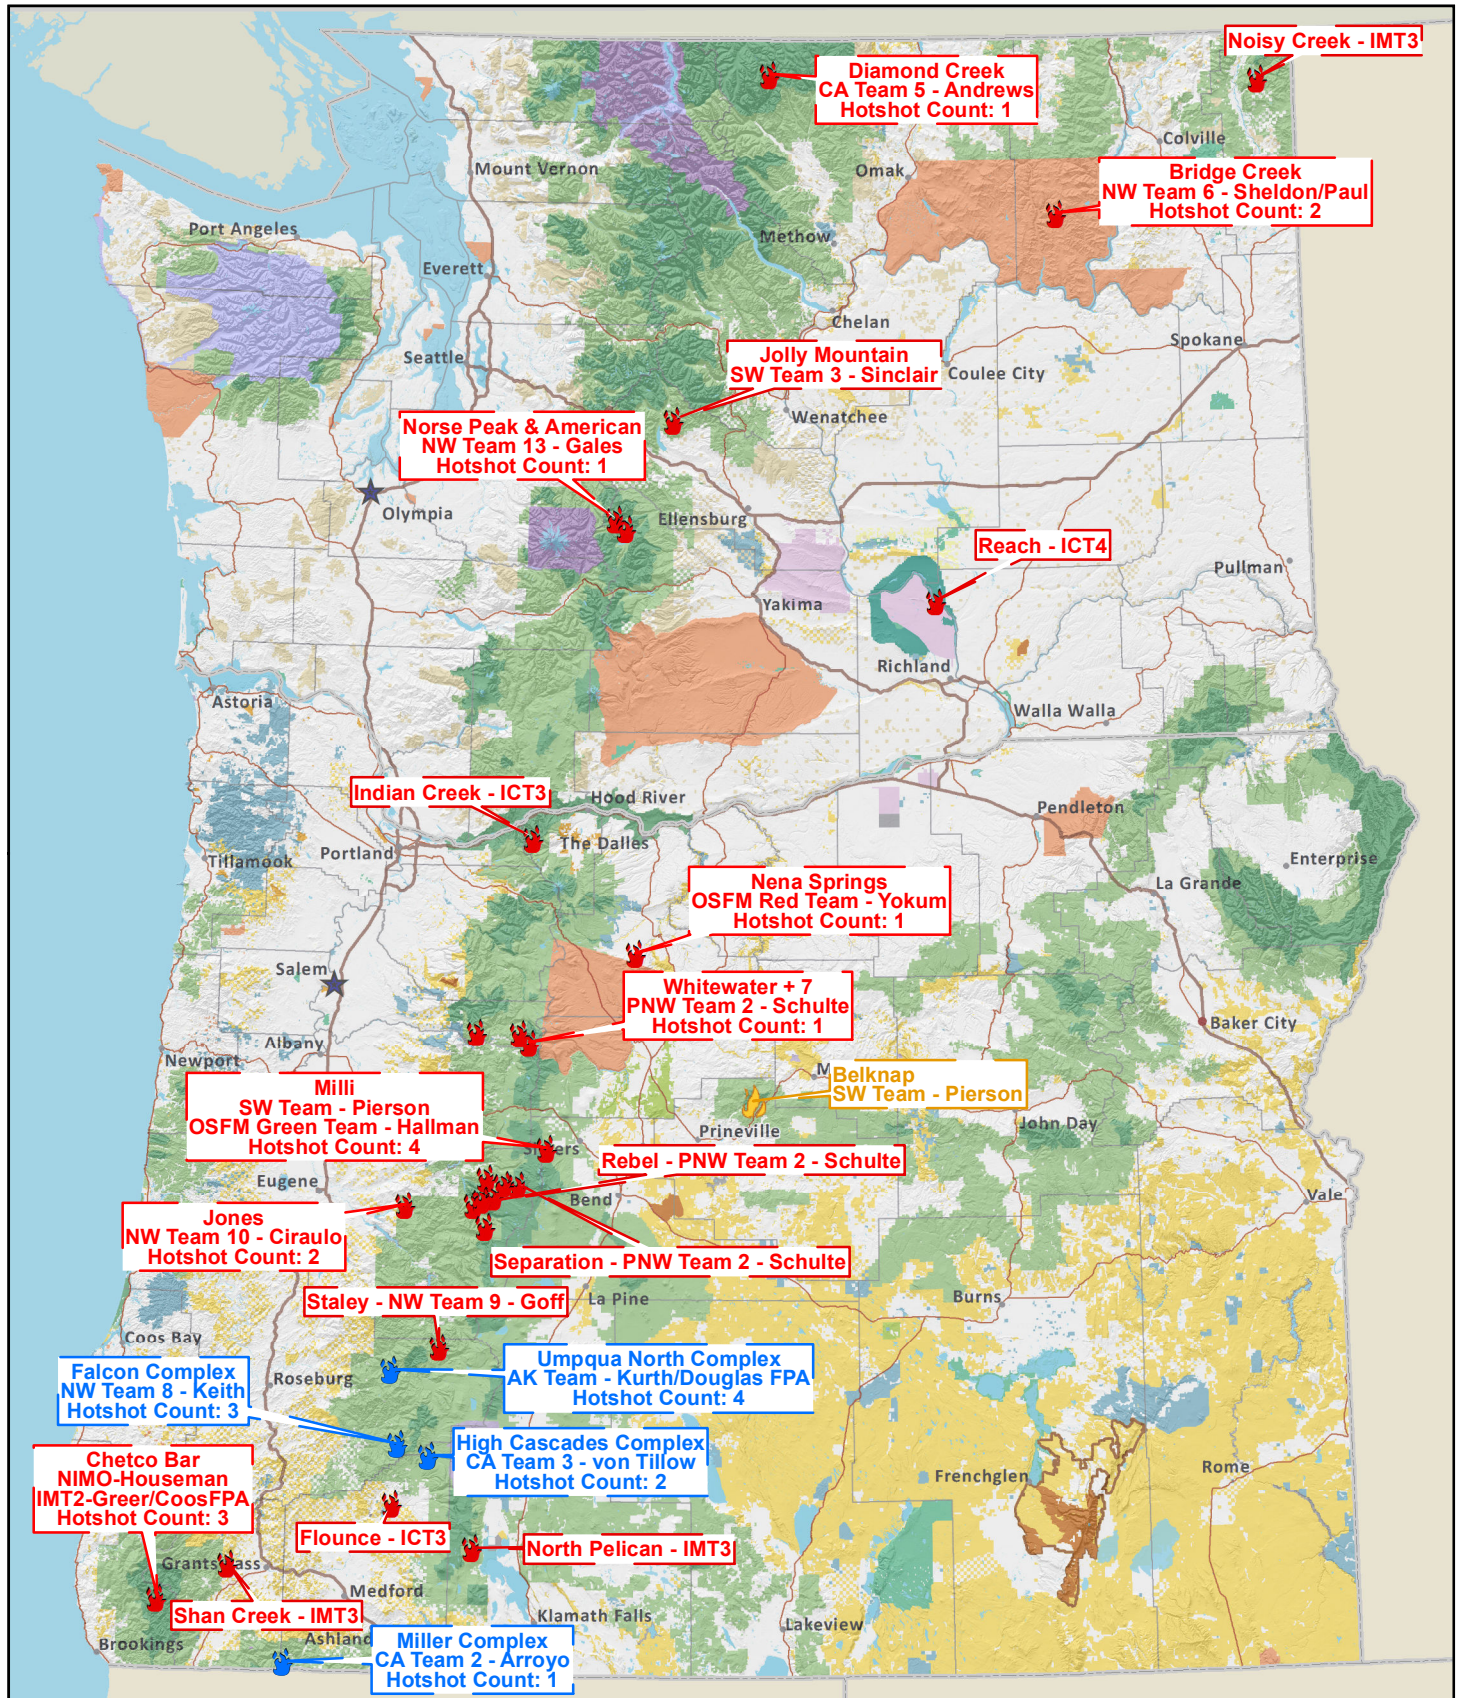

Washington and Oregon

Current Large Fires: Tuesday, August 22, 2017 8:47:19 AM

 Active

 Complex

 Contained

0 10 20 40 Miles