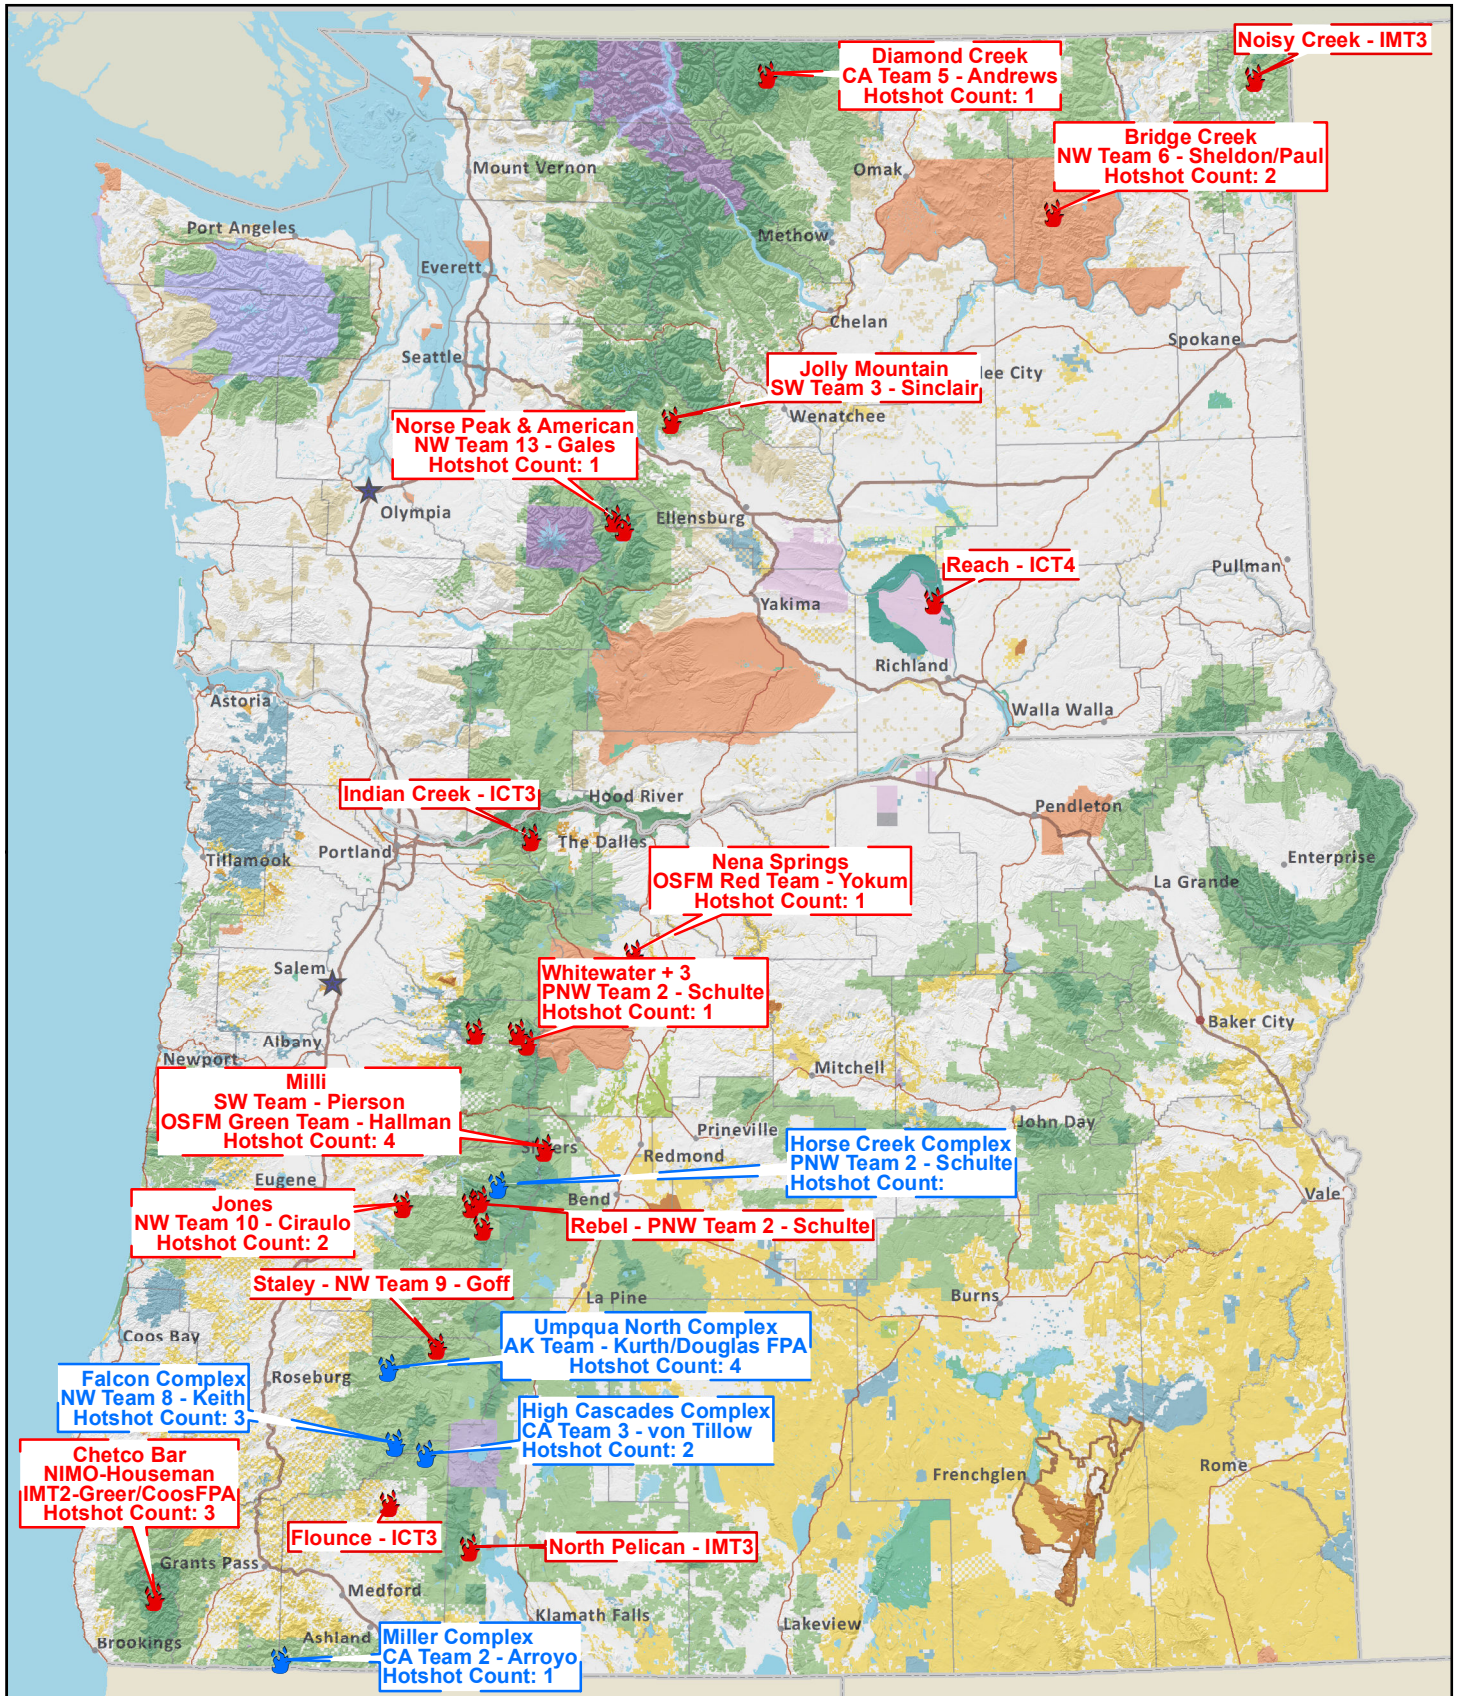

# Washington and Oregon

## Current Large Fires: Wednesday, August 23, 2017 9:13:32 AM

Active

Complex

0 10 20 40 Miles