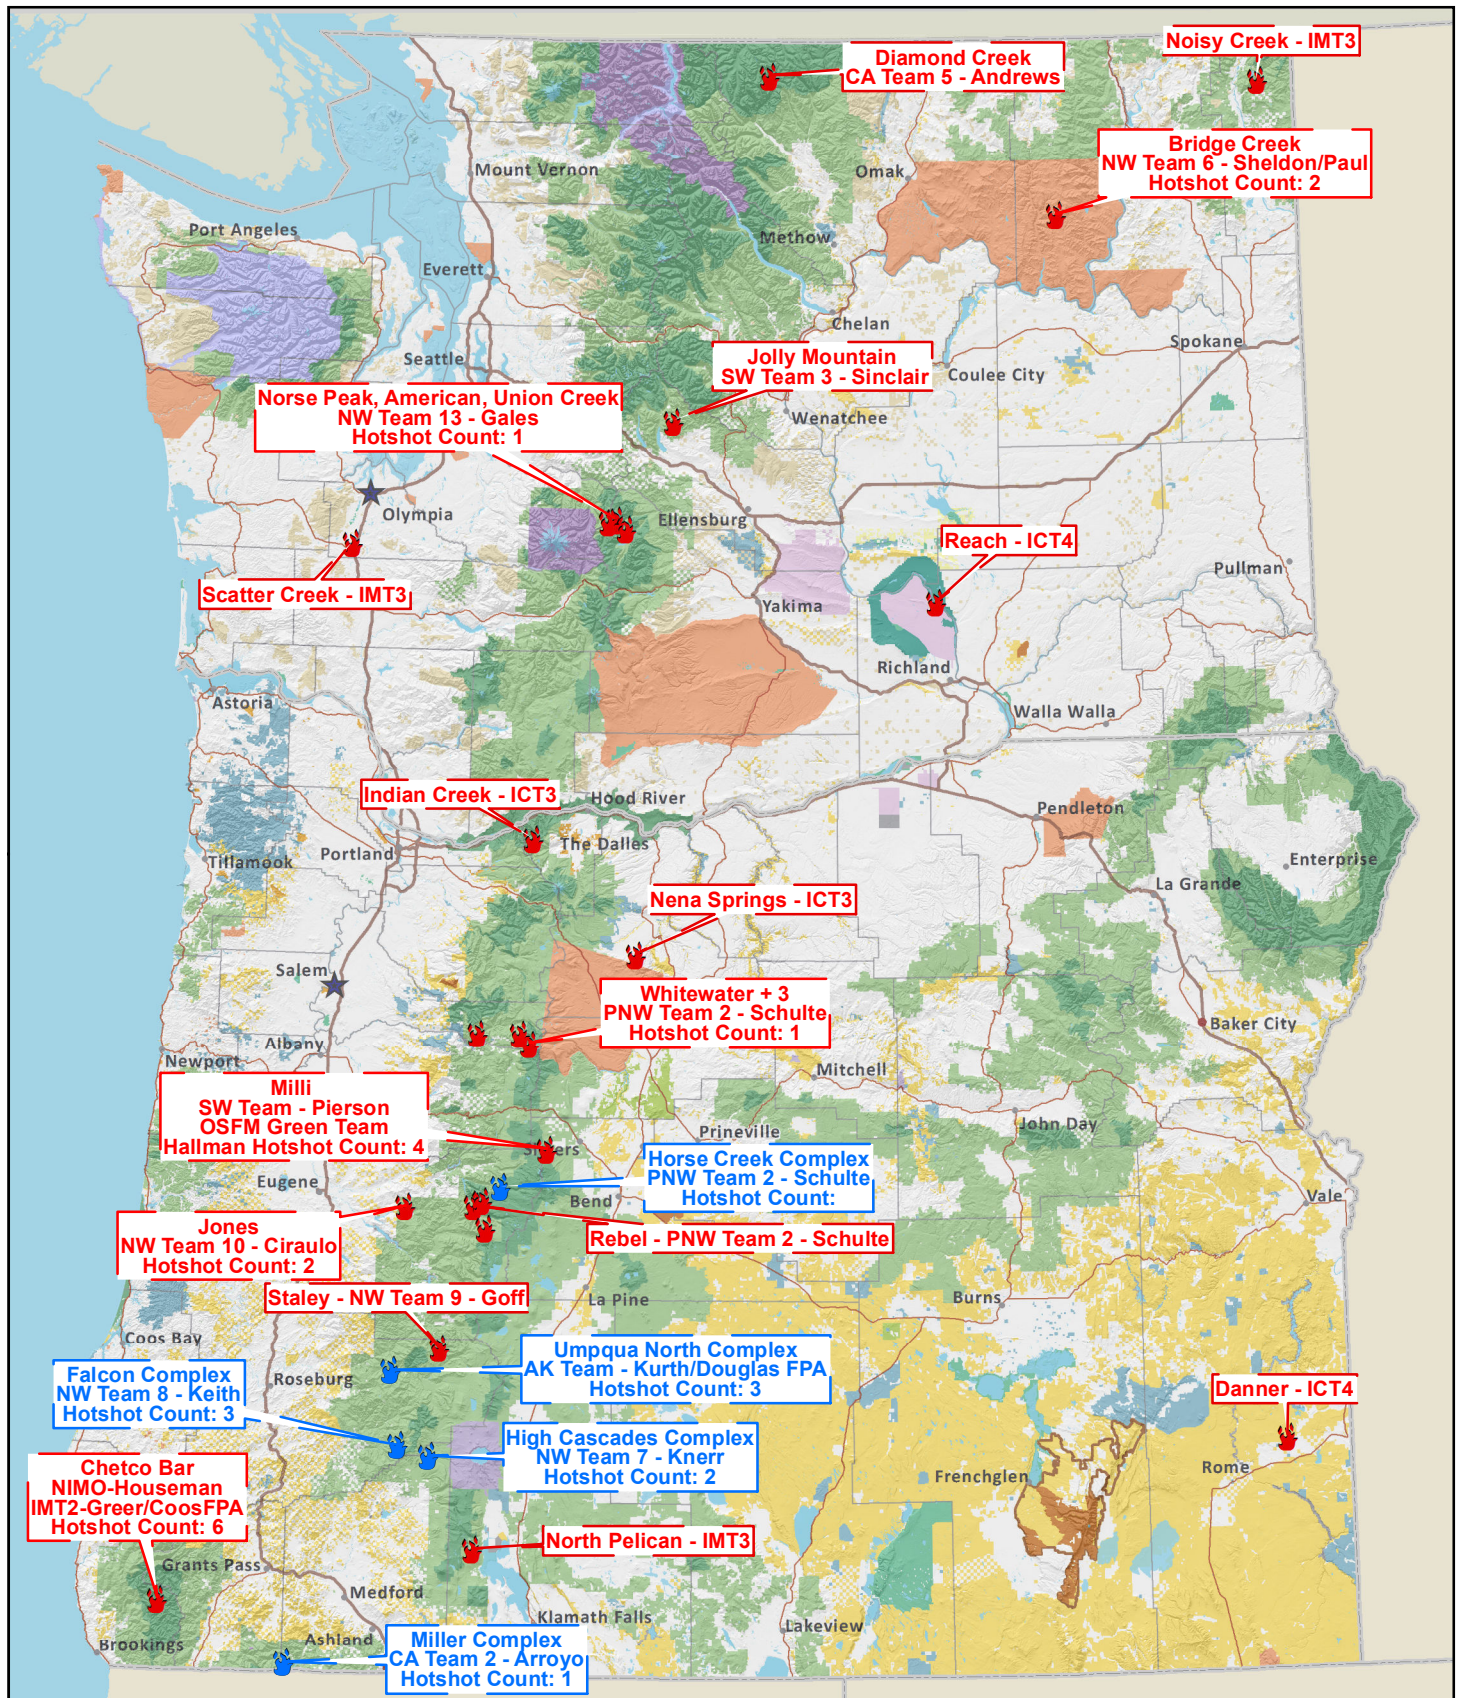

Washington and Oregon

Current Large Fires: Thursday, August 24, 2017 9:08:16 AM

Active

Complex

0 10 20 40 Miles