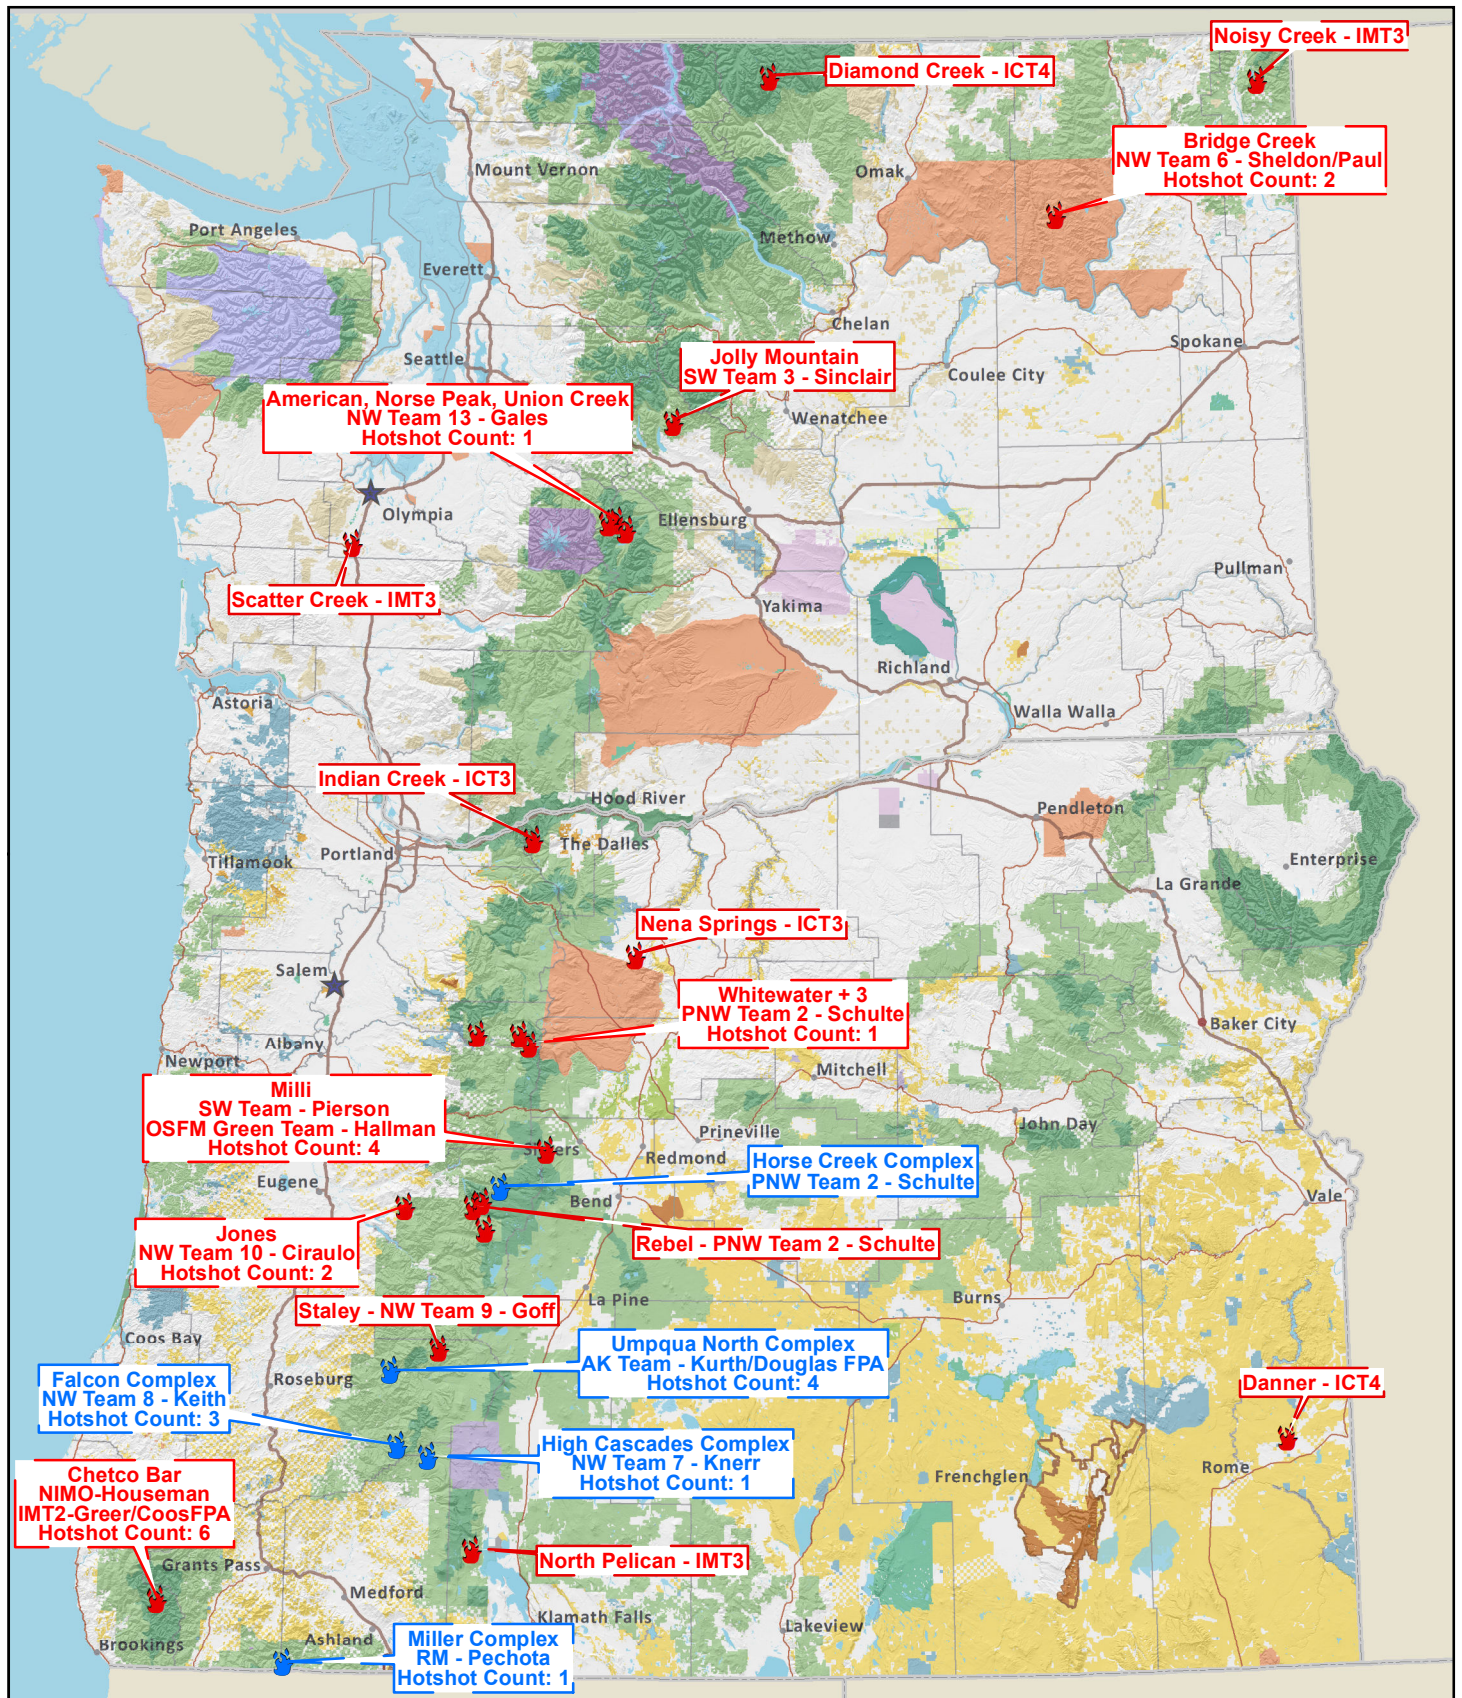

# Washington and Oregon

## Current Large Fires: Friday, August 25, 2017 8:40:04 AM

Active

Complex