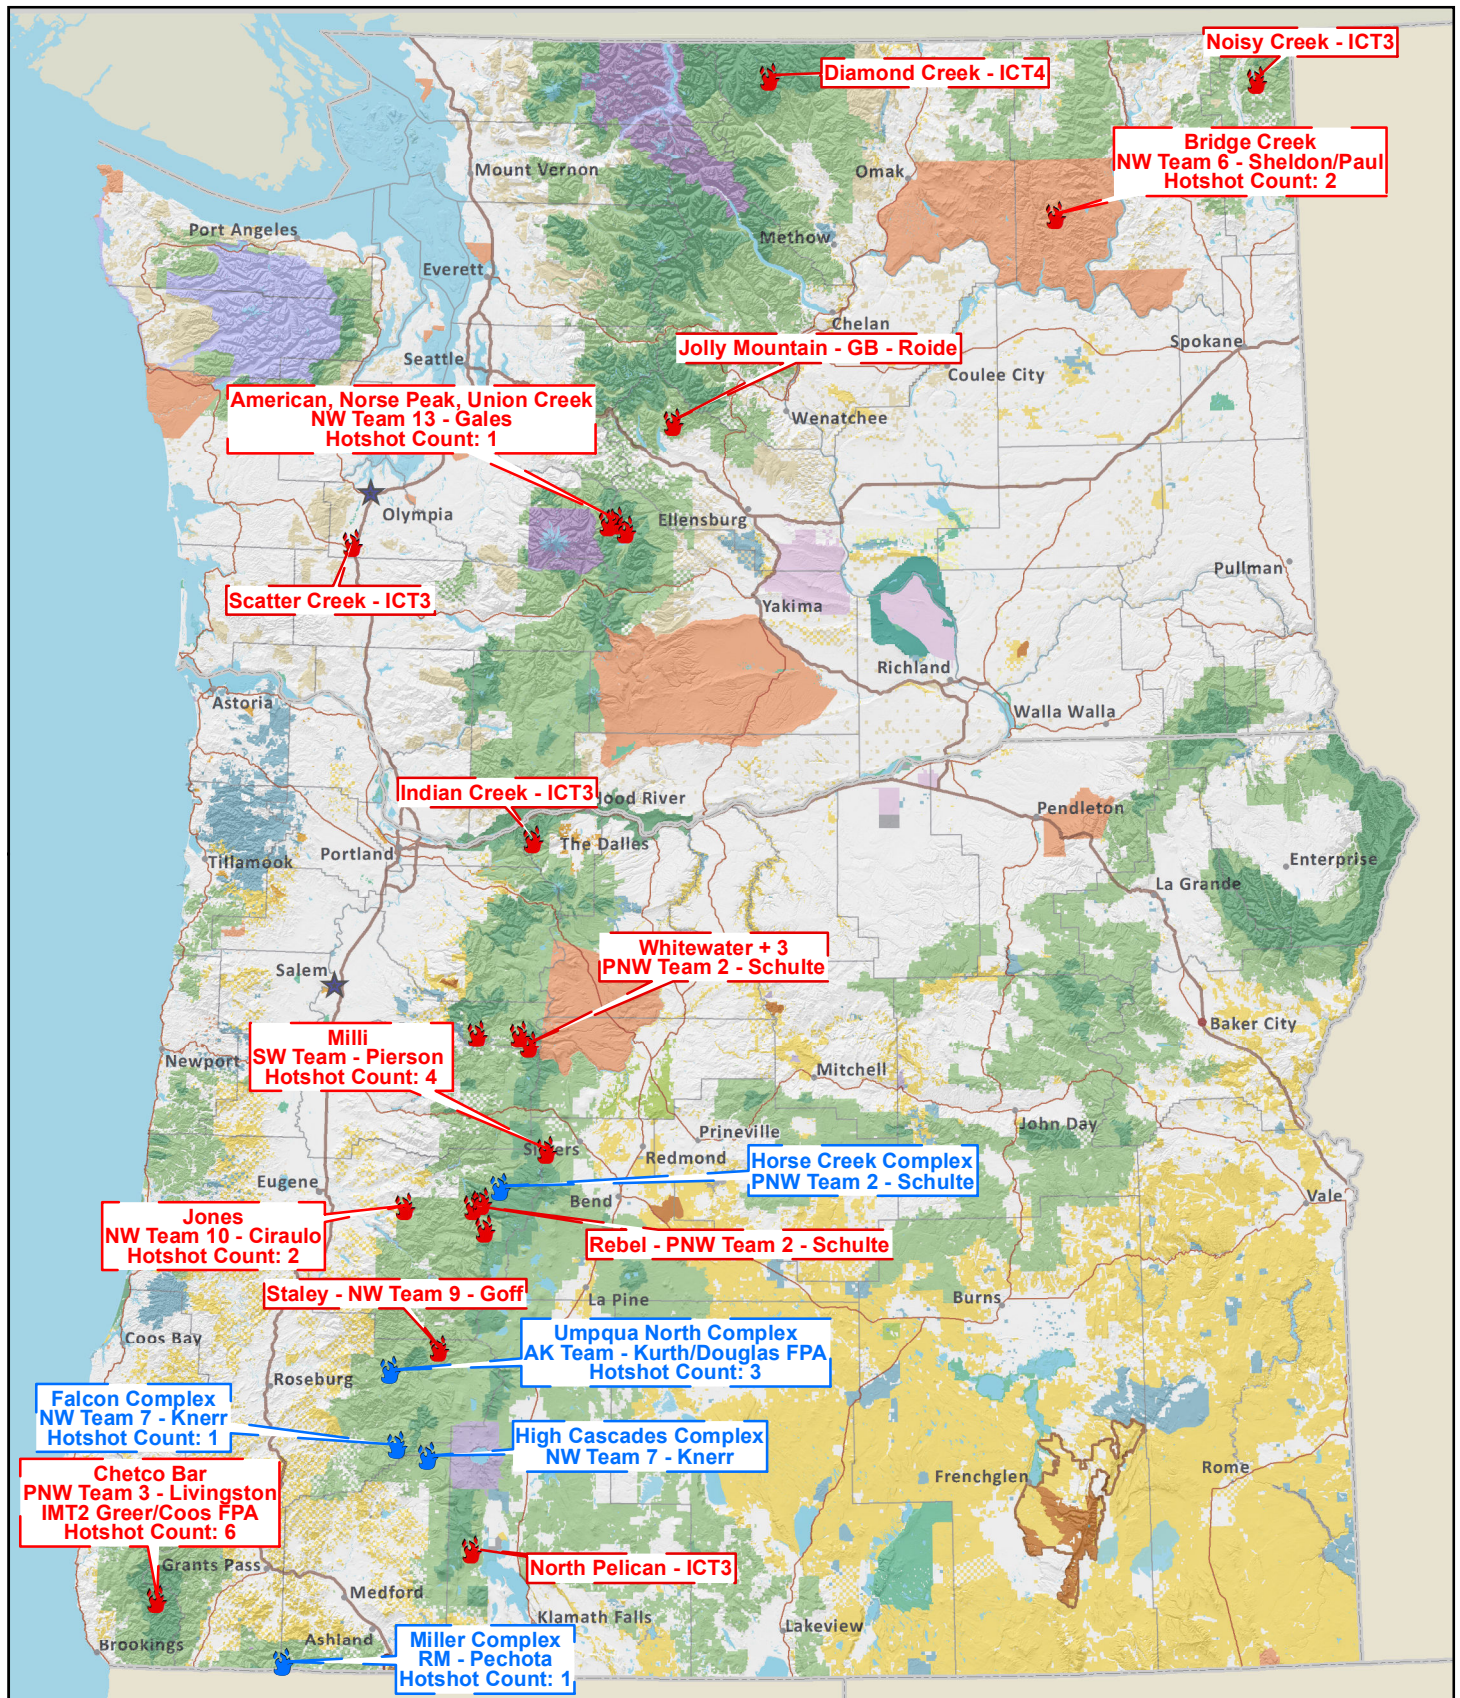

# Washington and Oregon

## Current Large Fires: Saturday, August 26, 2017 8:42:46 AM

Active

Complex