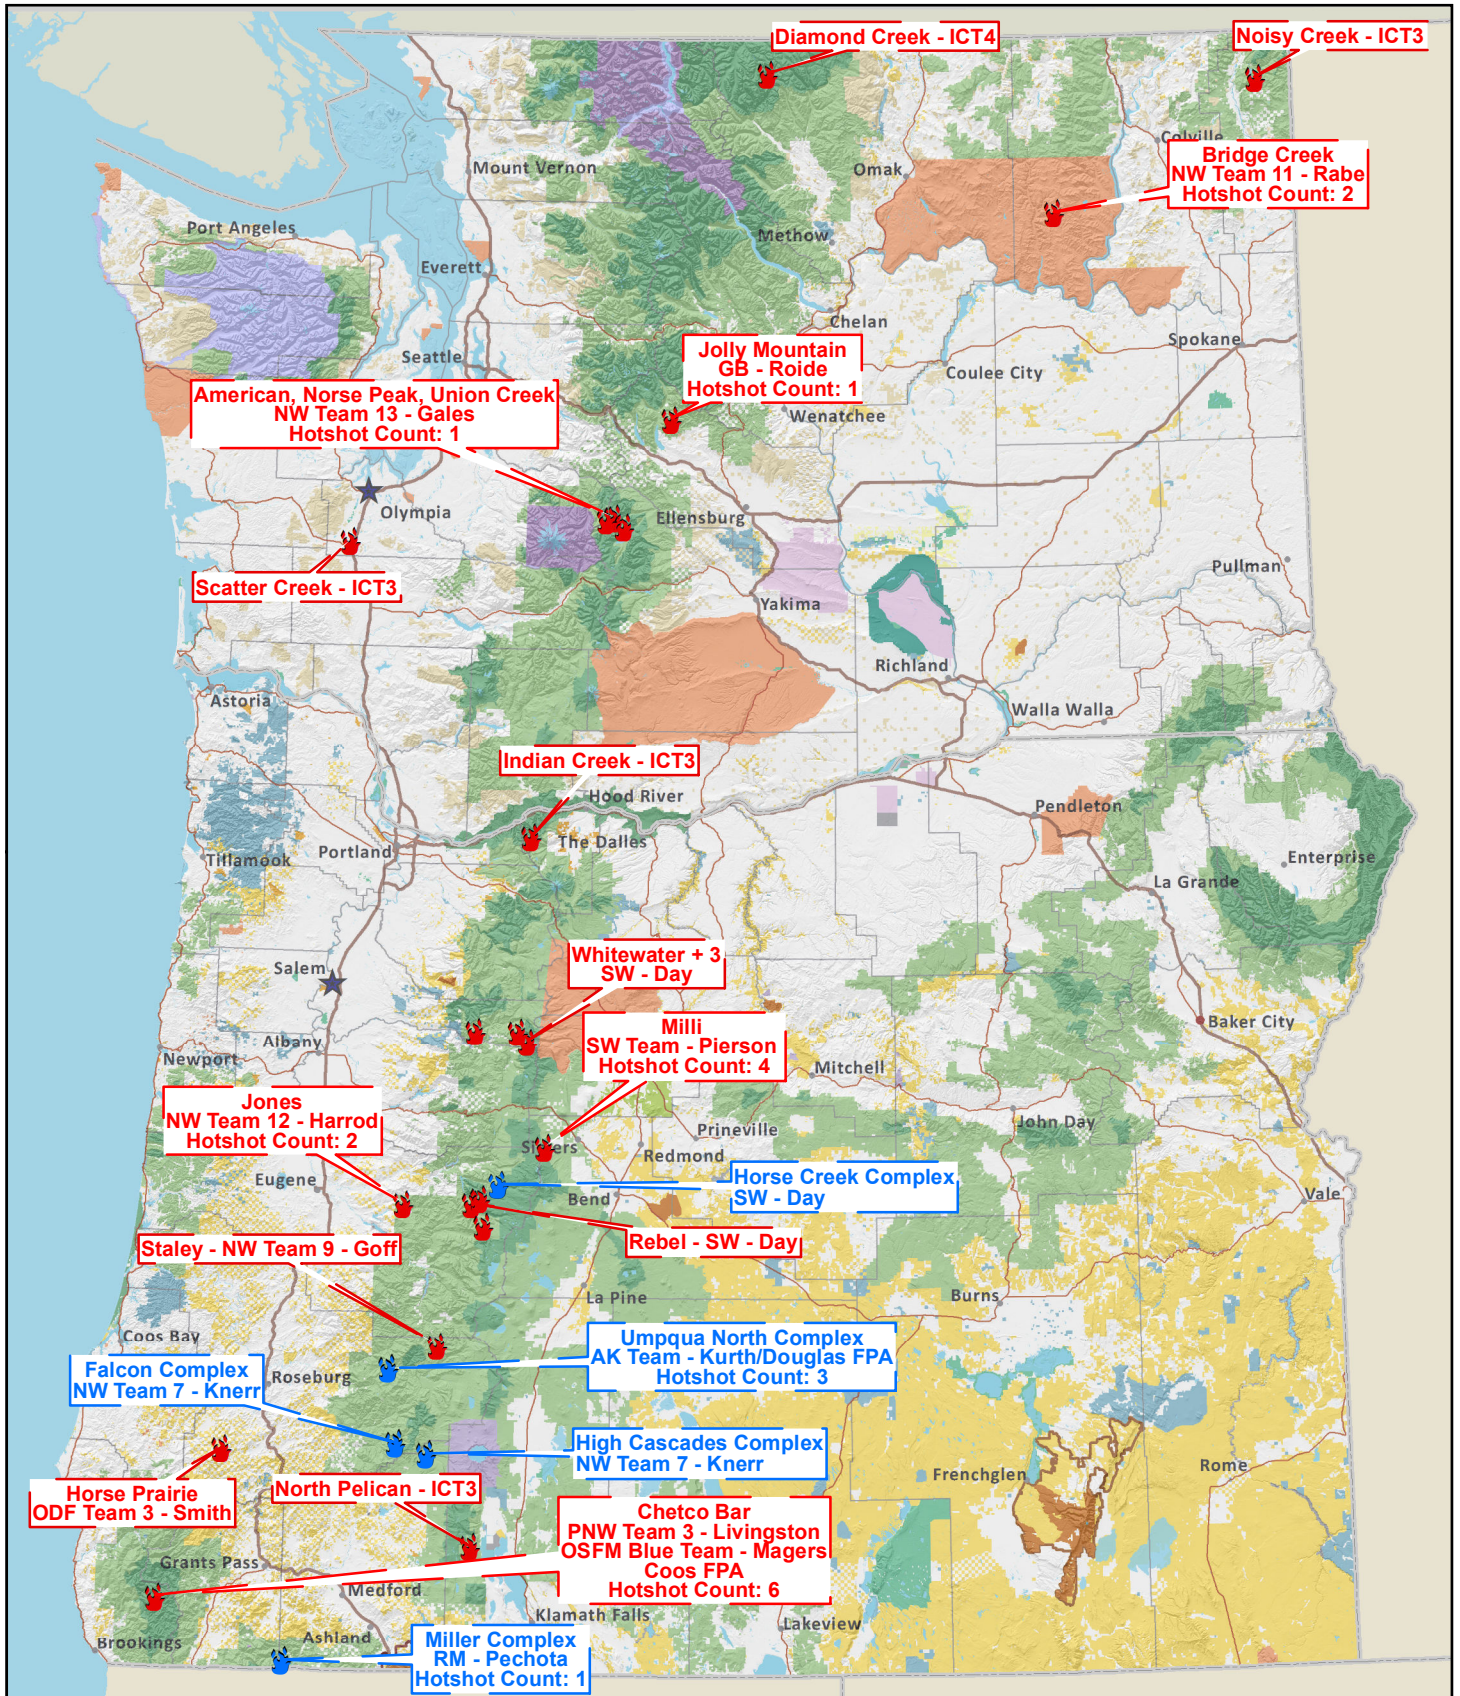

# Washington and Oregon

## Current Large Fires: Sunday, August 27, 2017 8:38:07 AM

Active

Complex