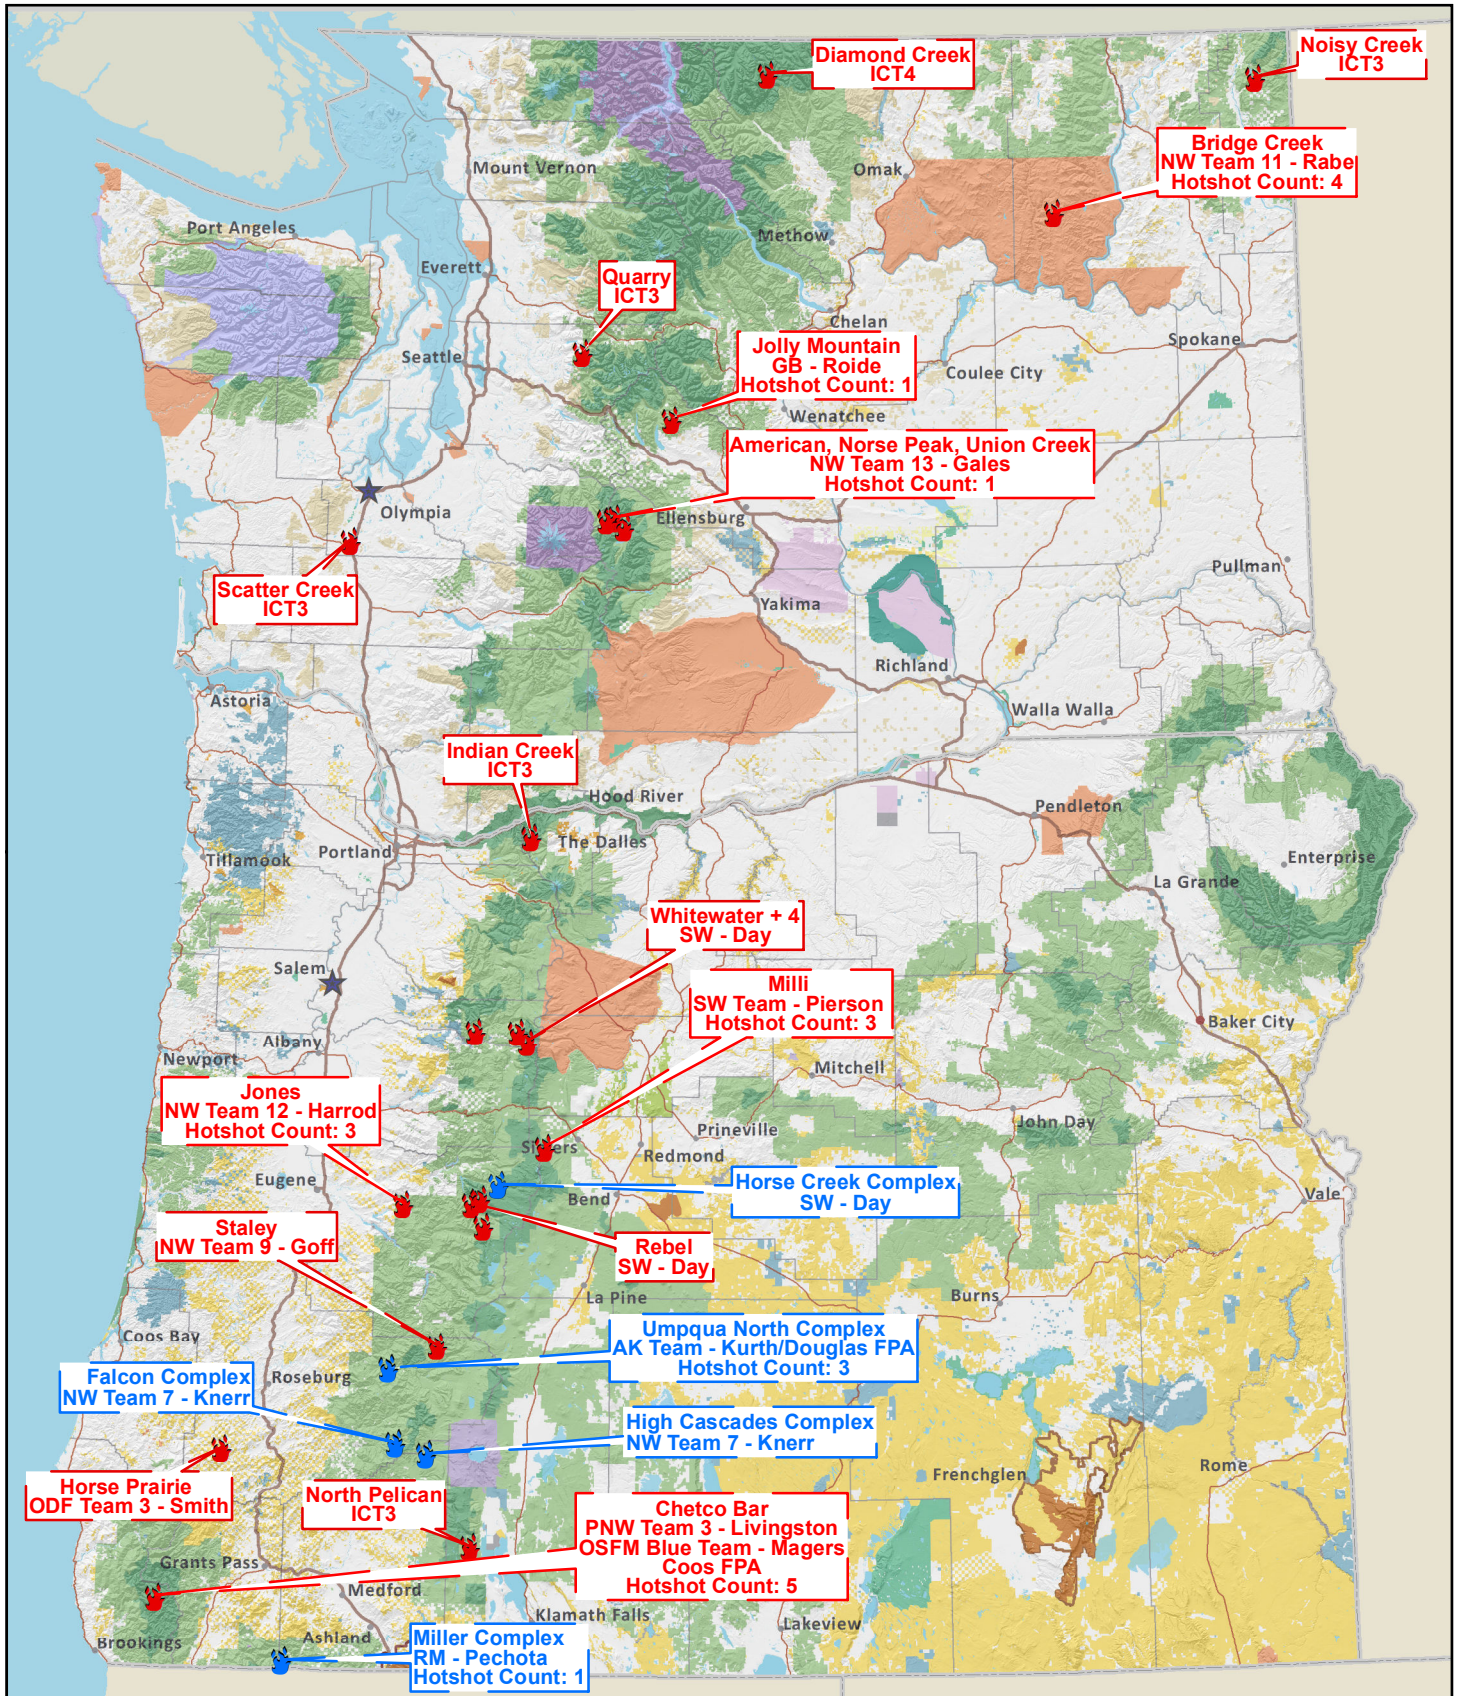

# Washington and Oregon

Current Large Fires: Monday, August 28, 2017 8:38:02 AM

🔥 Active

🔵 Complex