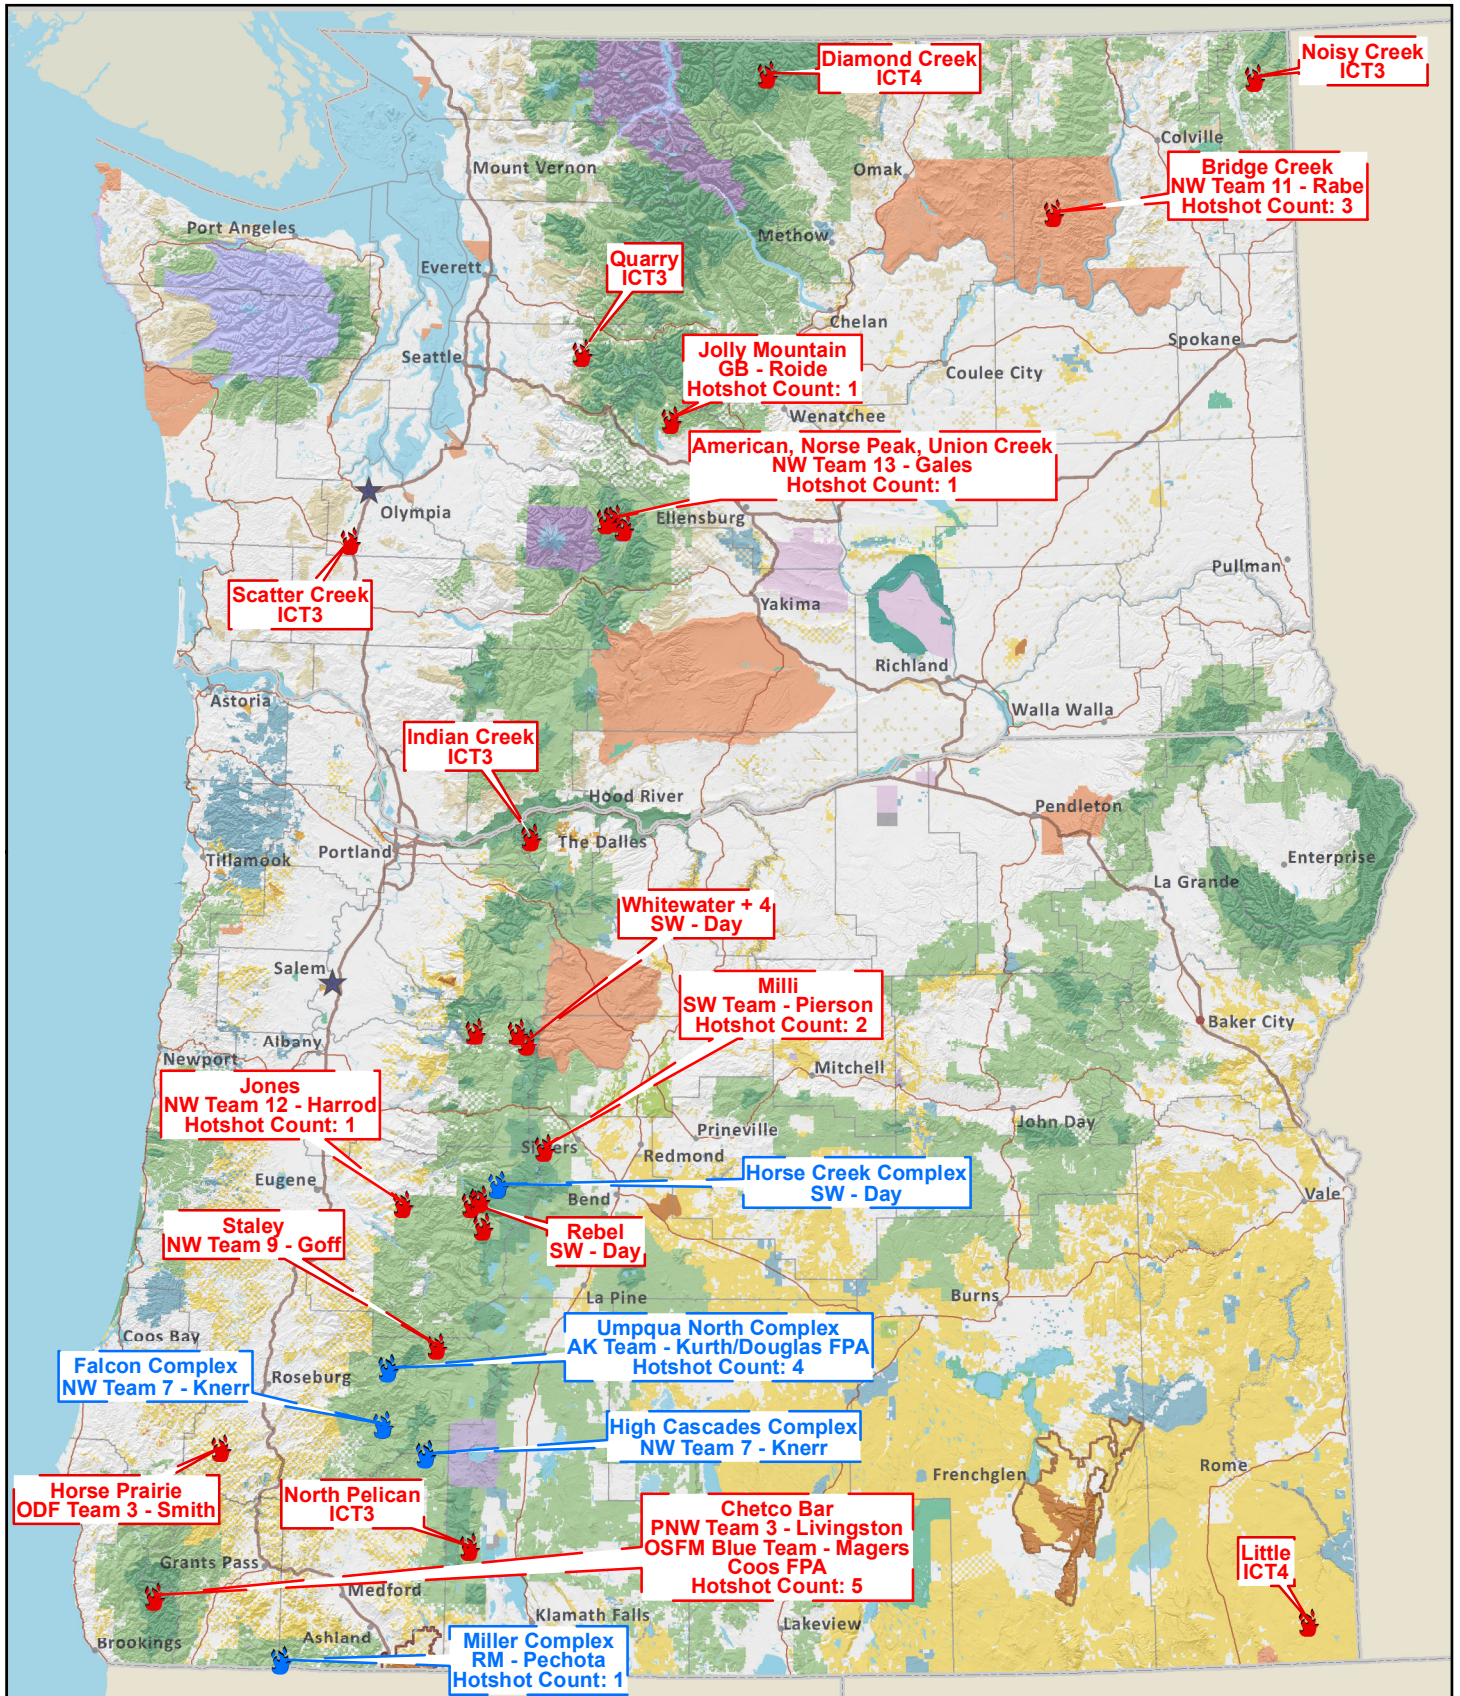

# Washington and Oregon

Current Large Fires: Tuesday, August 29, 2017 8:27:07 AM

Active

Complex

0 12.5 25 50 Miles