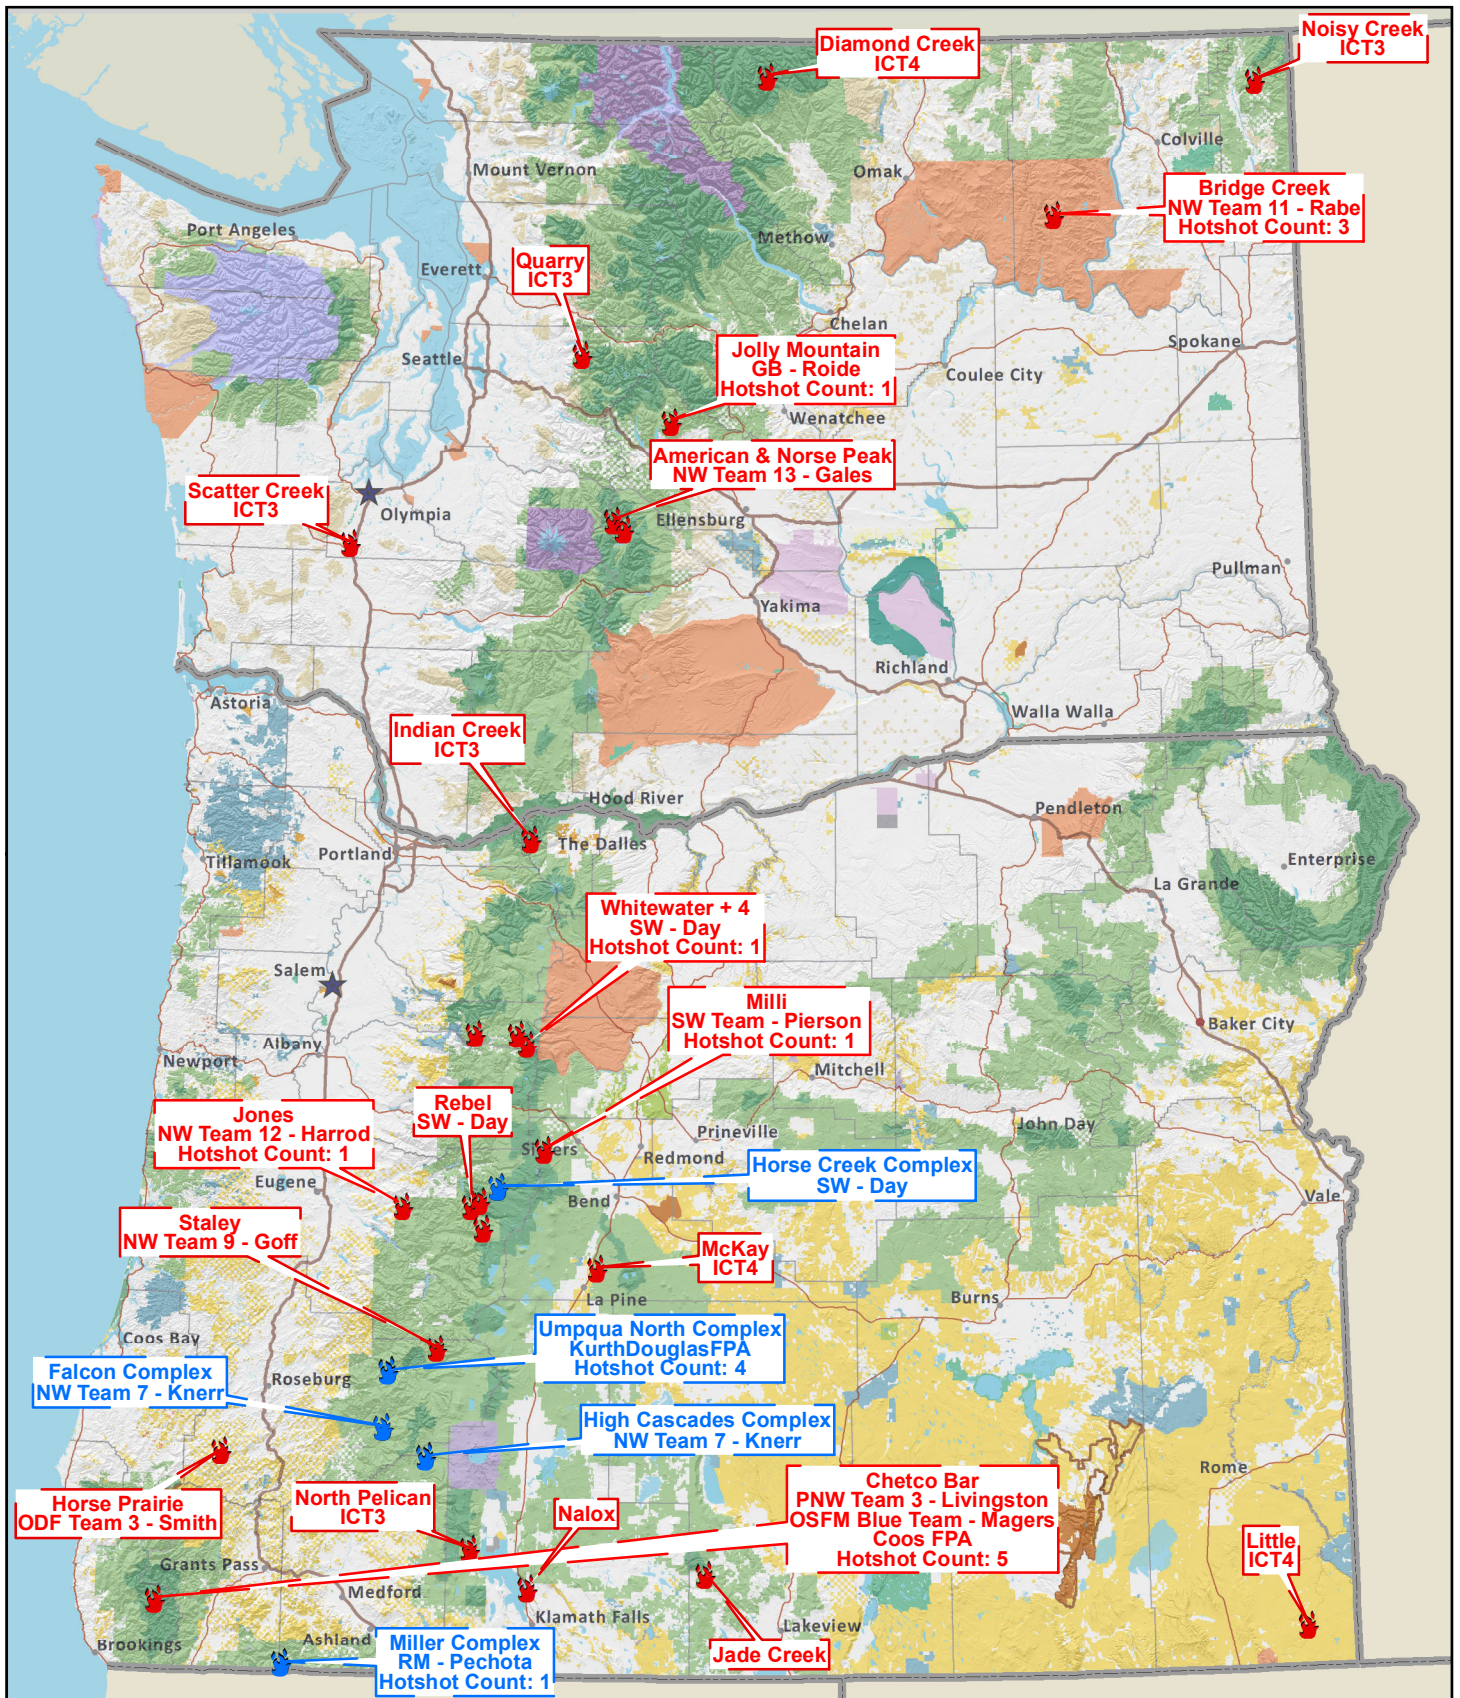

Washington and Oregon

Current Large Fires: Wednesday, August 30, 2017 8:44:28 AM

 Complex

 Active