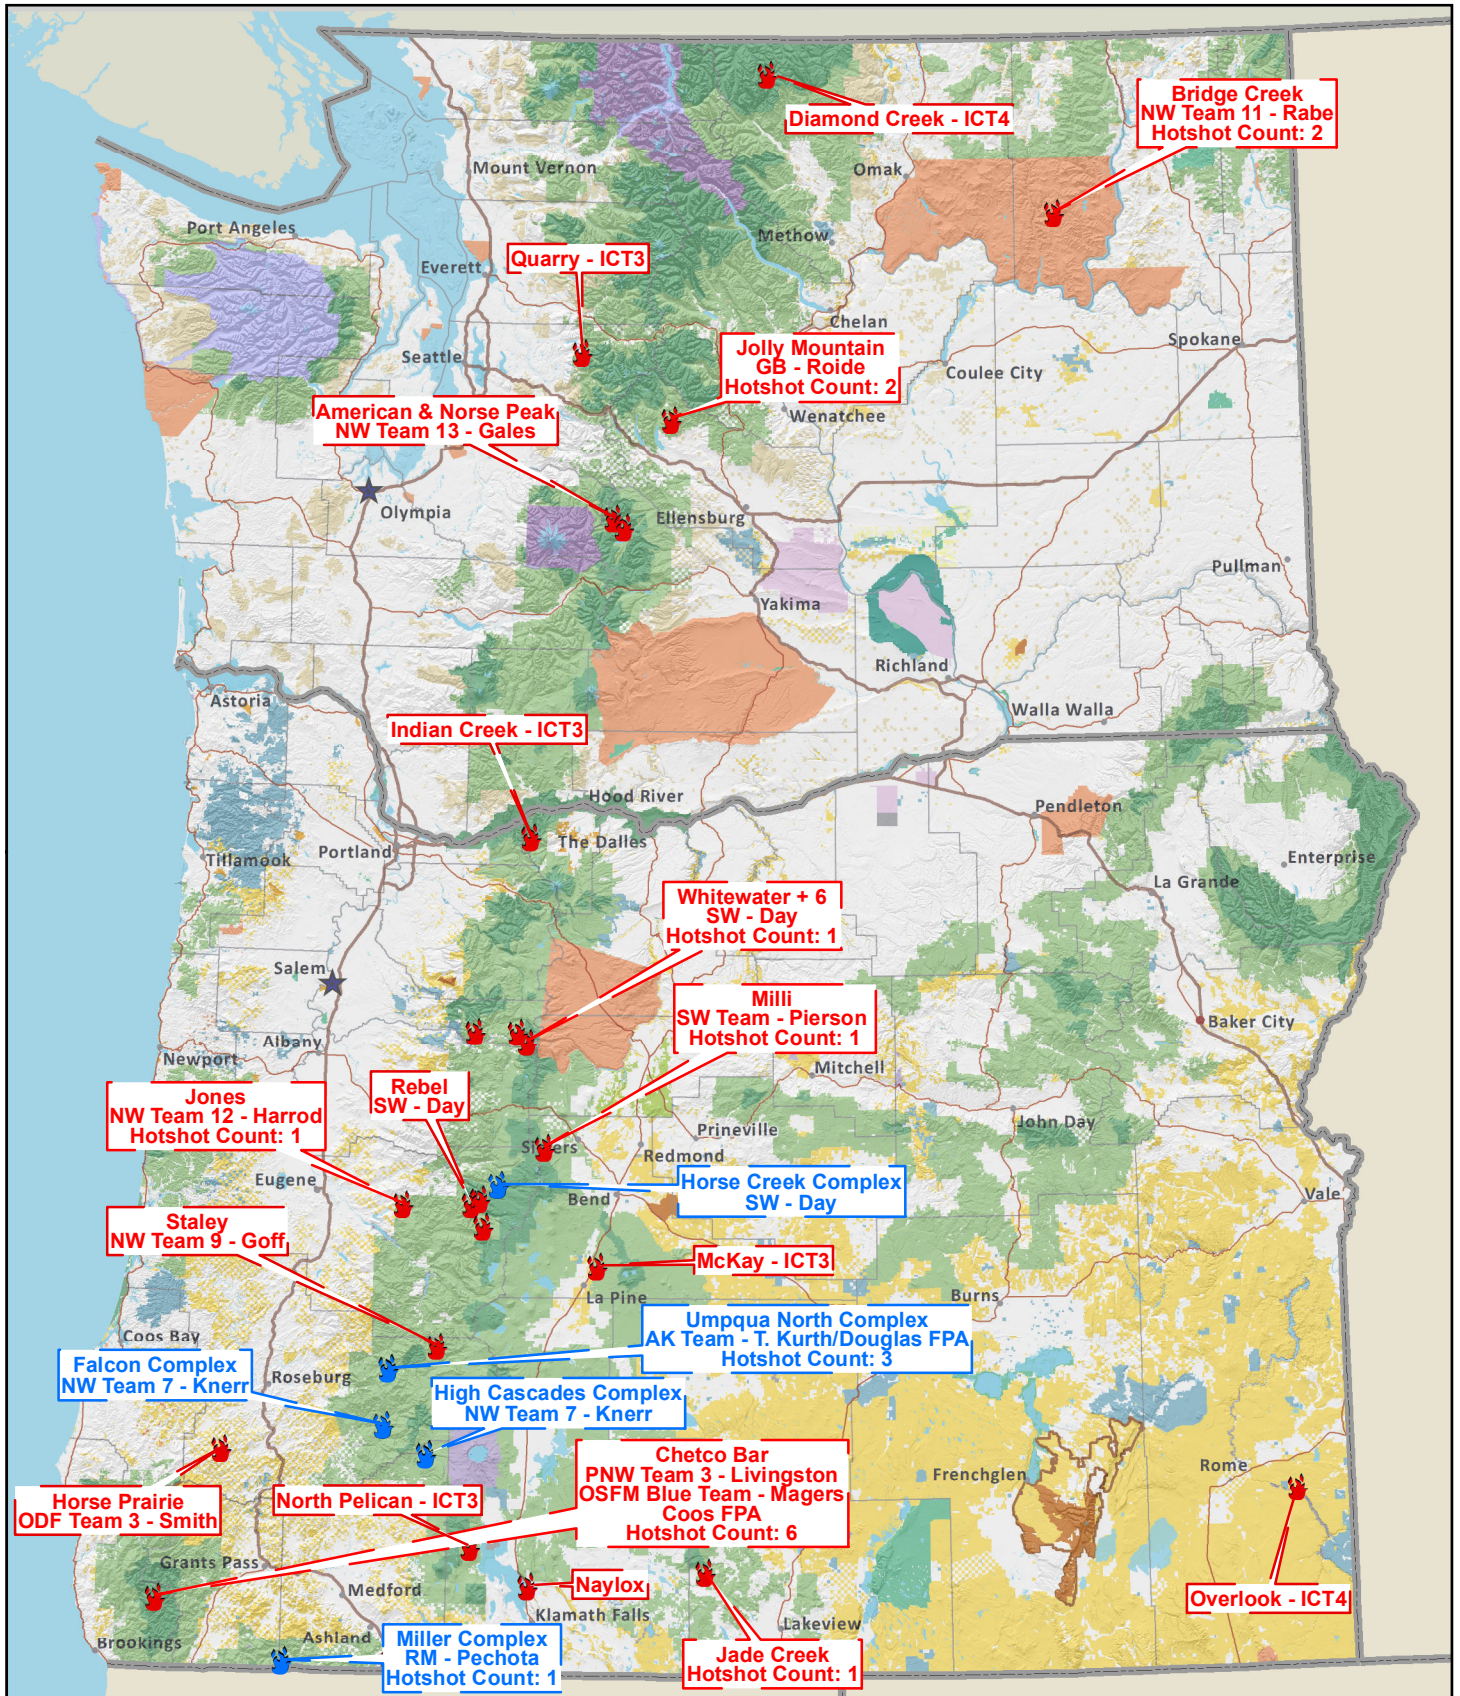

Washington and Oregon

Current Large Fires: Thursday, August 31, 2017 8:25:13 AM

 Complex

 Active