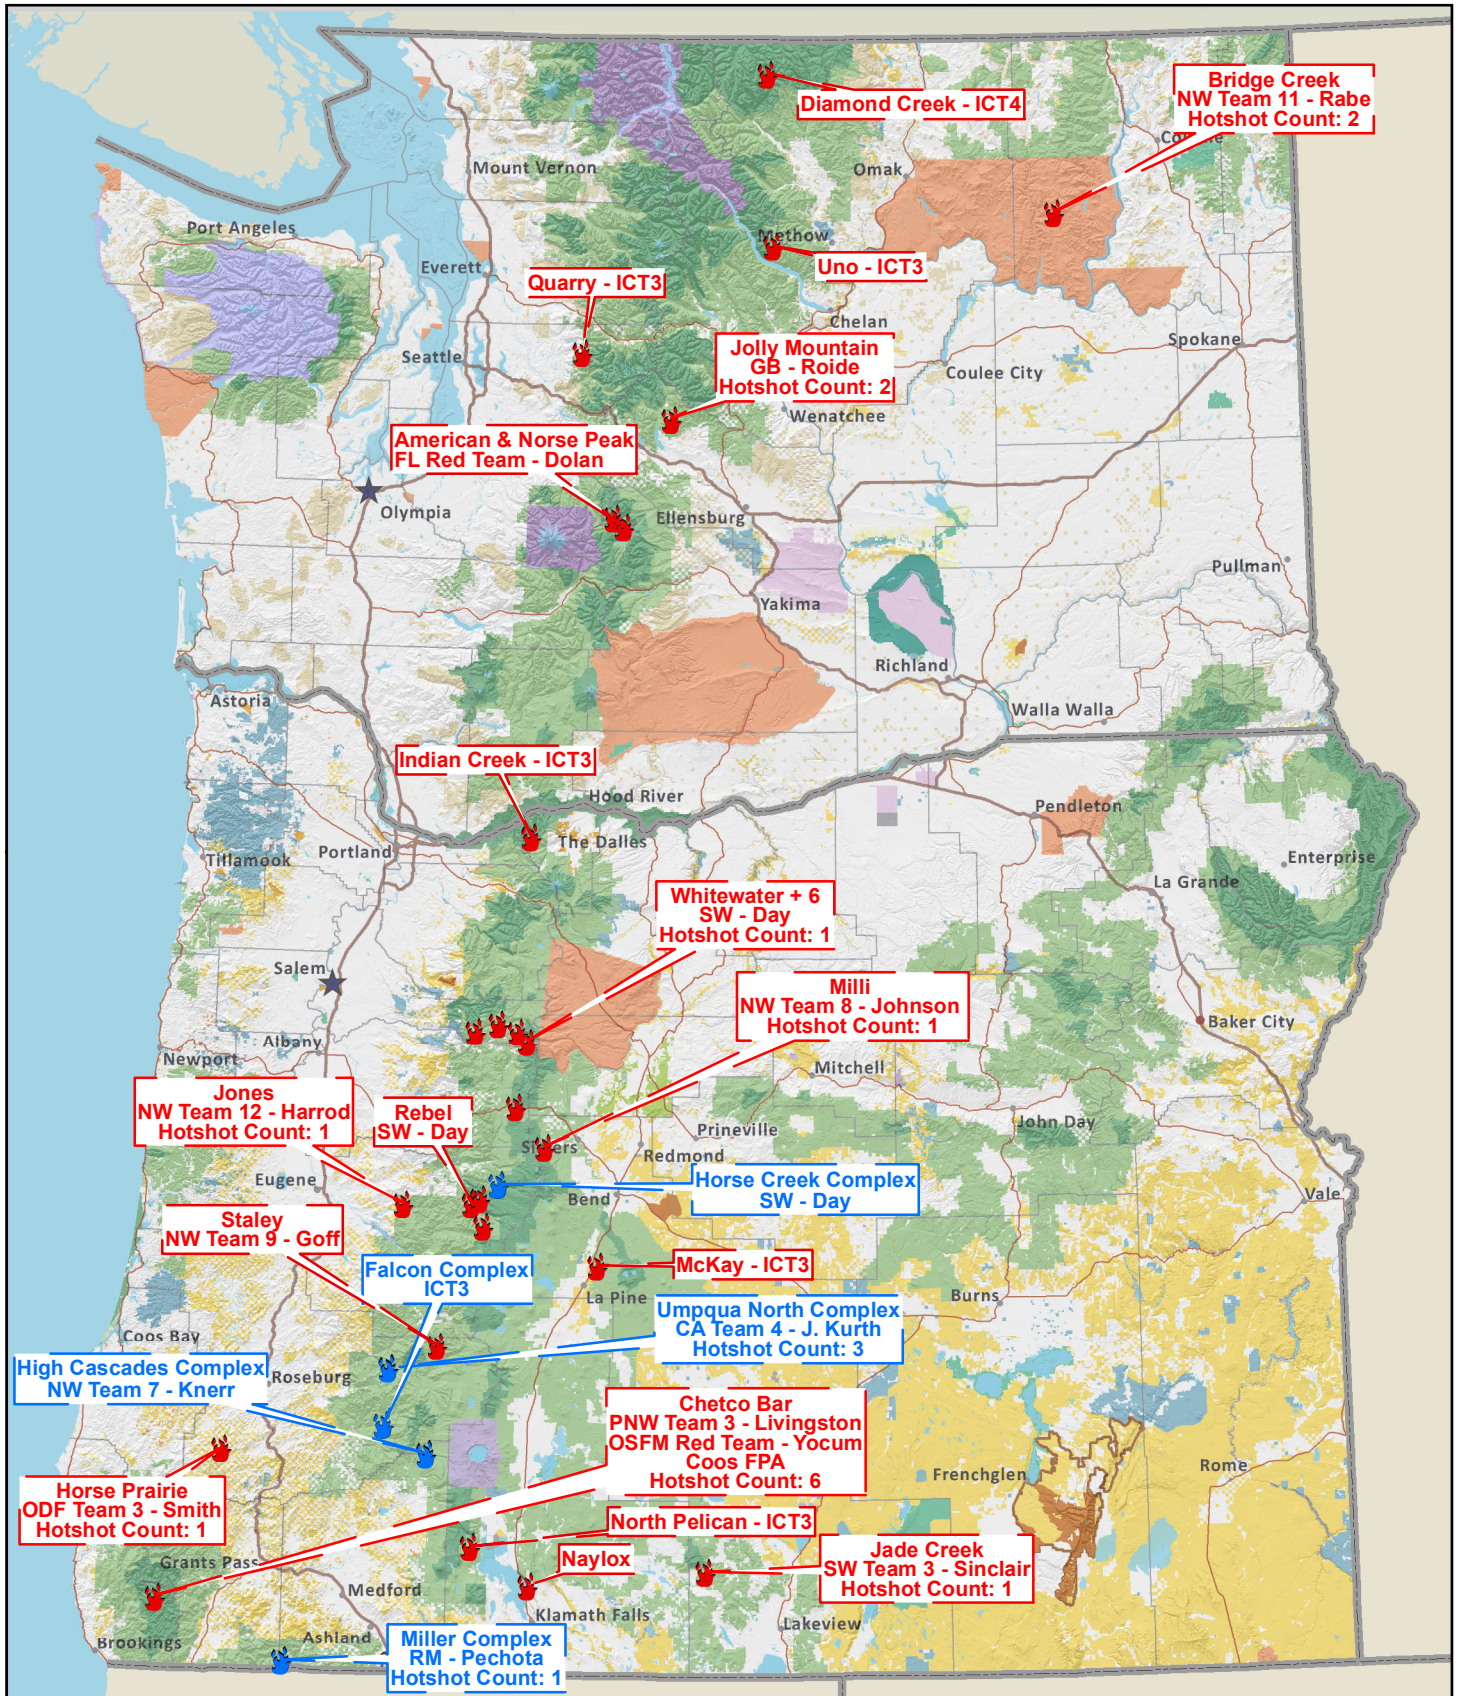

# Washington and Oregon

Current Large Fires: Friday, September 01, 2017 9:01:42 AM

Complex

Active

0 12.5 25 50 Miles