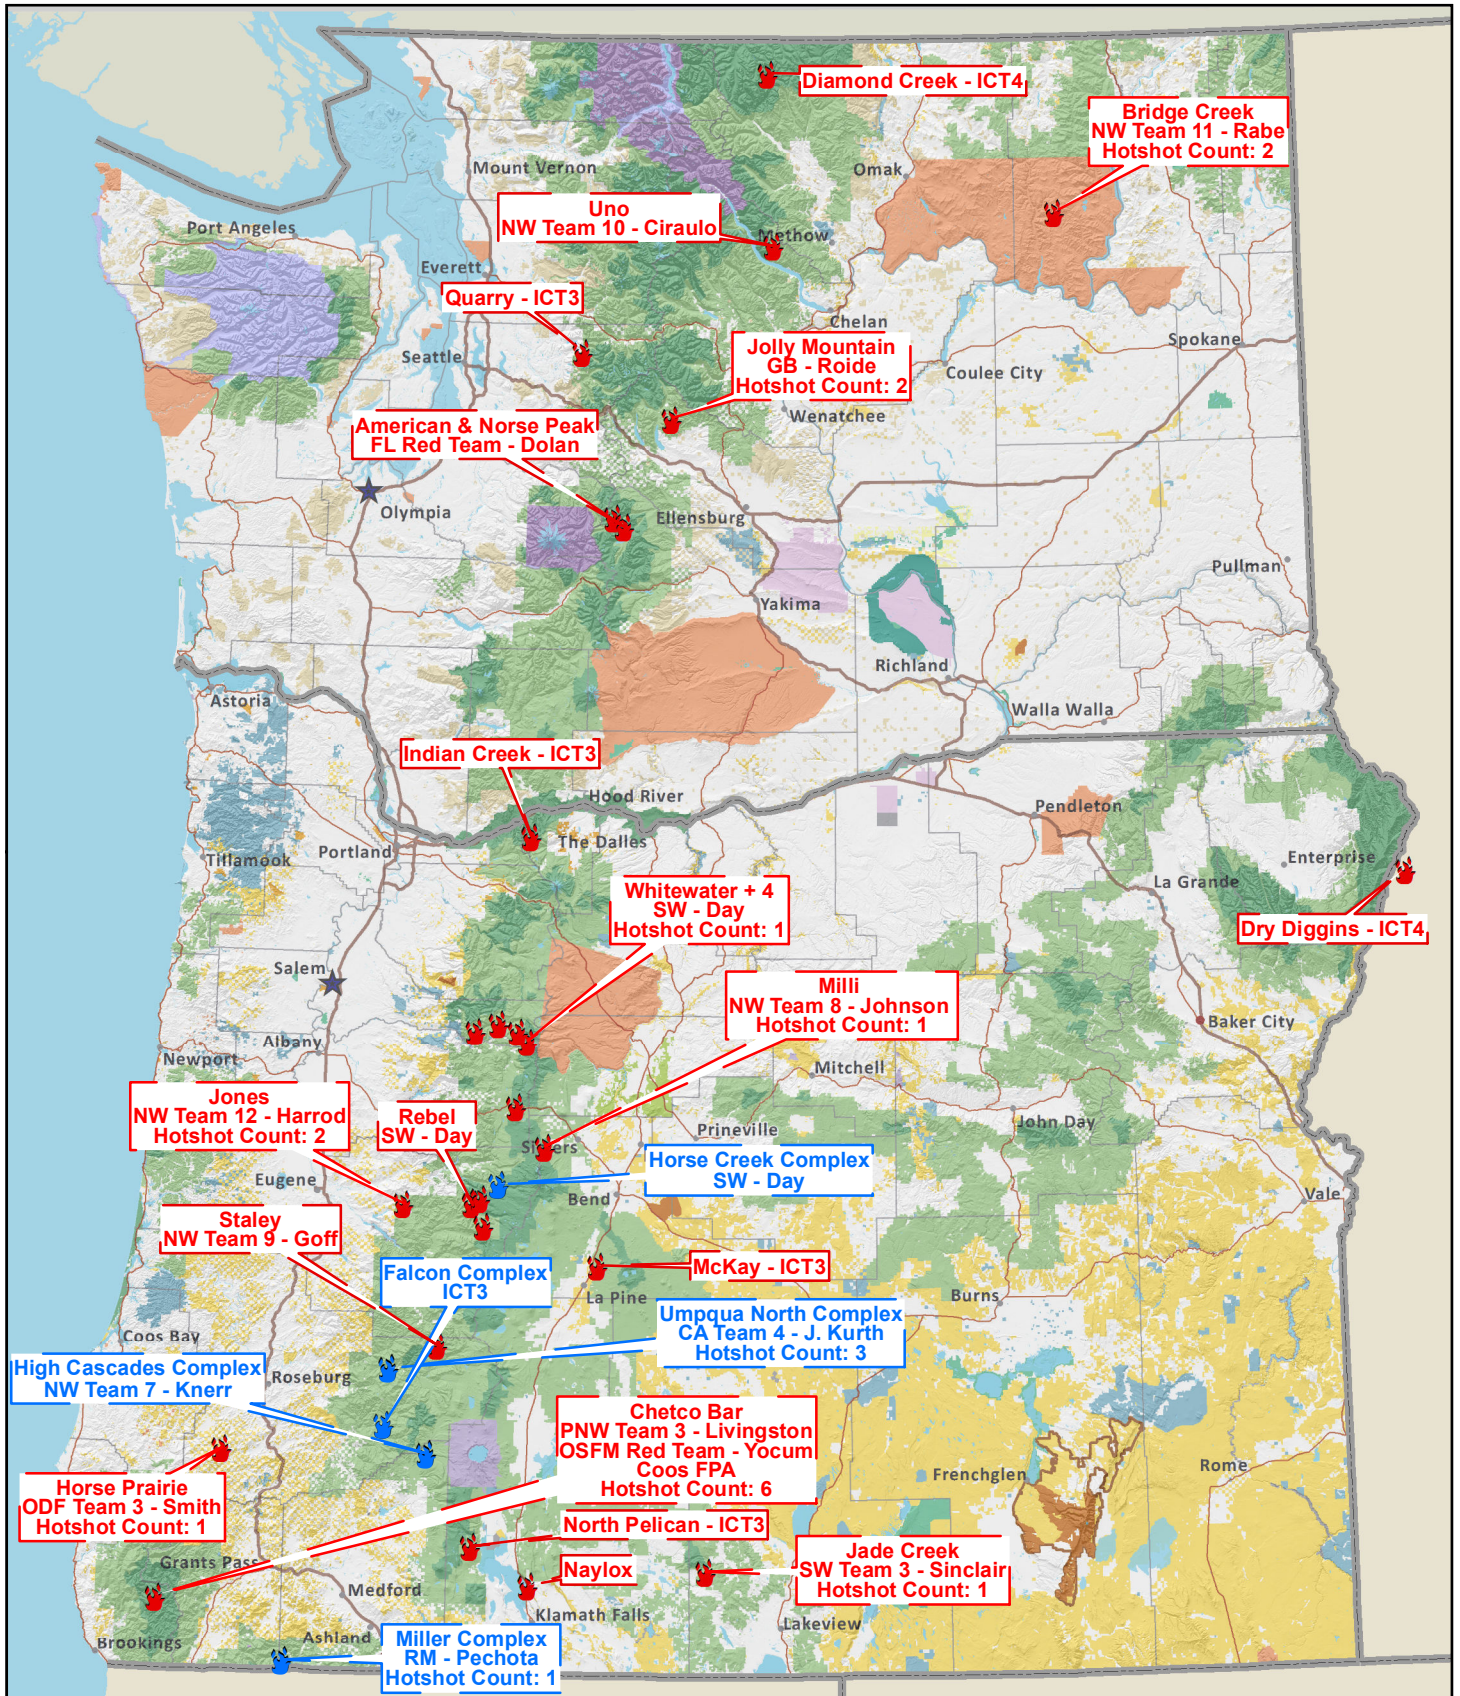

Washington and Oregon

Current Large Fires: Saturday, September 02, 2017 8:43:07 AM

 Complex

 Active

0 12.5 25 50 Miles