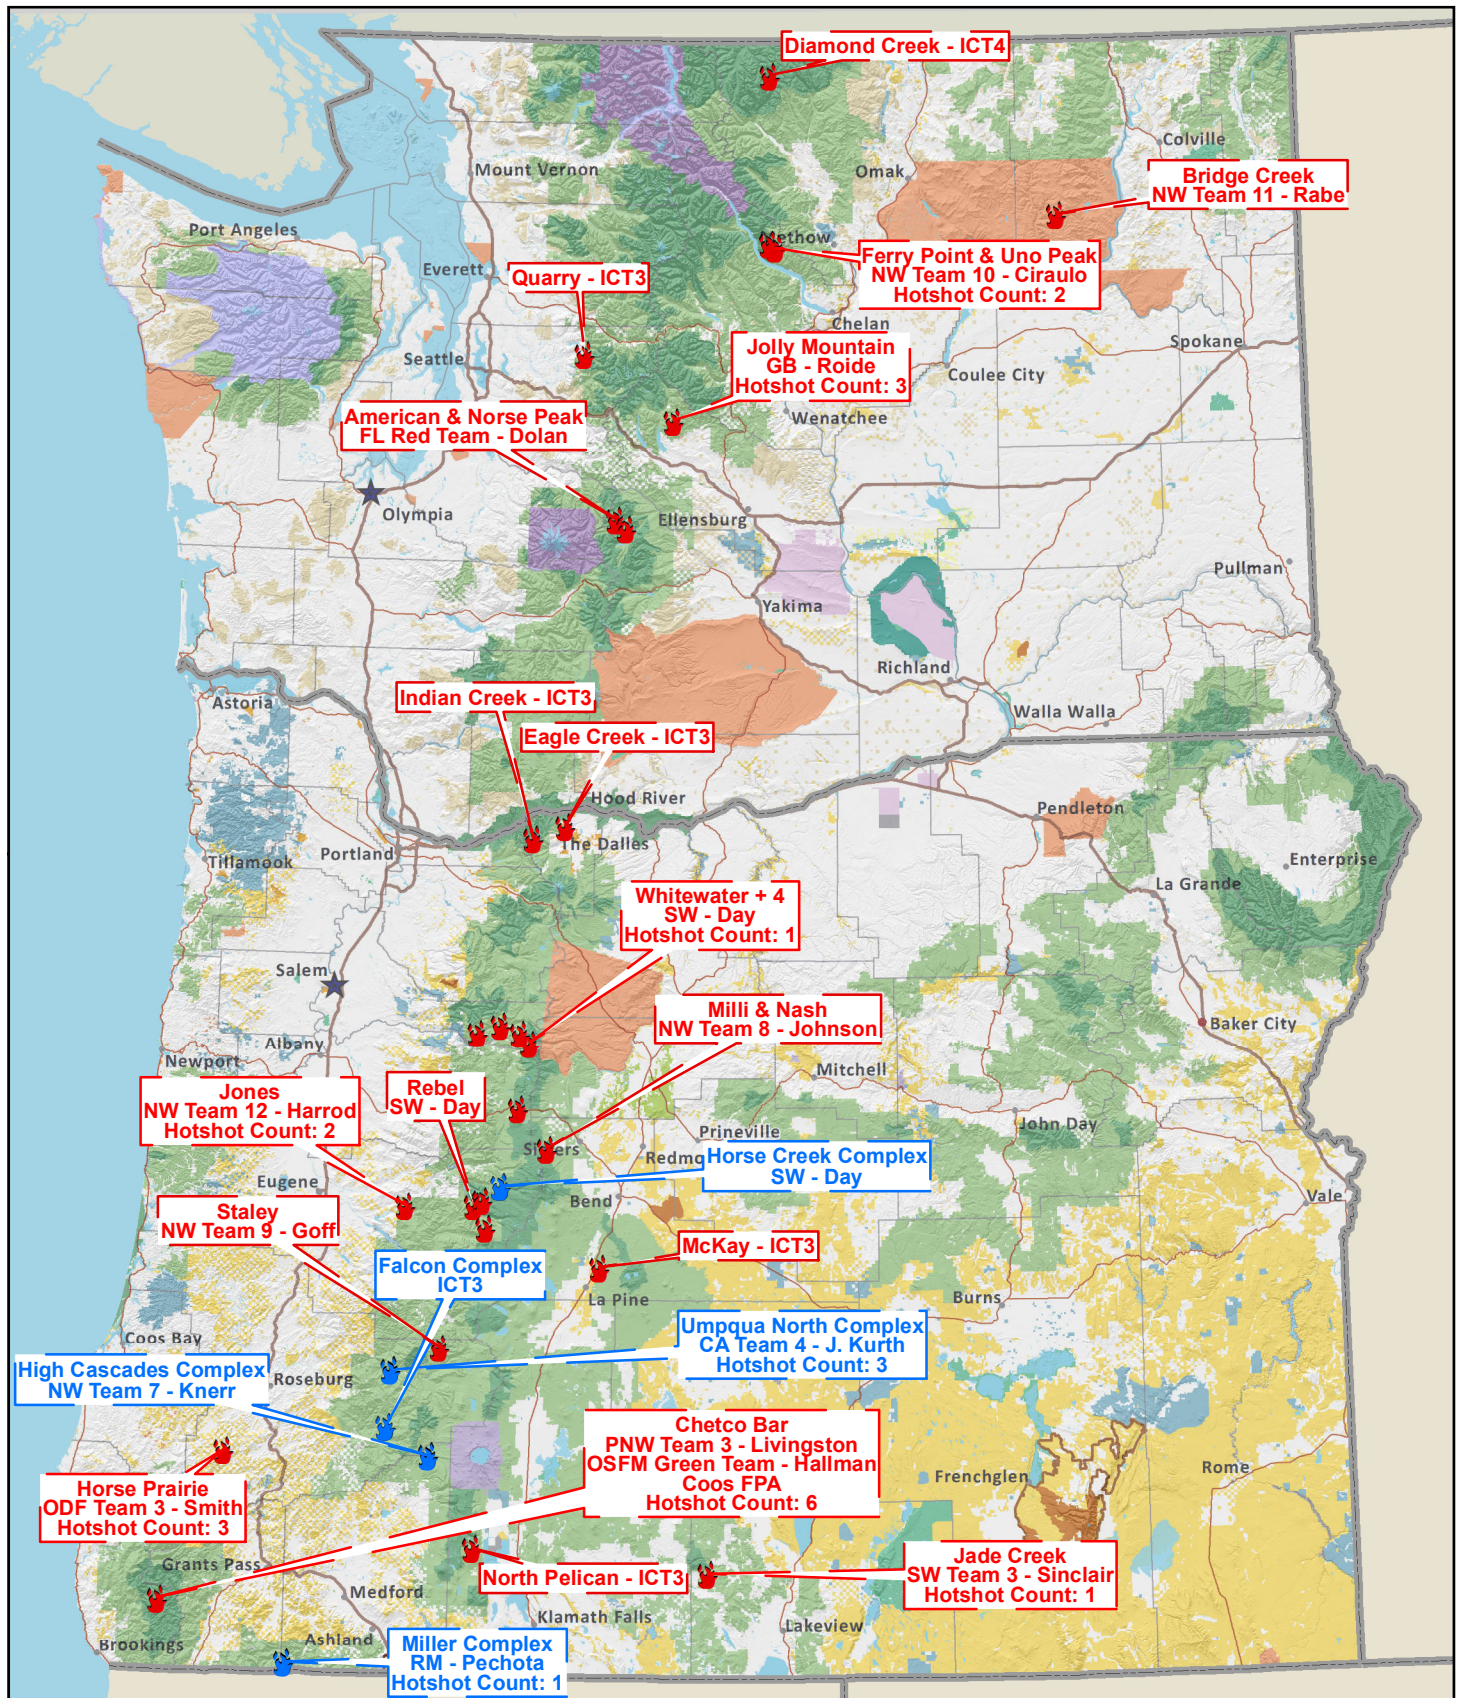

Washington and Oregon

Current Large Fires: Sunday, September 03, 2017 8:48:00 AM

Complex

Active