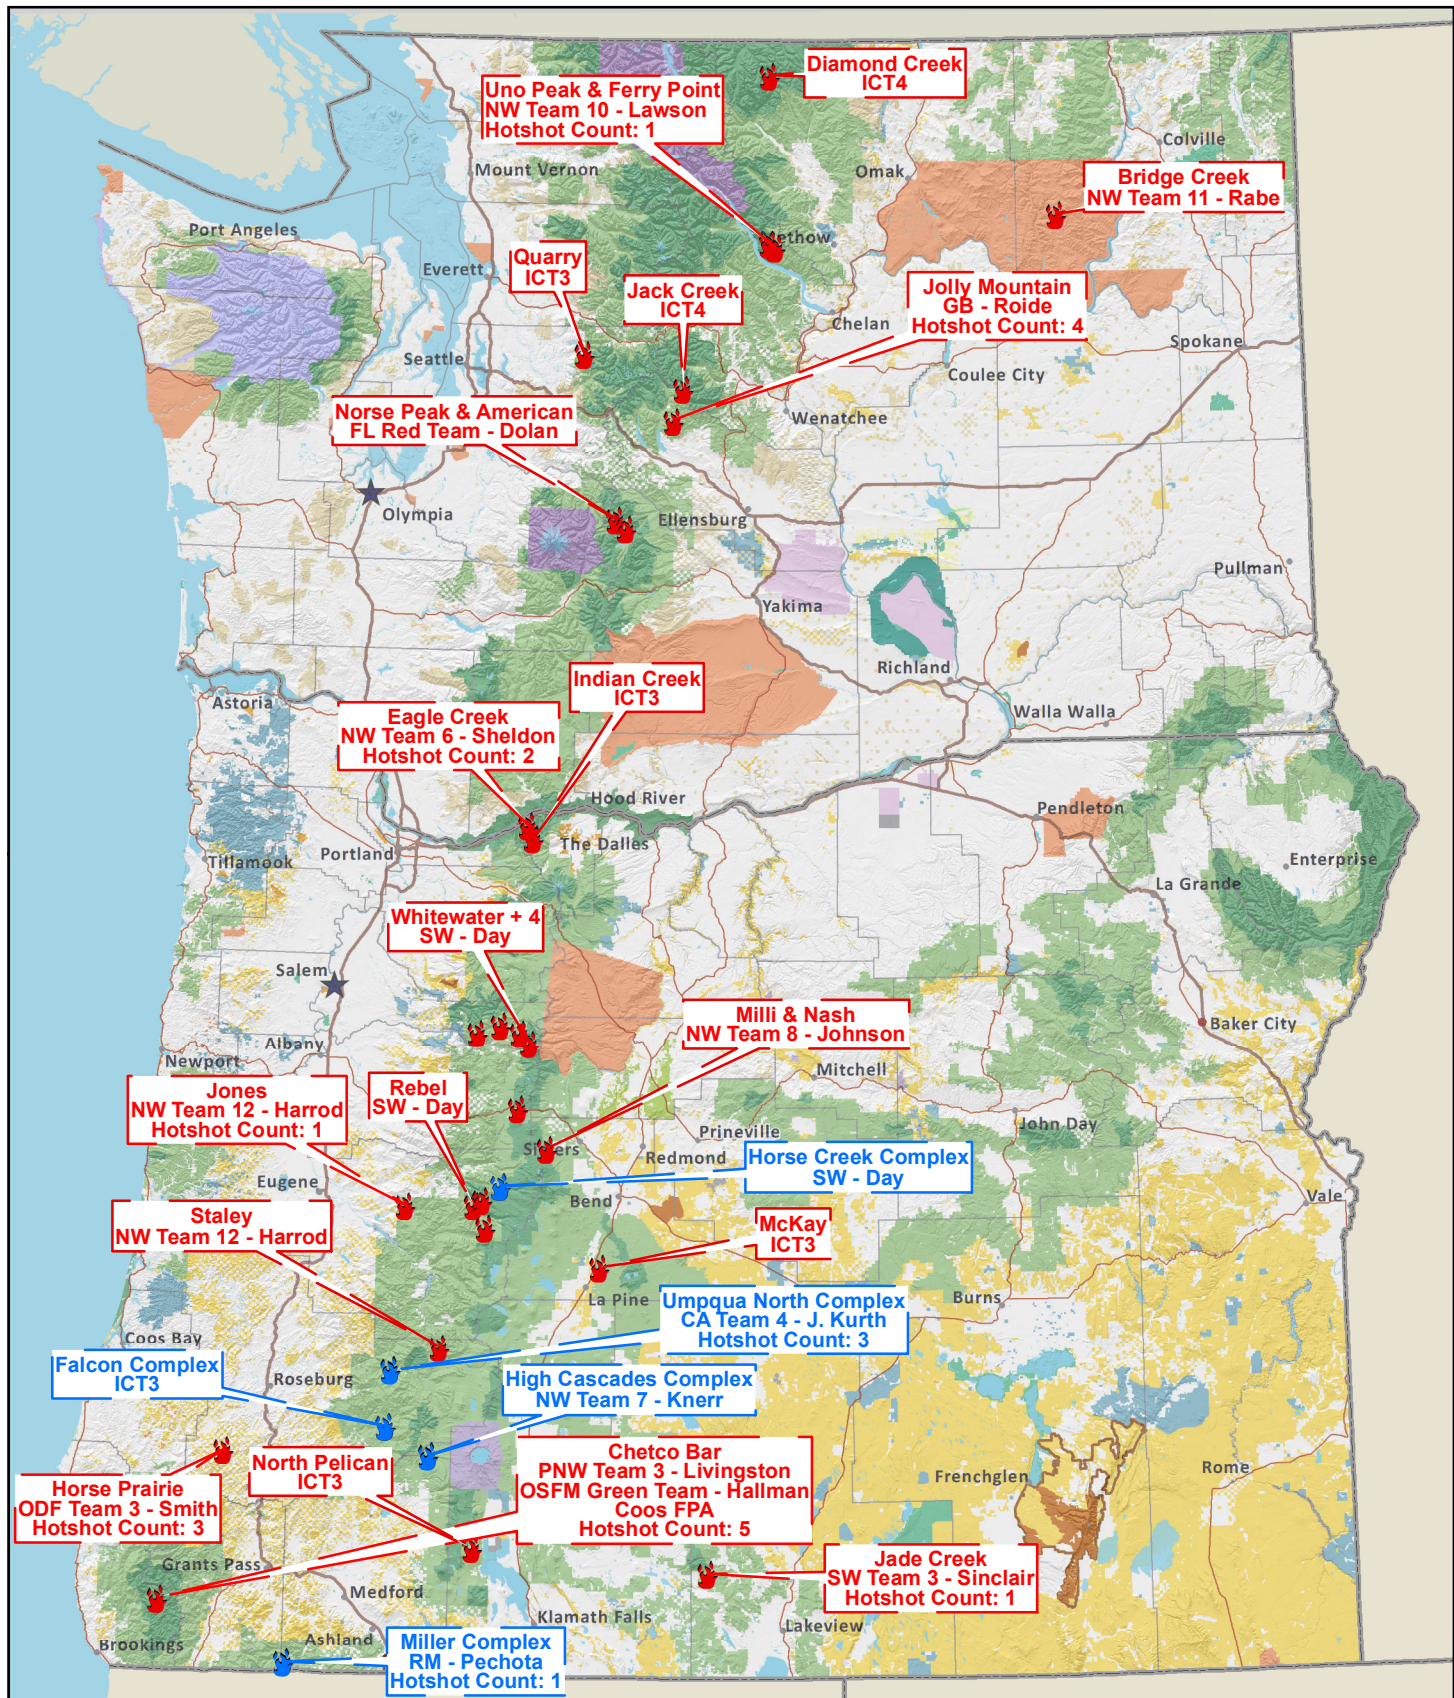

Washington and Oregon

Current Large Fires: Monday, September 04, 2017 8:57:08 AM

Complex

Active

0 12.5 25 50 Miles