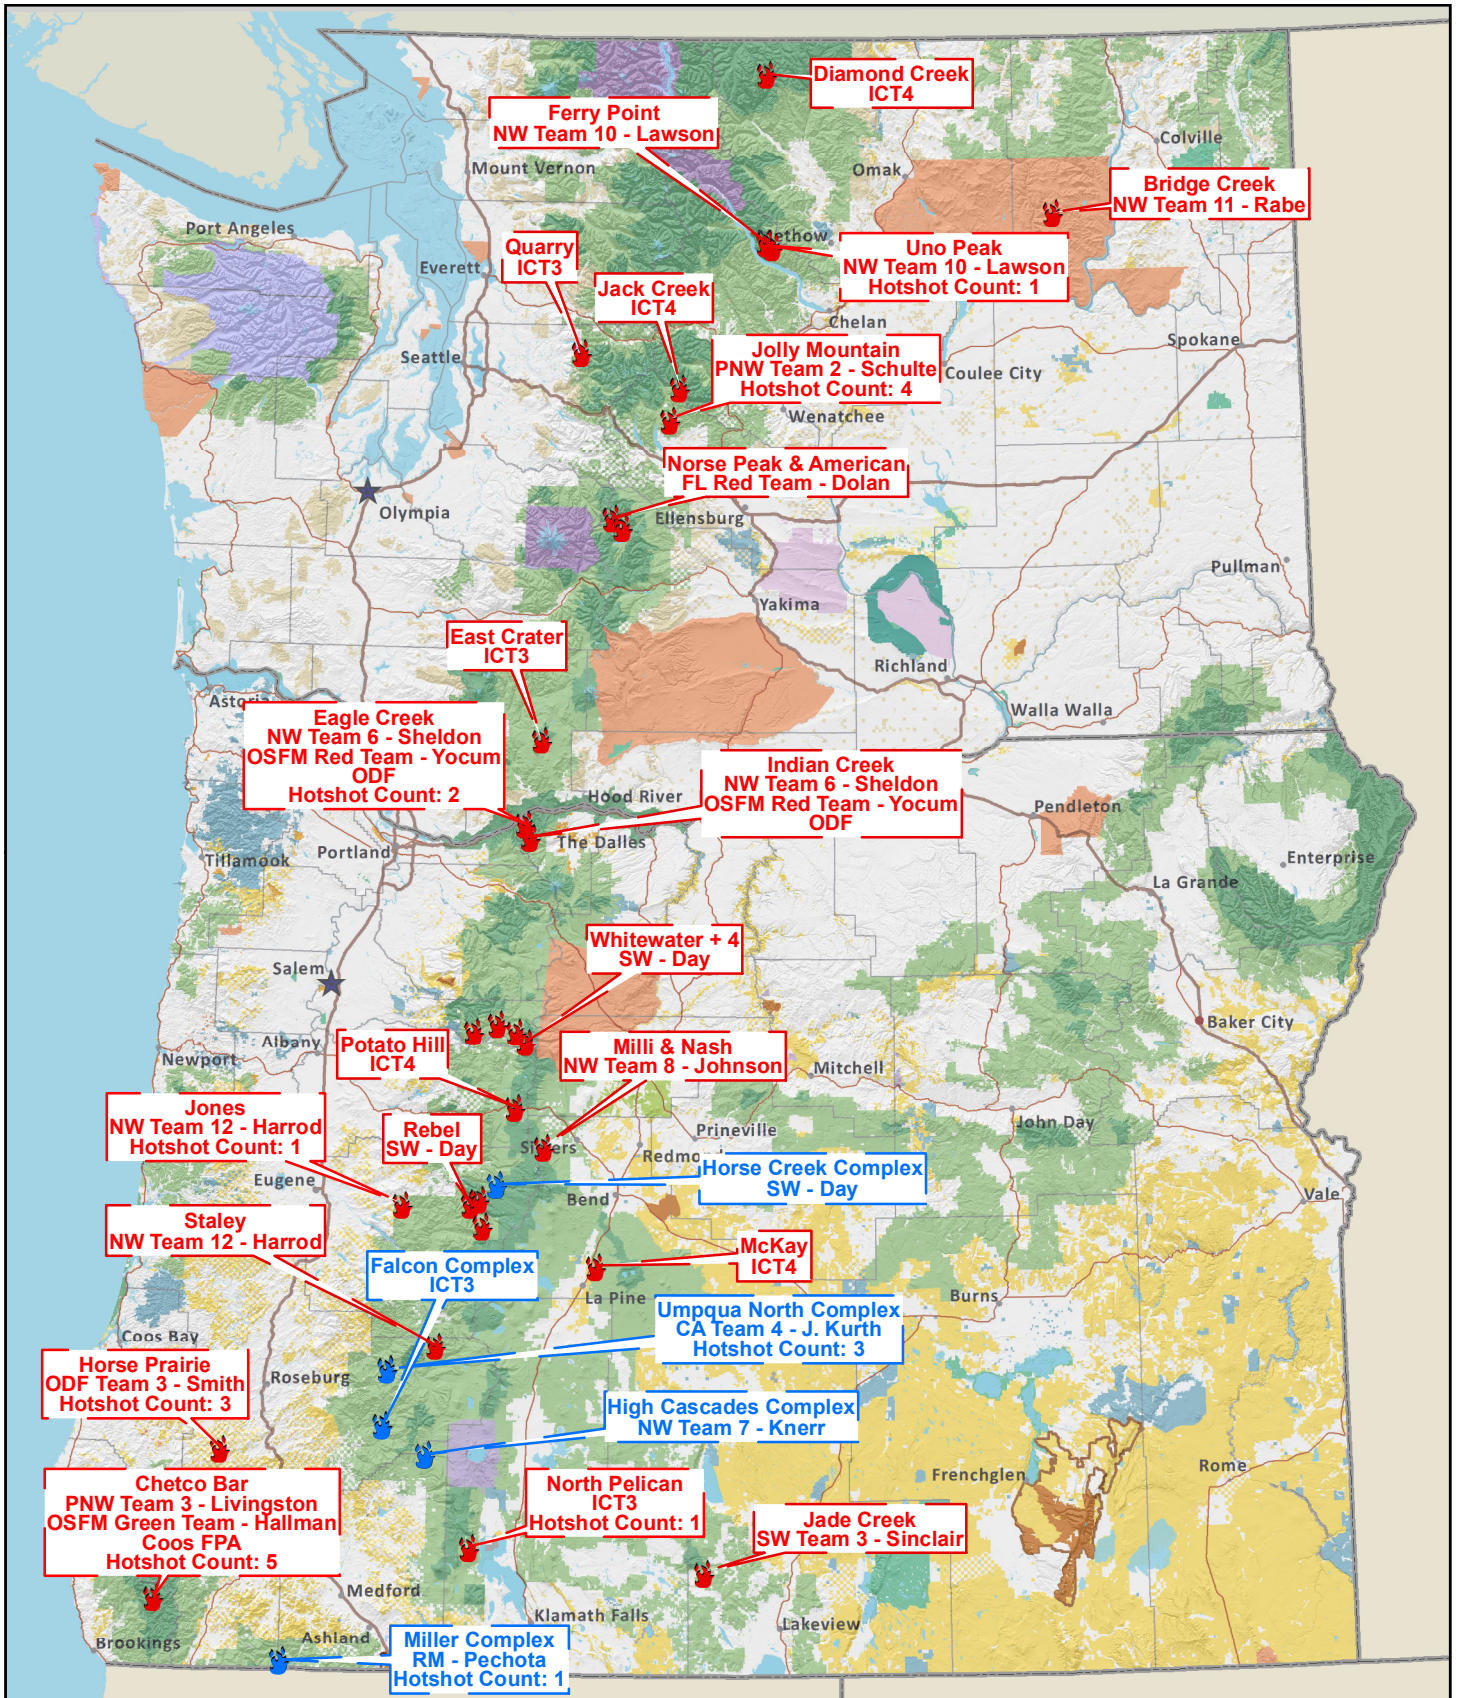

# Washington and Oregon

Current Large Fires: Tuesday, September 05, 2017 8:42:07 AM

Complex

Active

0 12.5 25 50 Miles