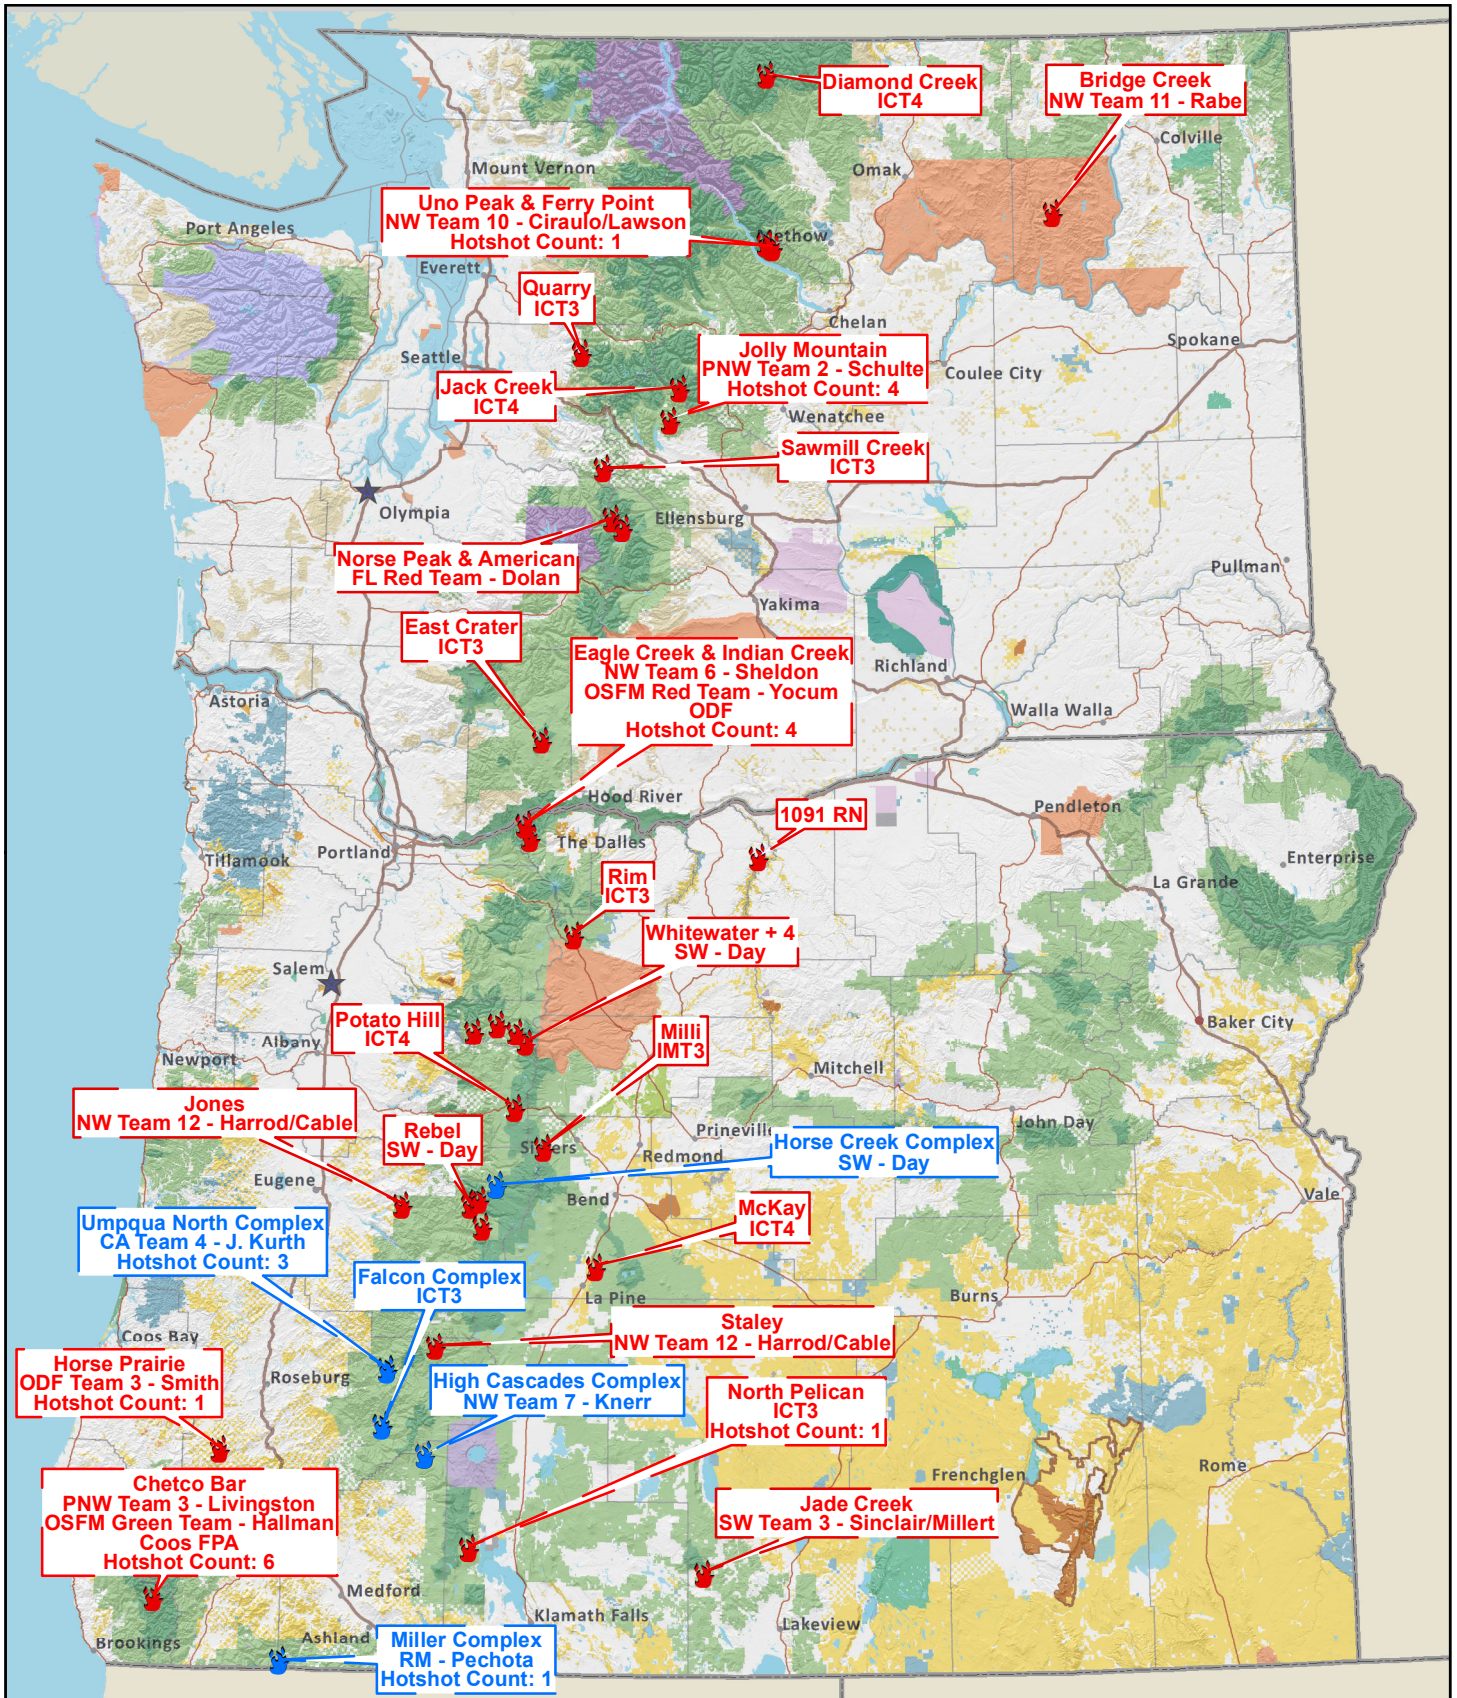

# Washington and Oregon

Current Large Fires: Wednesday, September 06, 2017 8:29:35 AM

 Complex

 Active

0 12.5 25 50 Miles