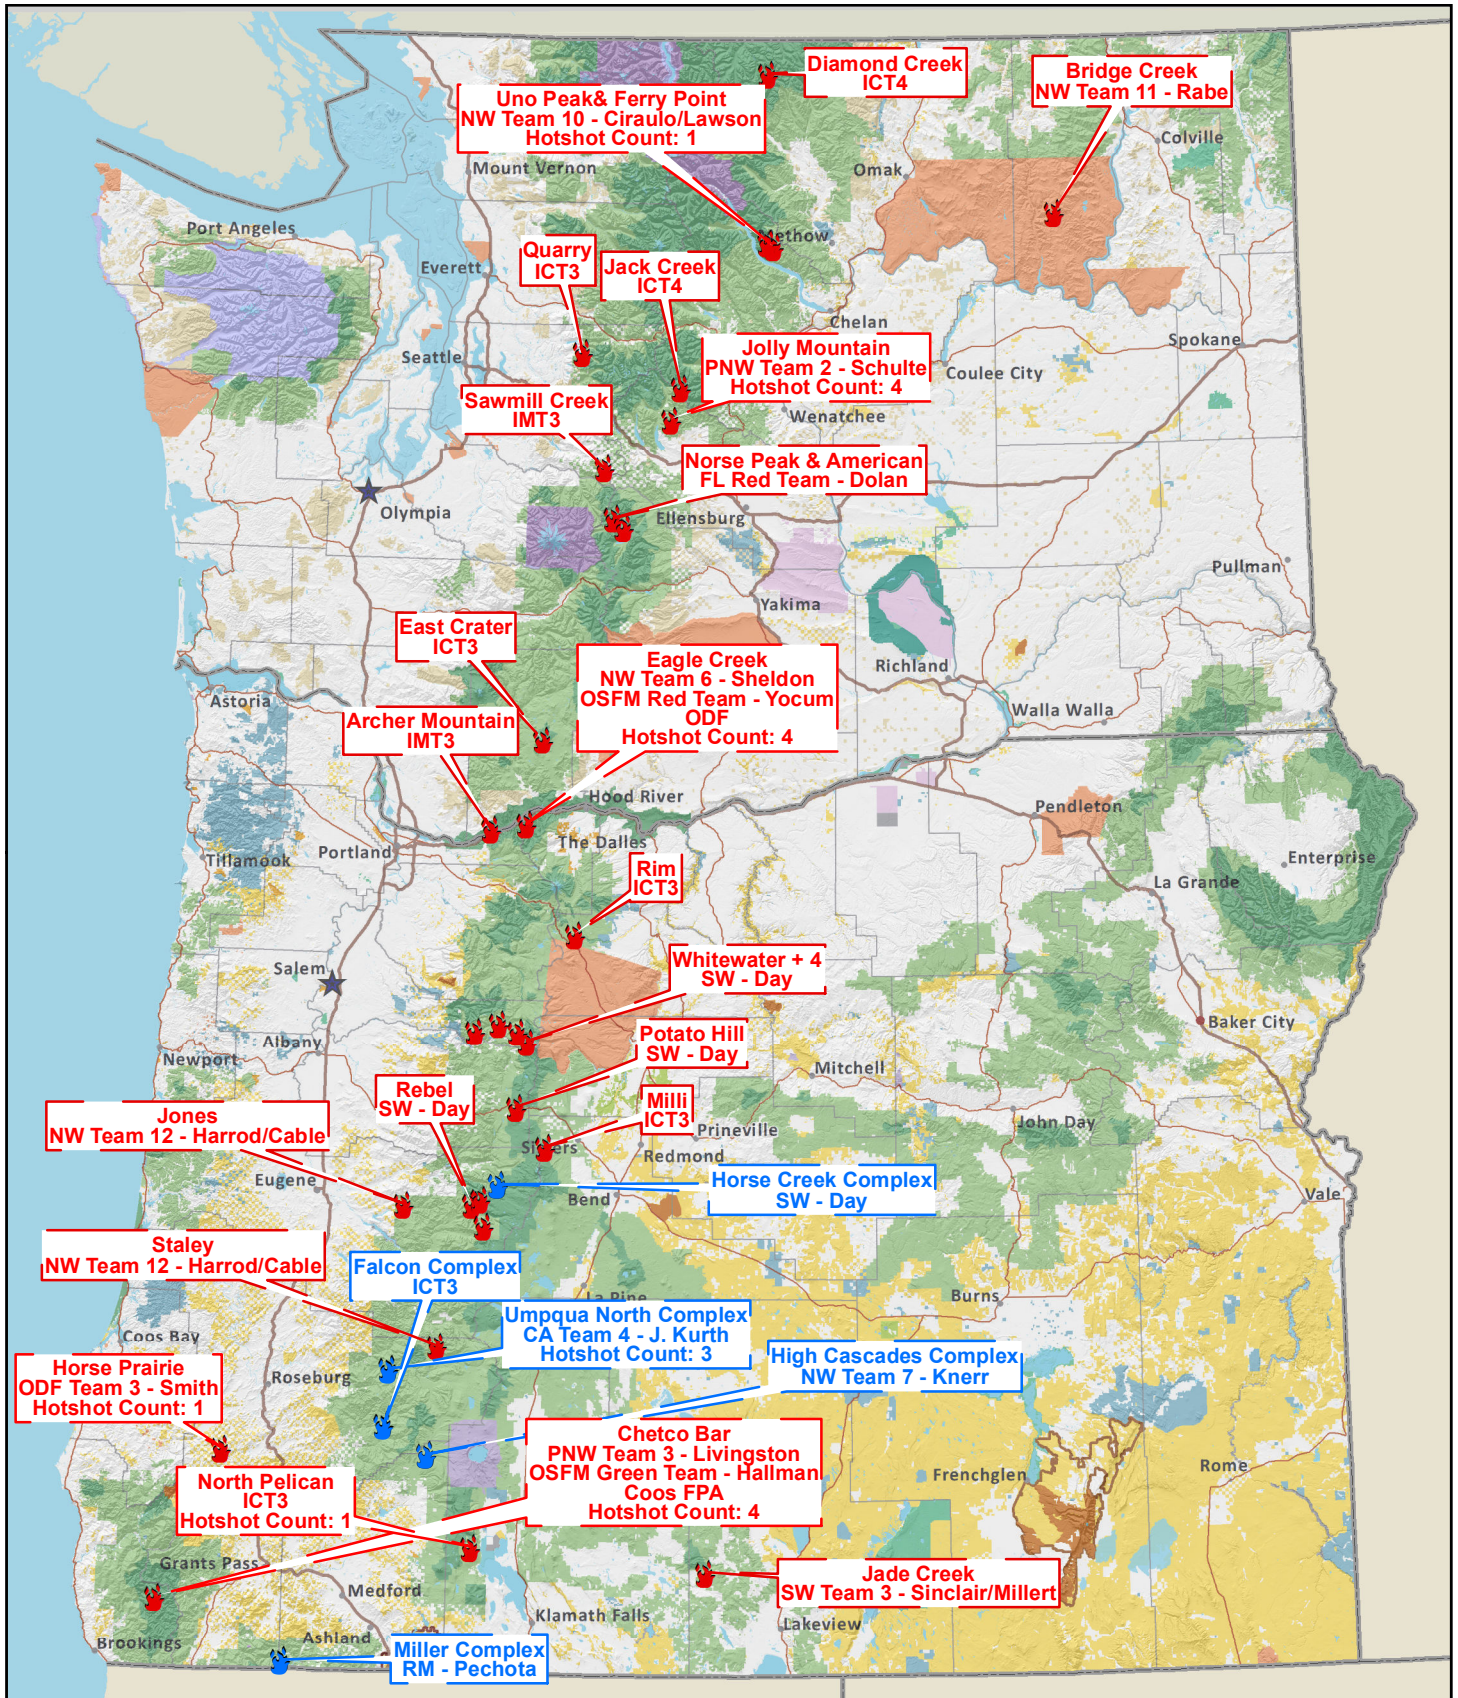

Washington and Oregon

Current Large Fires: Thursday, September 07, 2017 9:01:08 AM

Complex

Active