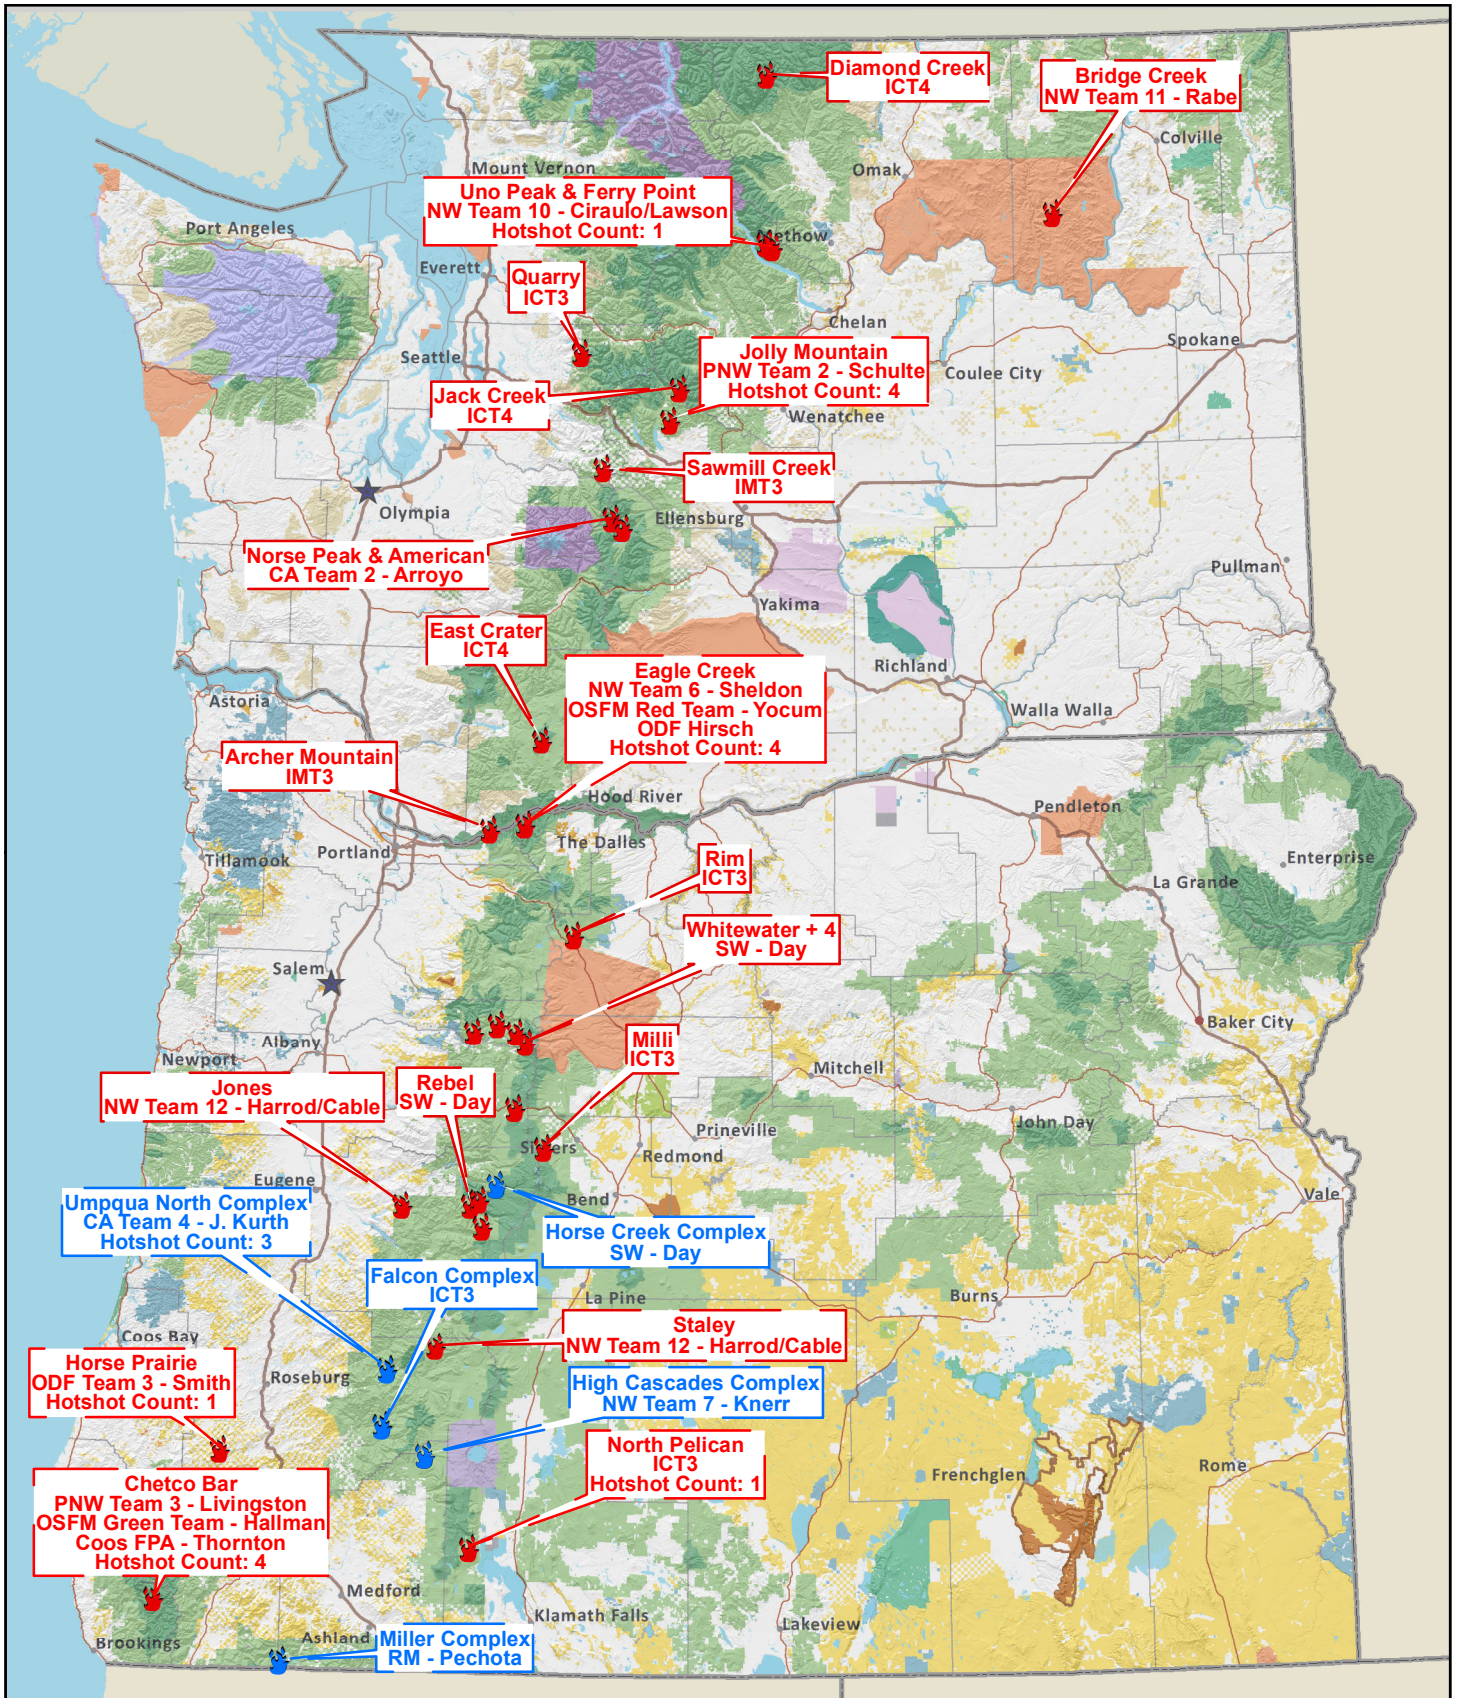

# Washington and Oregon

Current Large Fires: Friday, September 08, 2017 8:31:02 AM

Complex

Active

0 12.5 25 50 Miles