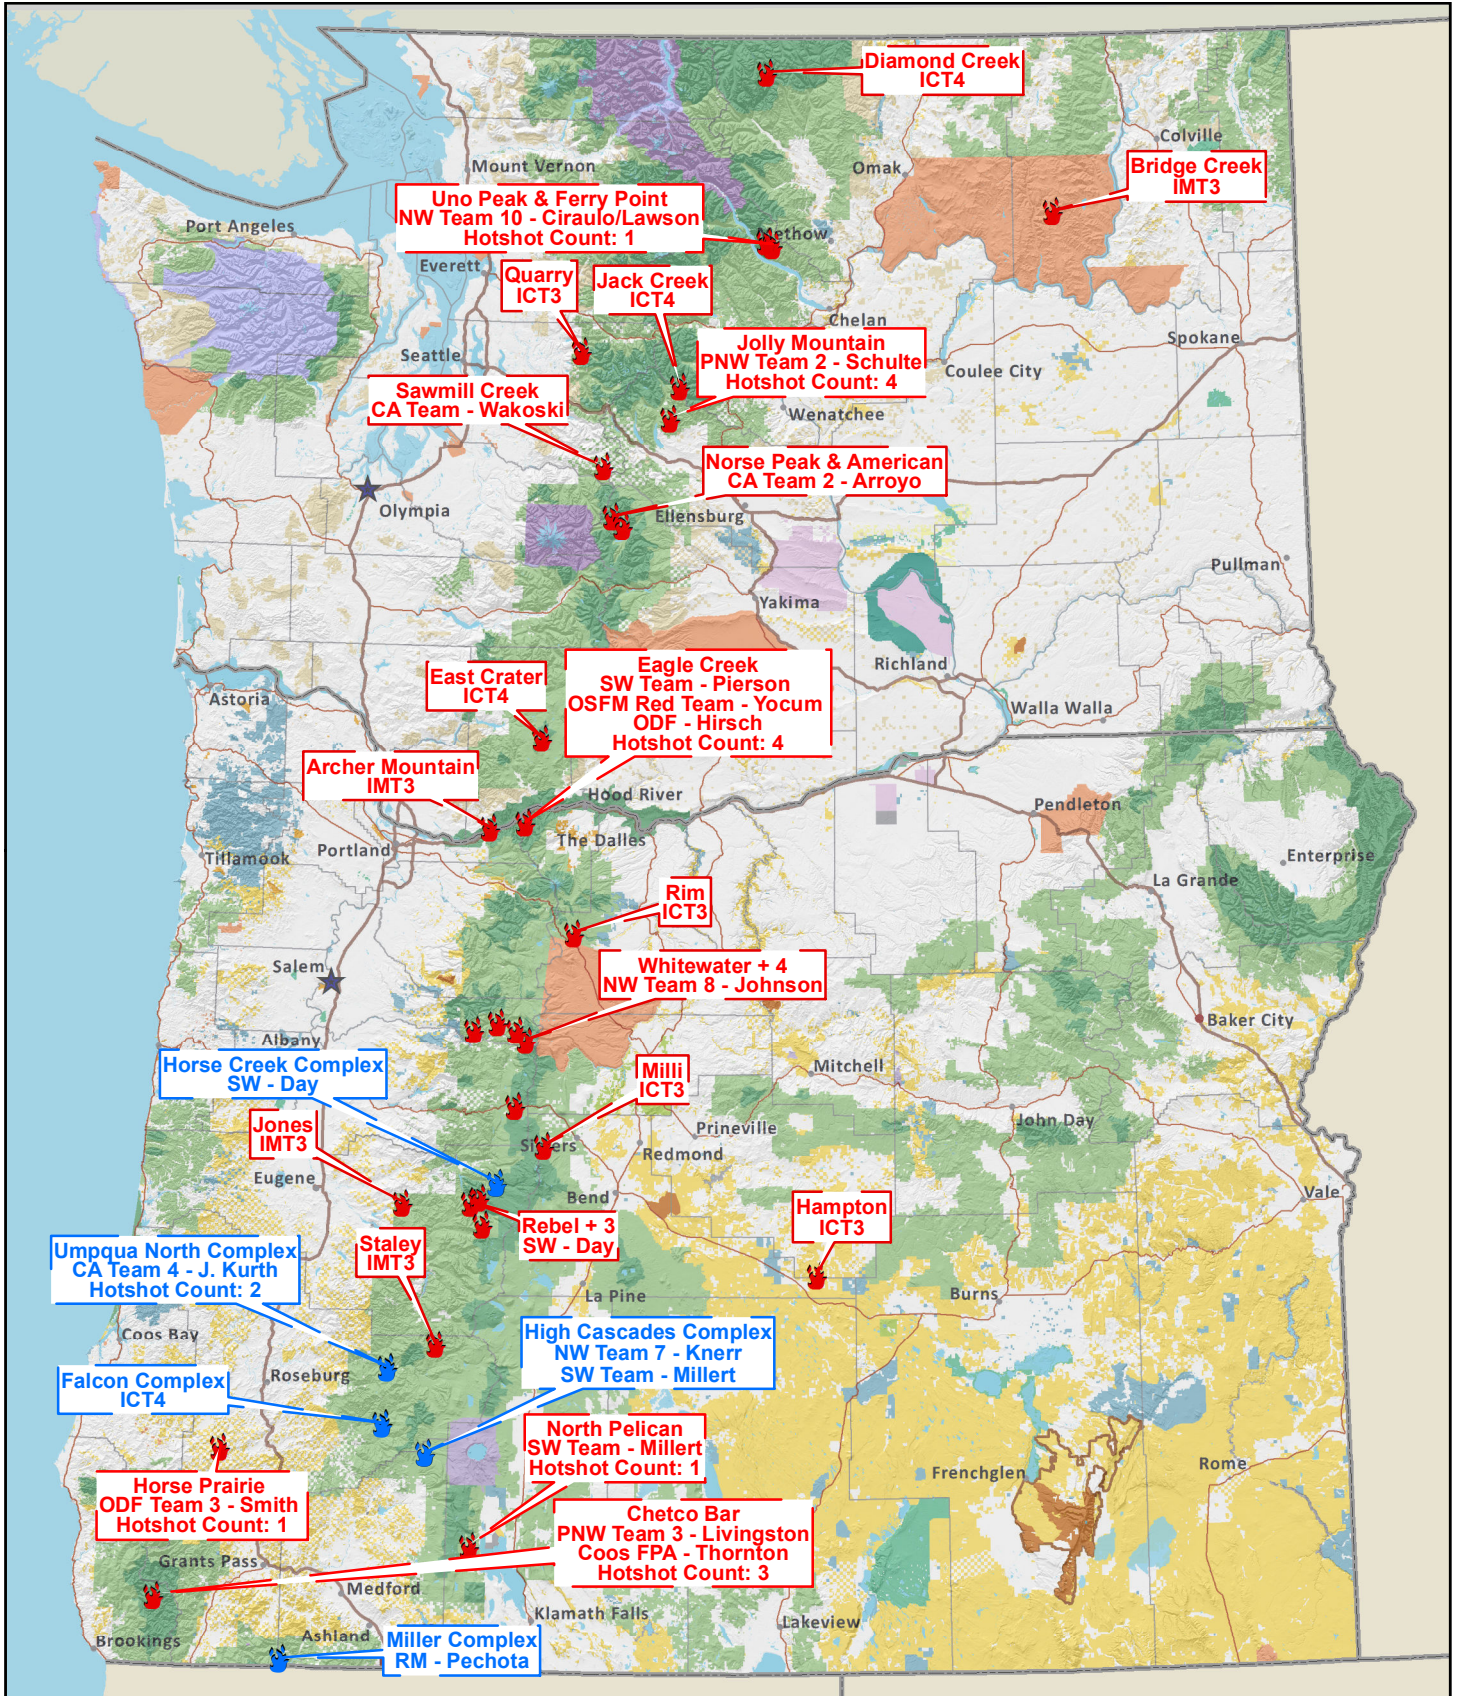

Washington and Oregon

Current Large Fires: Saturday, September 09, 2017 8:33:42 AM

 Complex

 Active

0 12.5 25 50 Miles