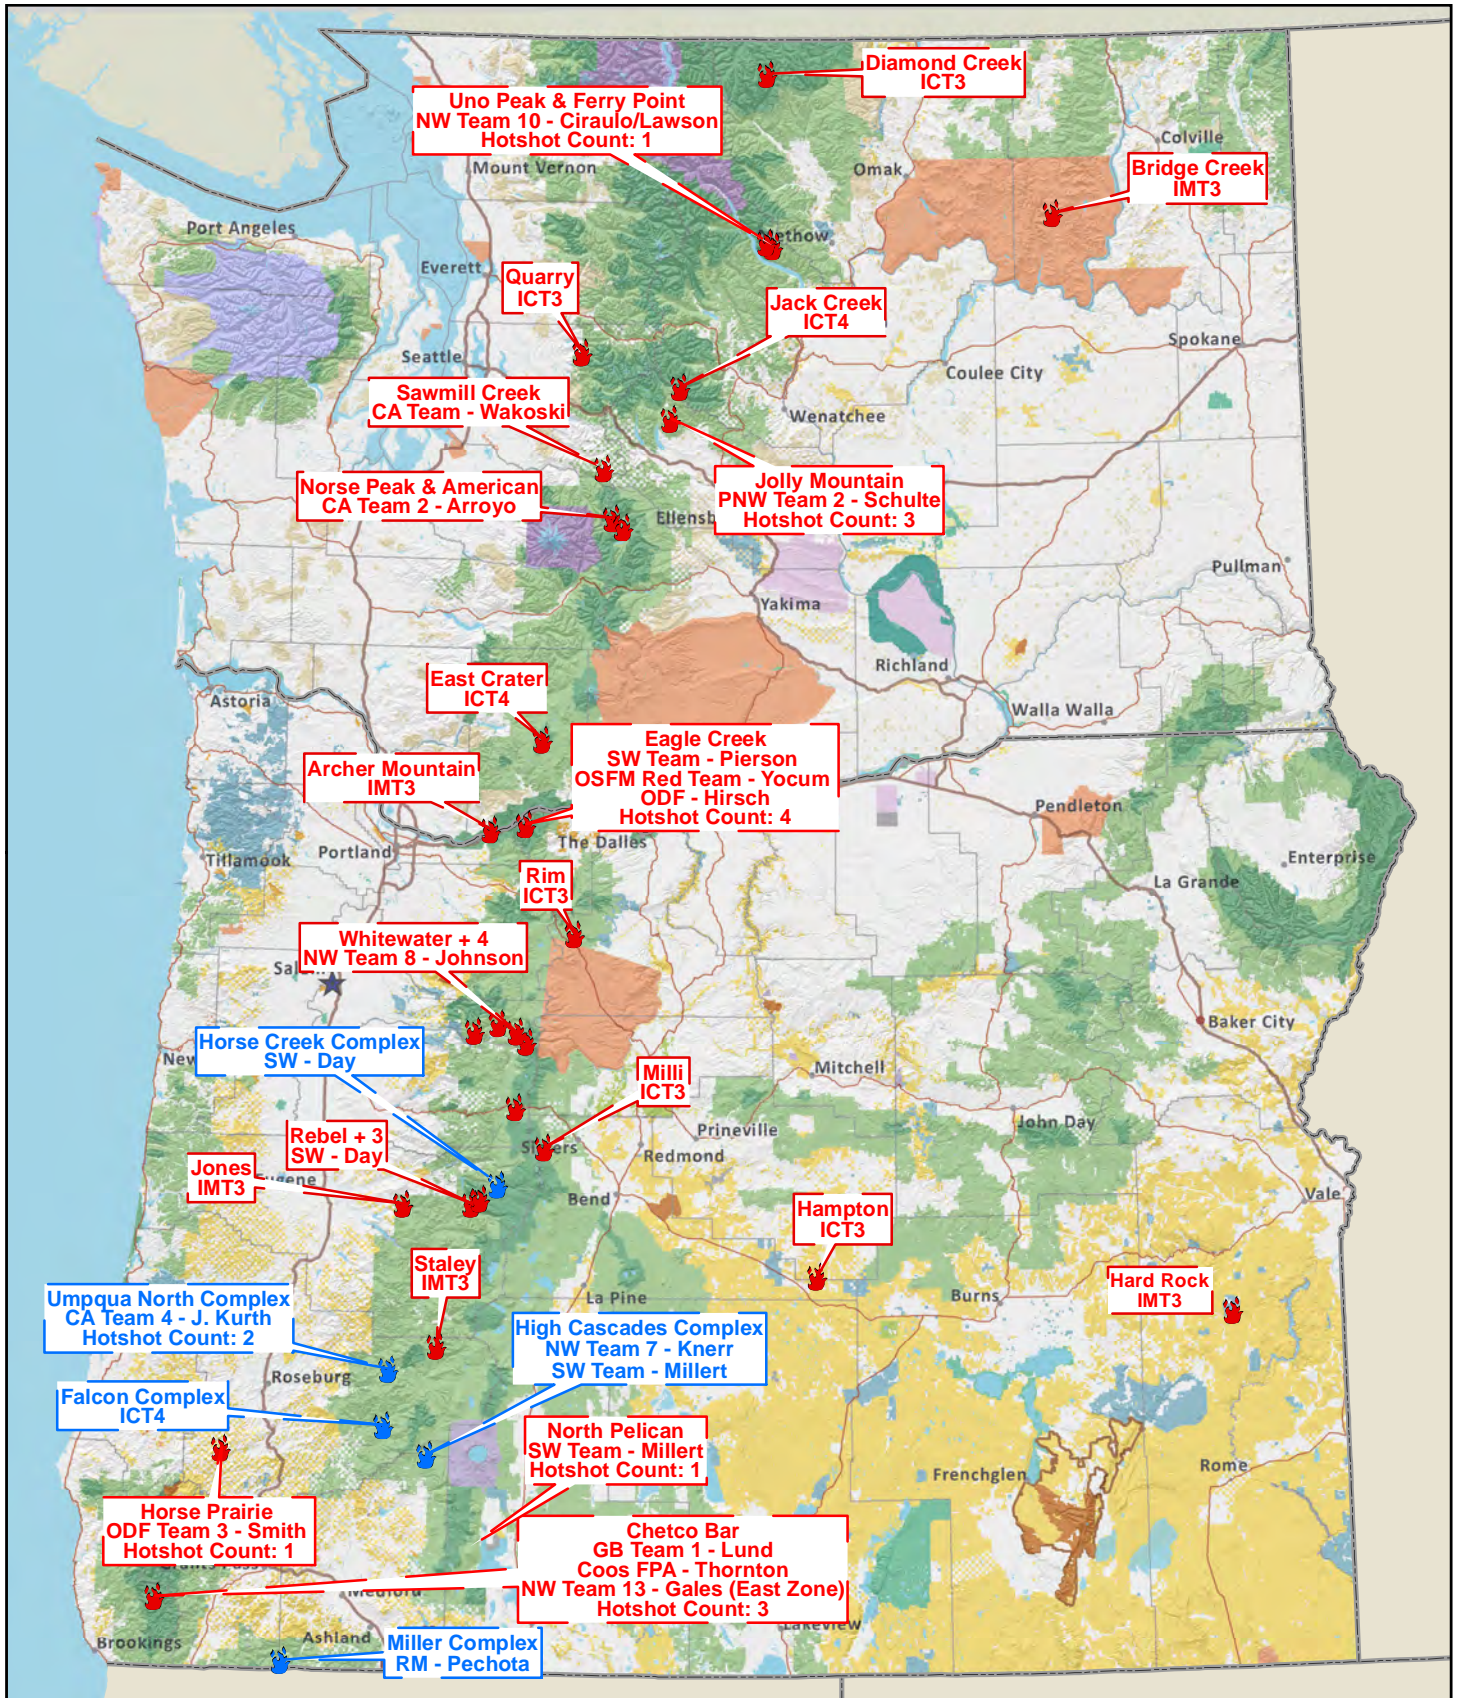

Washington and Oregon

Current Large Fires: Sunday, September 10, 2017 9:08:50 AM

 Complex

 Active

0 12.5 25 50 Miles