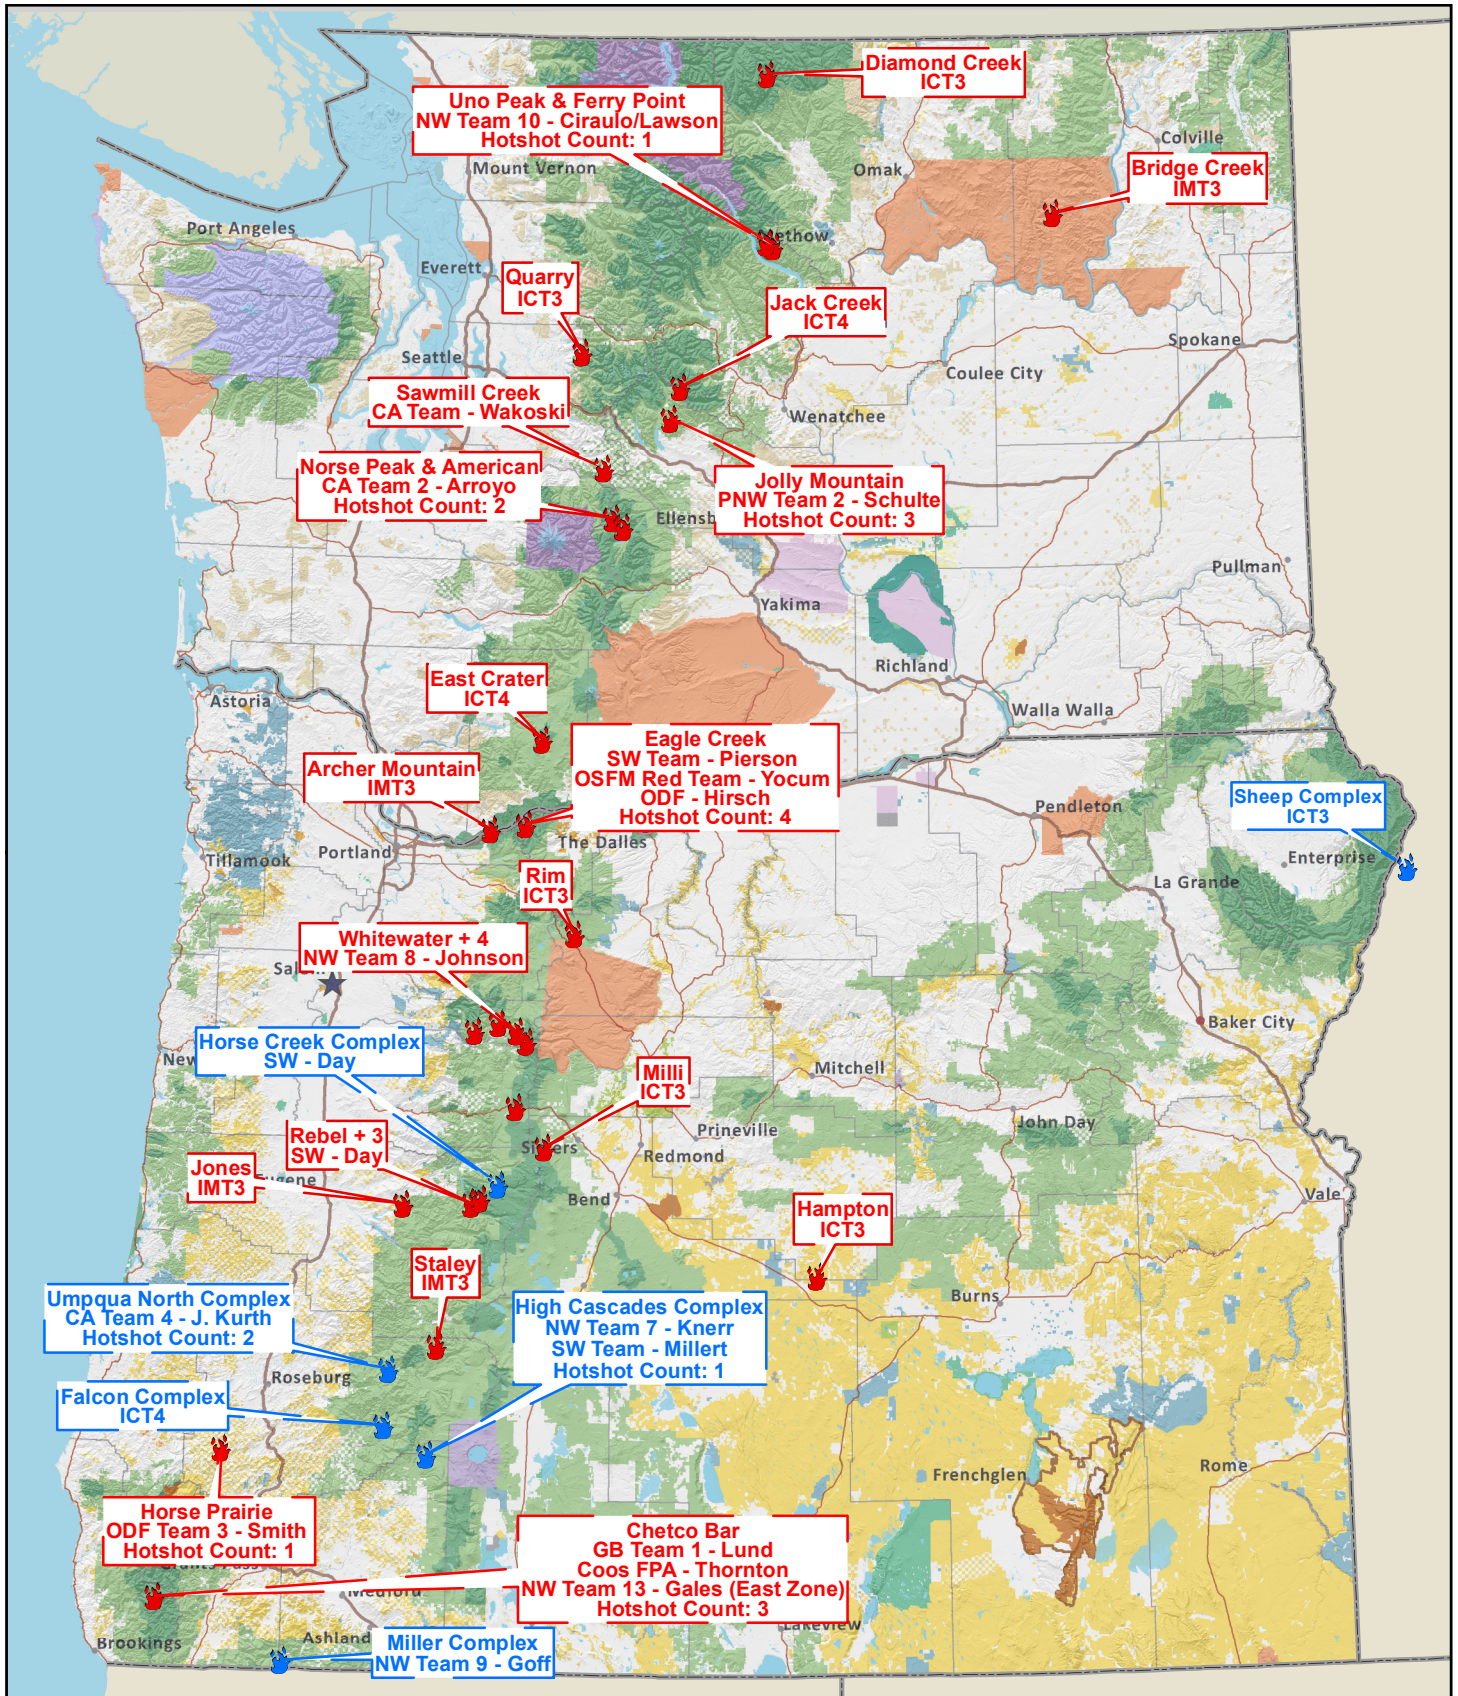

# Washington and Oregon

Current Large Fires: Monday, September 11, 2017 9:08:05 AM

Complex

Active

0 12.5 25 50 Miles