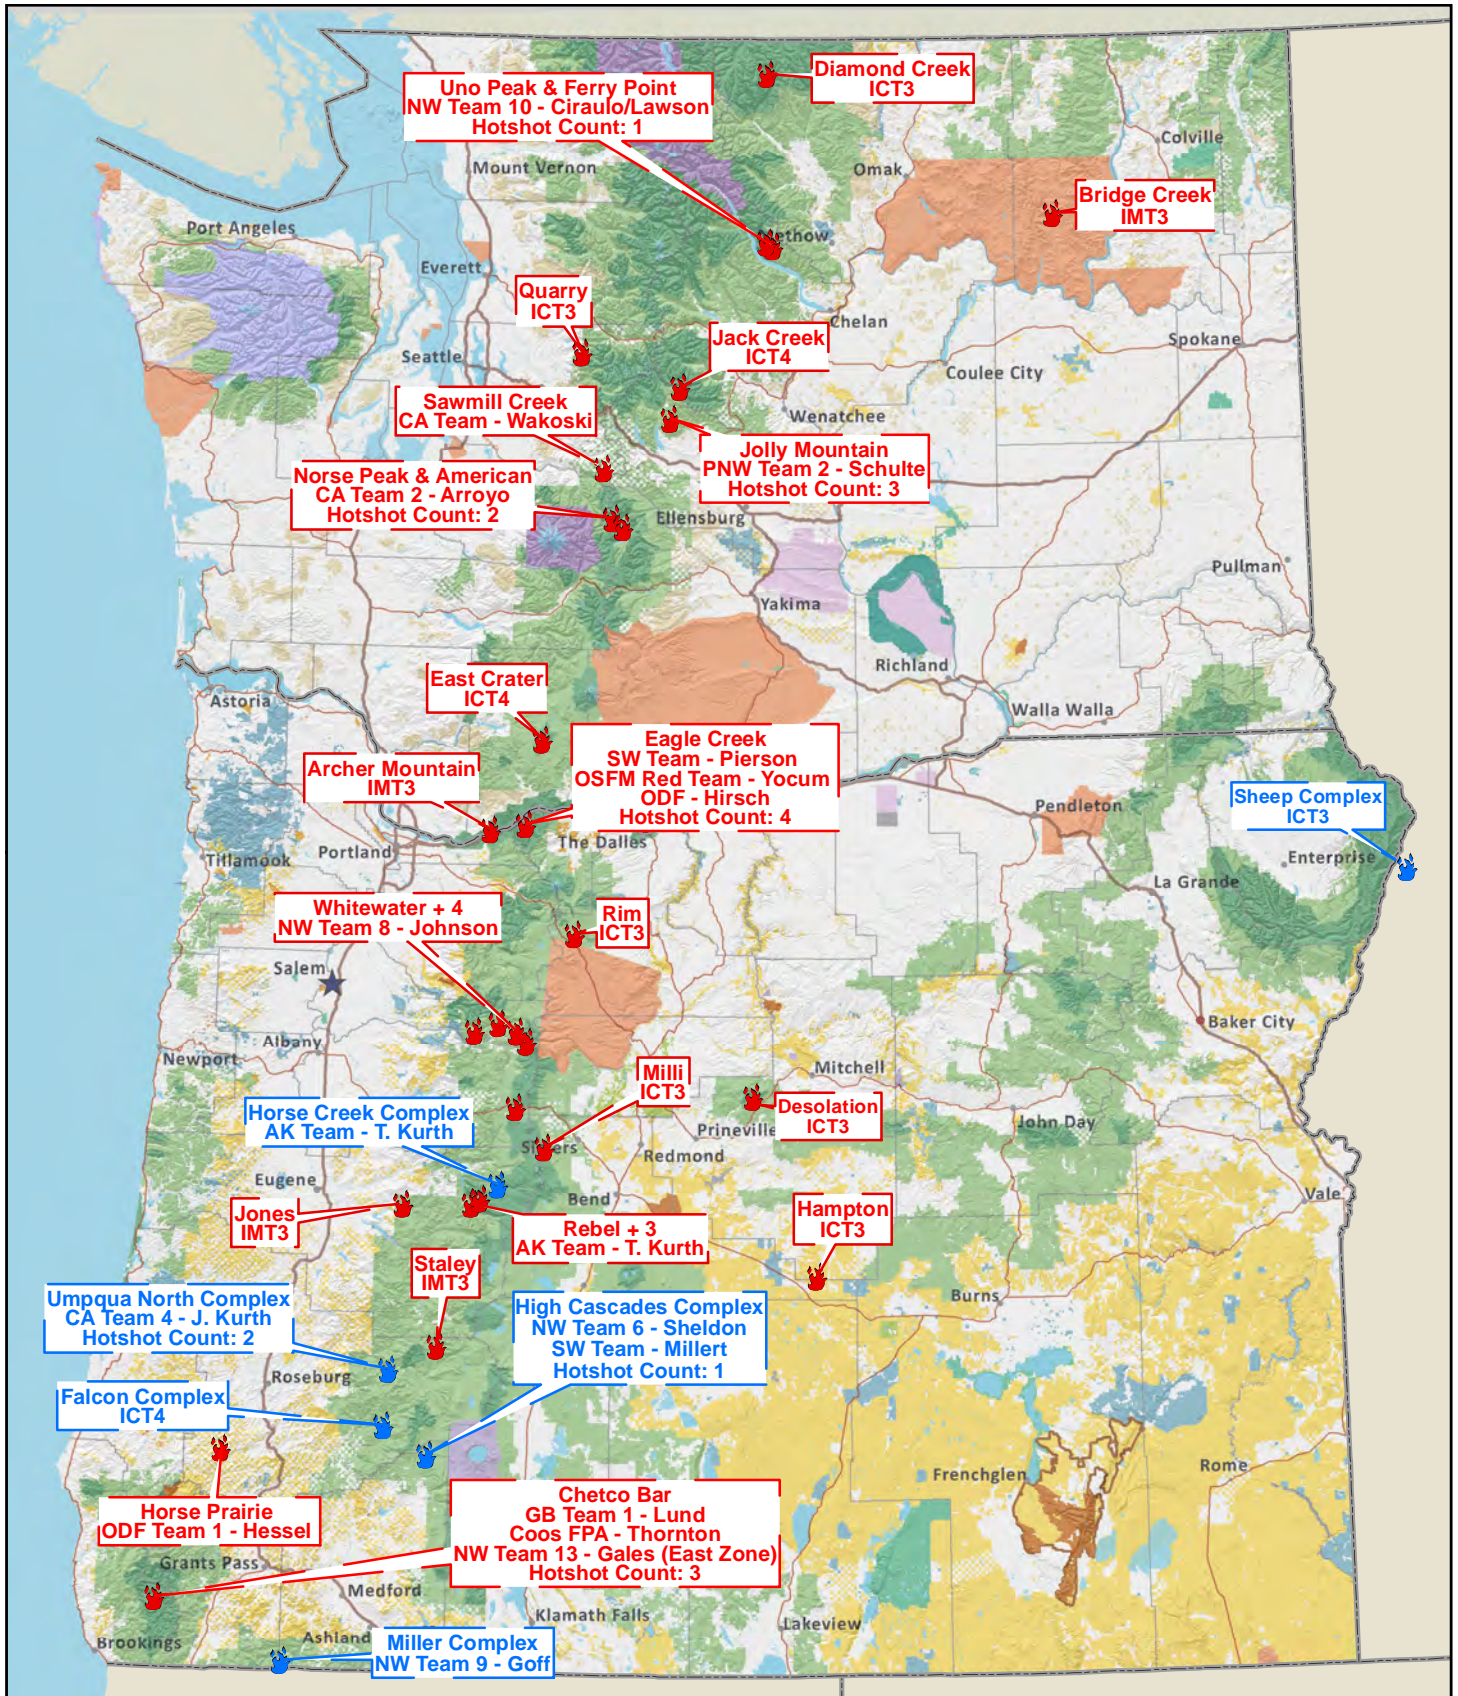

Washington and Oregon

Current Large Fires: Tuesday, September 12, 2017 9:00:41 AM

Complex

Active

0 12.5 25 50 Miles