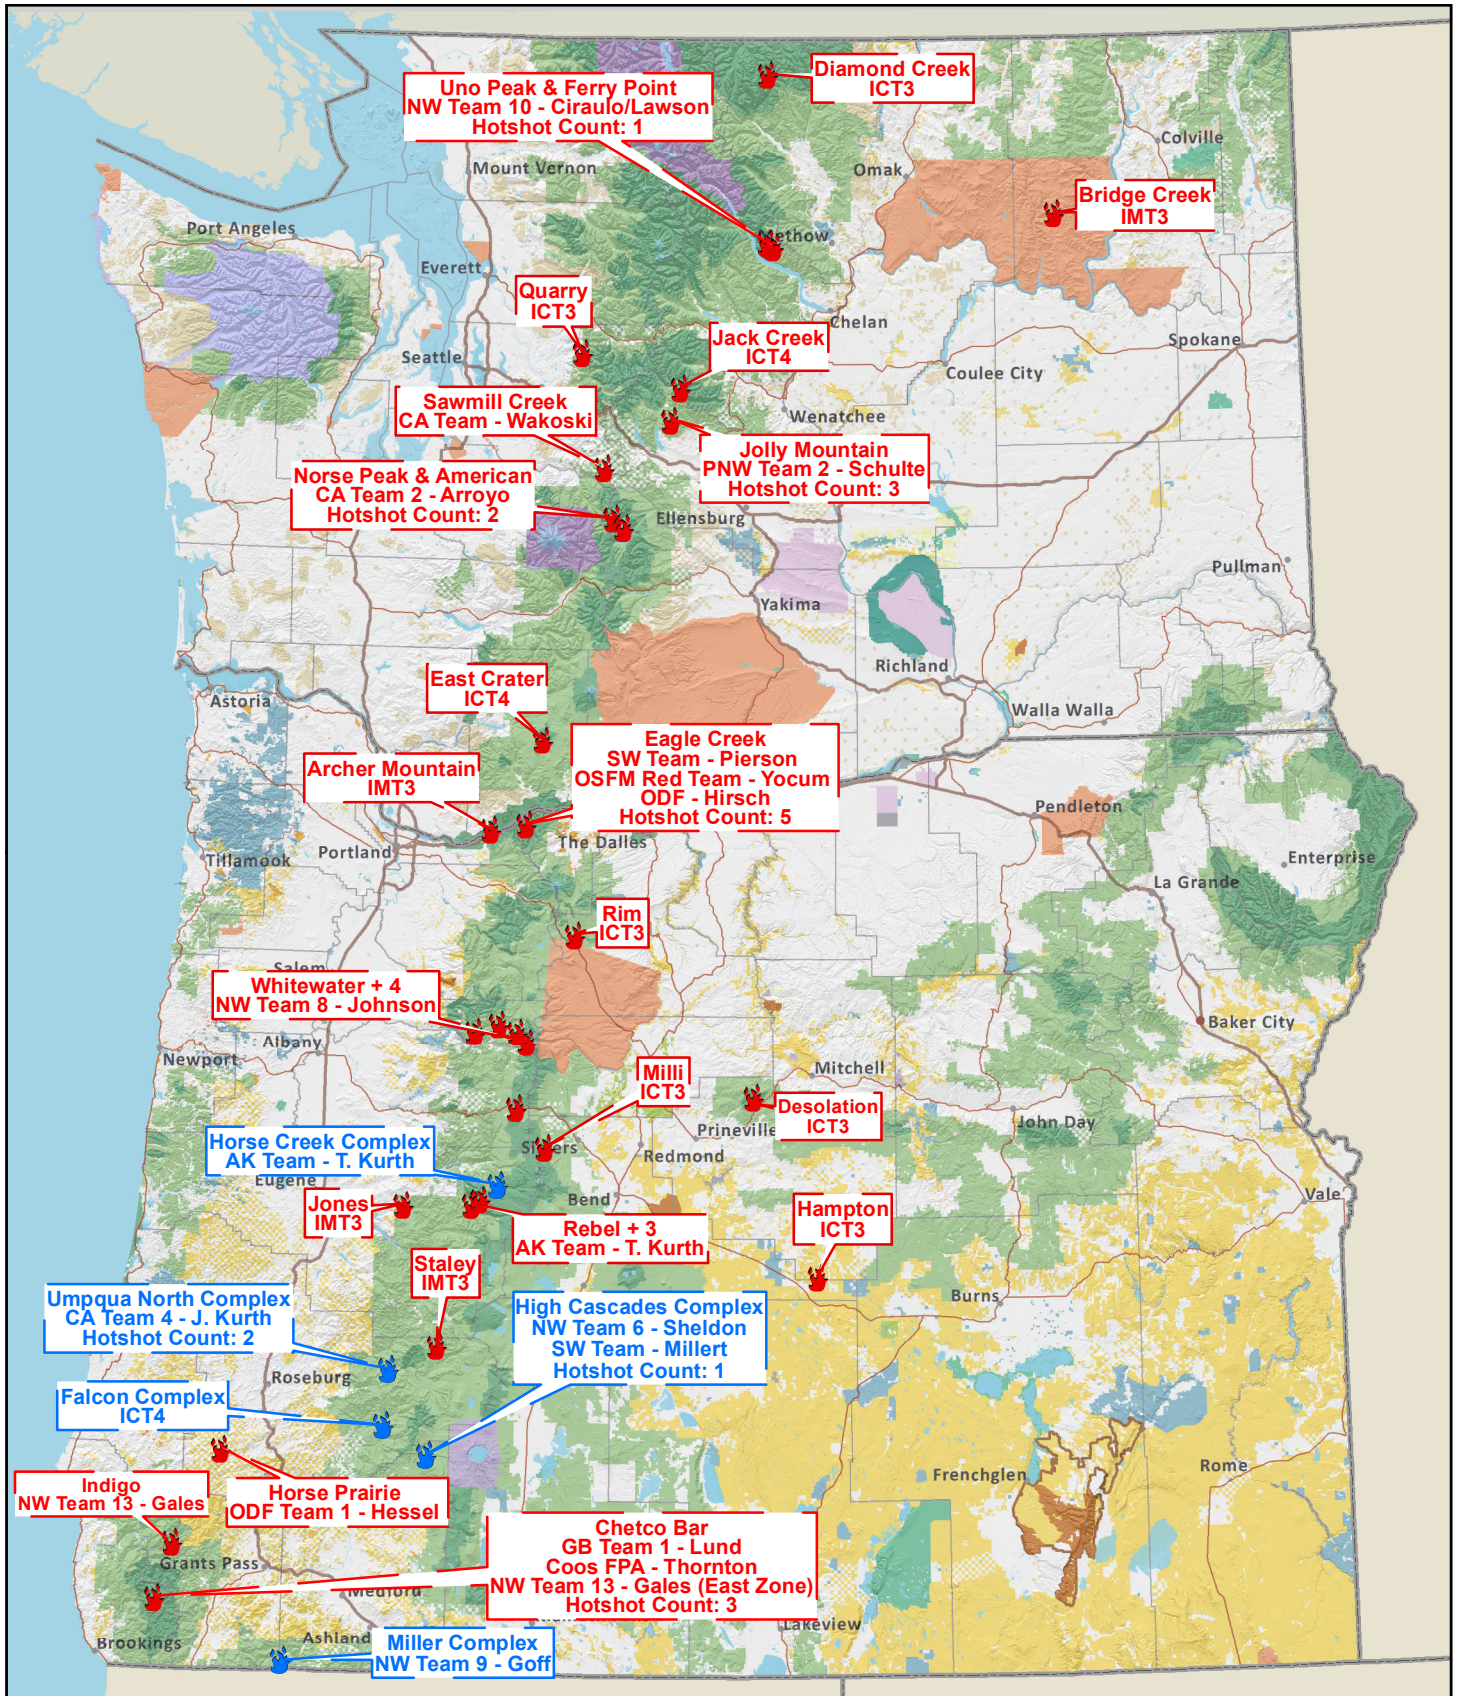

Washington and Oregon

Current Large Fires: Wednesday, September 13, 2017 8:38:30 AM

Complex

Active

0 12.5 25 50 Miles