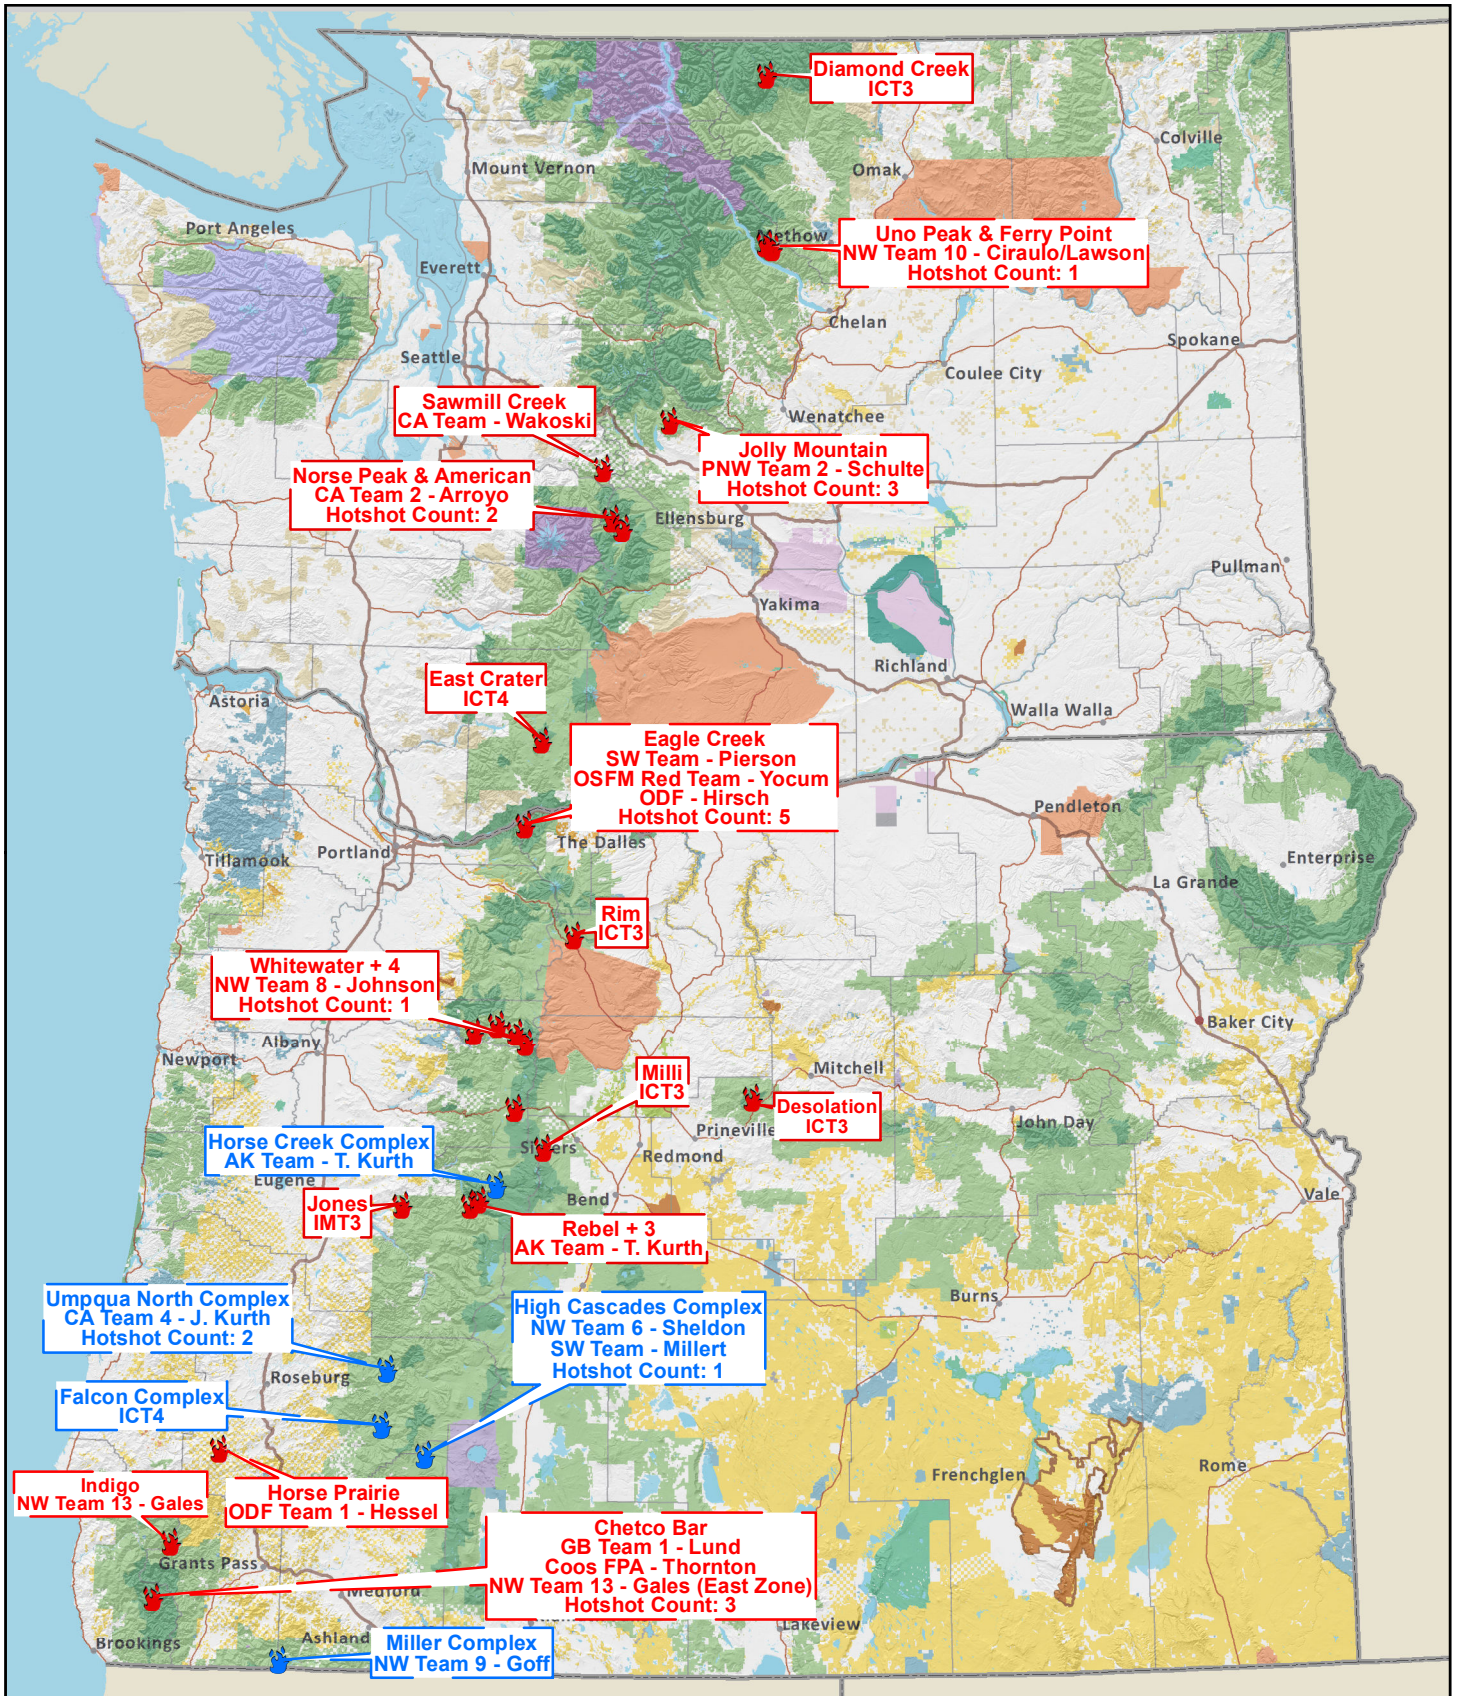

Washington and Oregon

Current Large Fires: Thursday, September 14, 2017 2:58:40 PM

Complex

Active

0 12.5 25 50 Miles