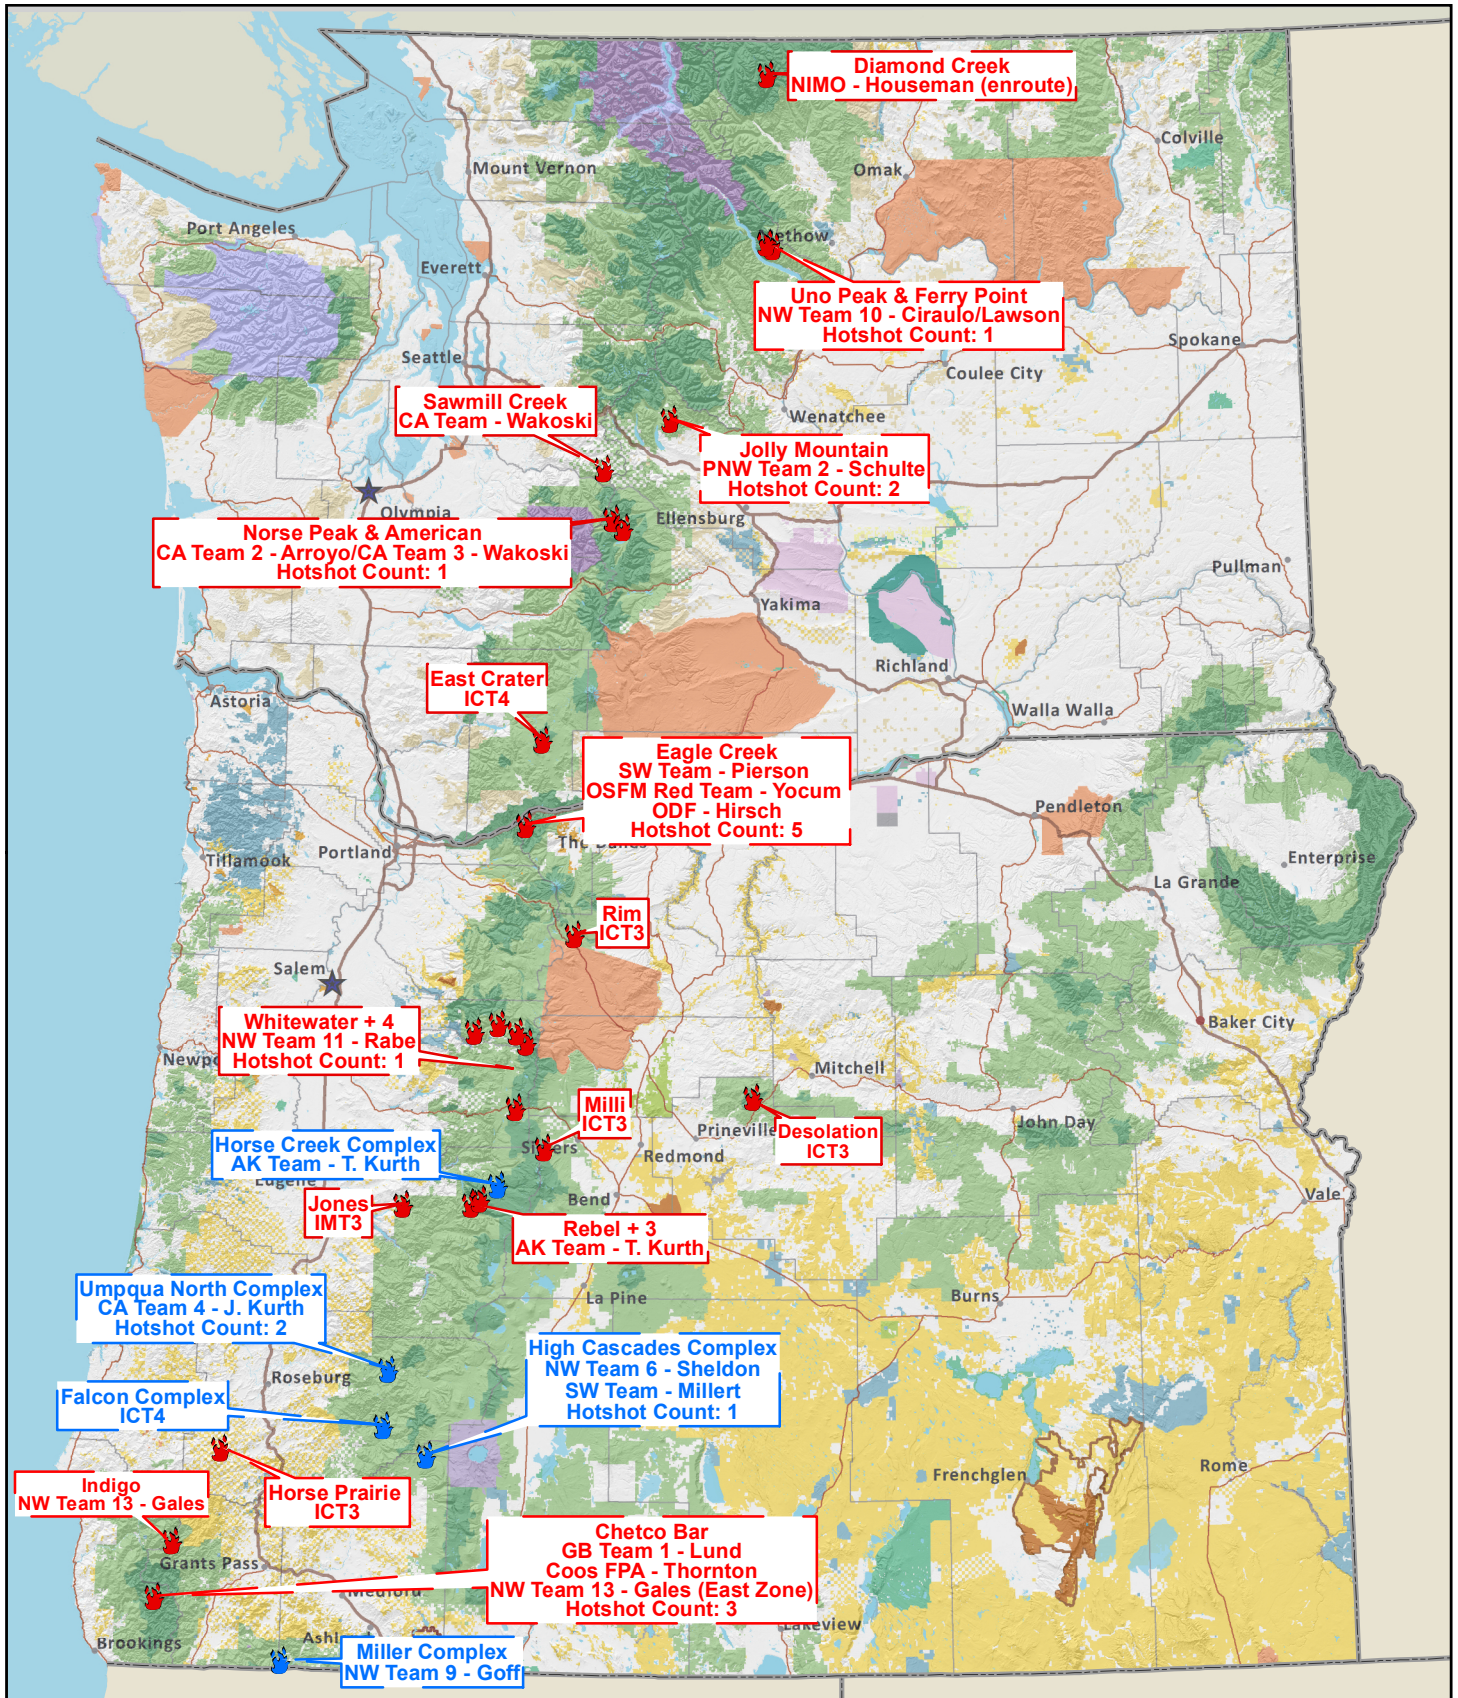

Washington and Oregon

Current Large Fires: Friday, September 15, 2017 9:52:23 AM

Complex

Active

0 12.5 25 50 Miles