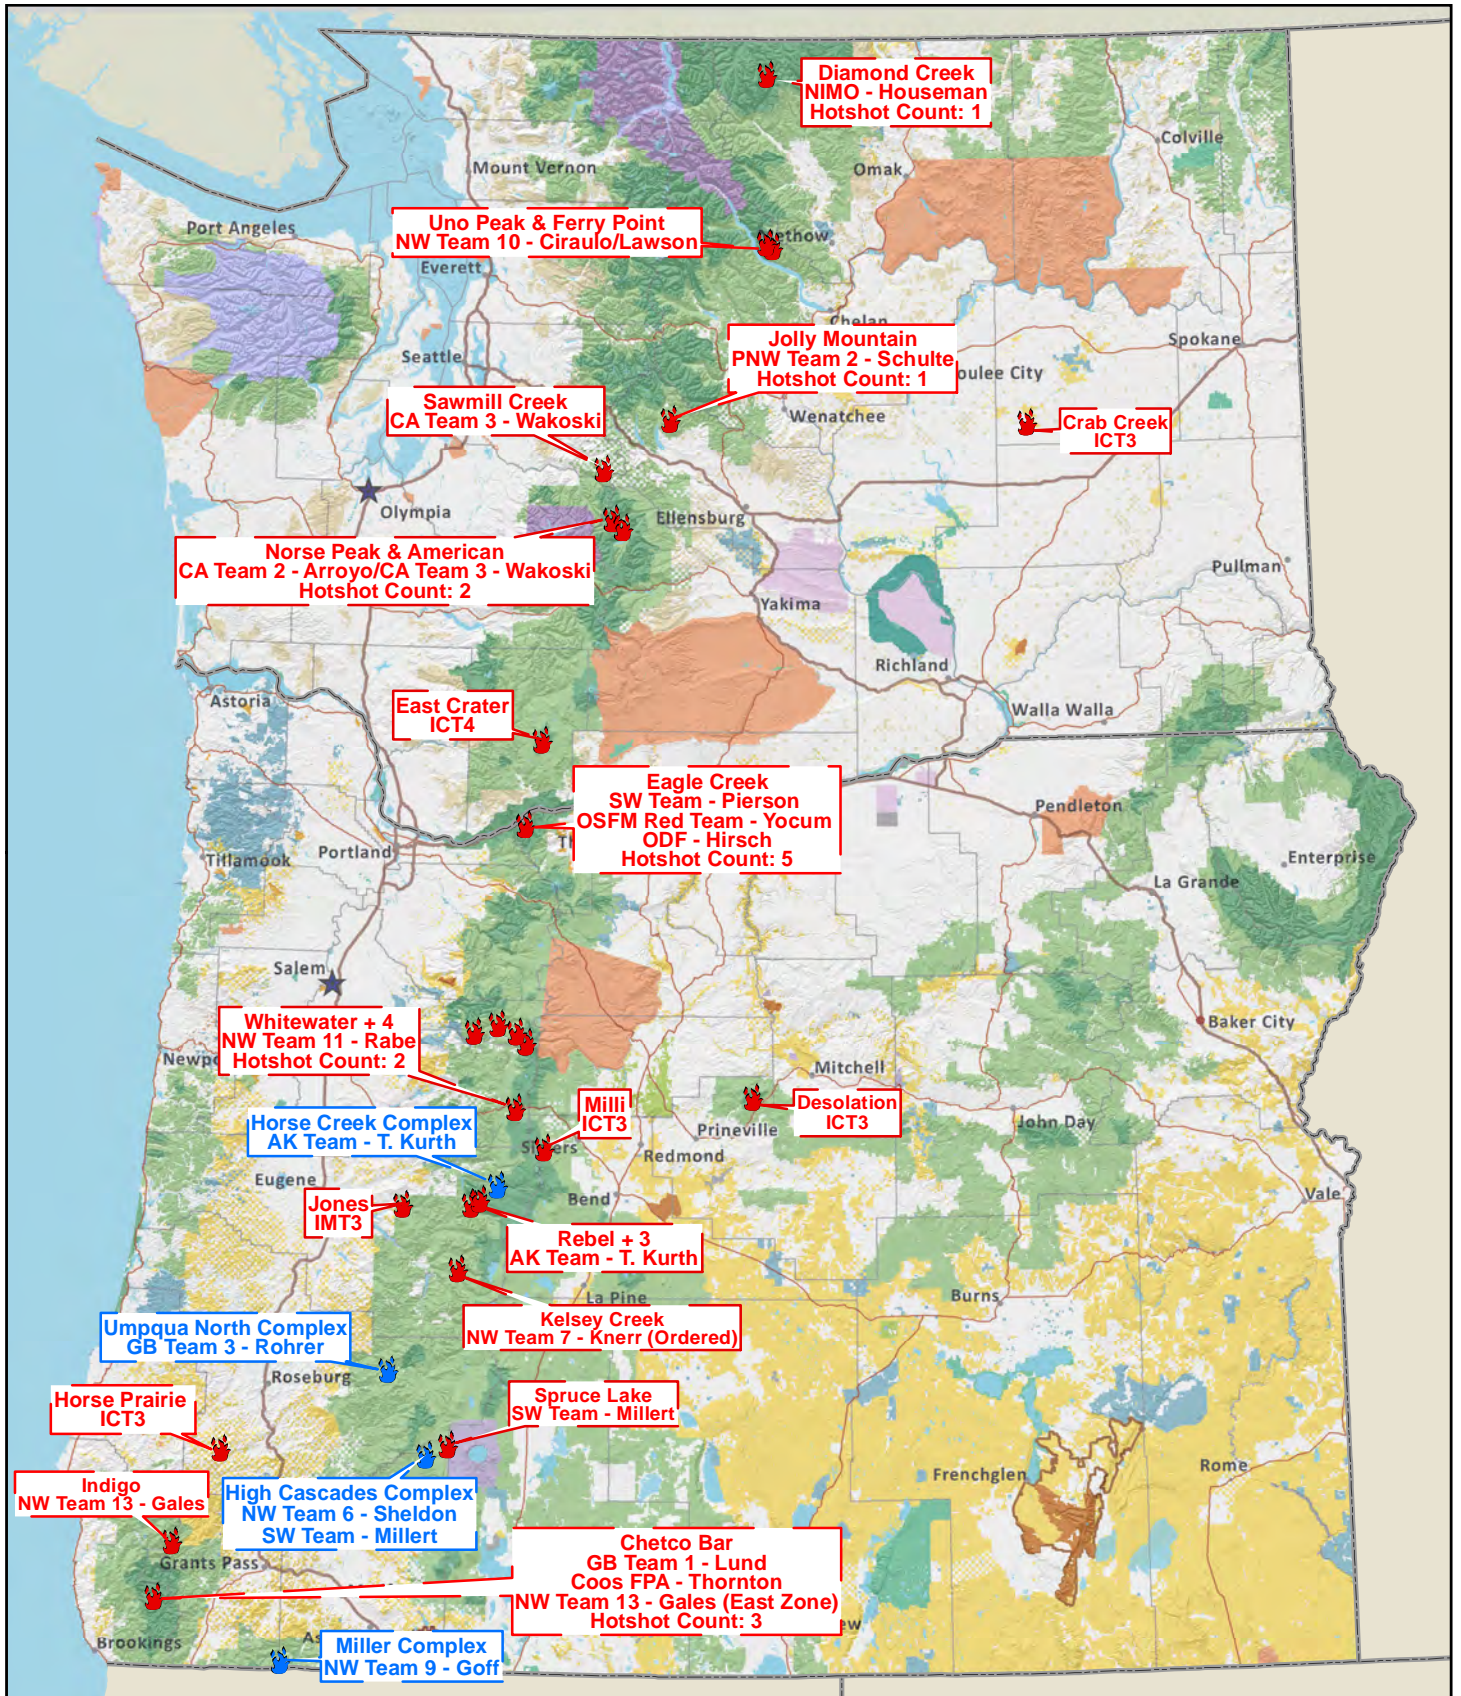

Washington and Oregon

Current Large Fires: Saturday, September 16, 2017 9:48:05 AM

Complex

Active

0 12.5 25 50 Miles