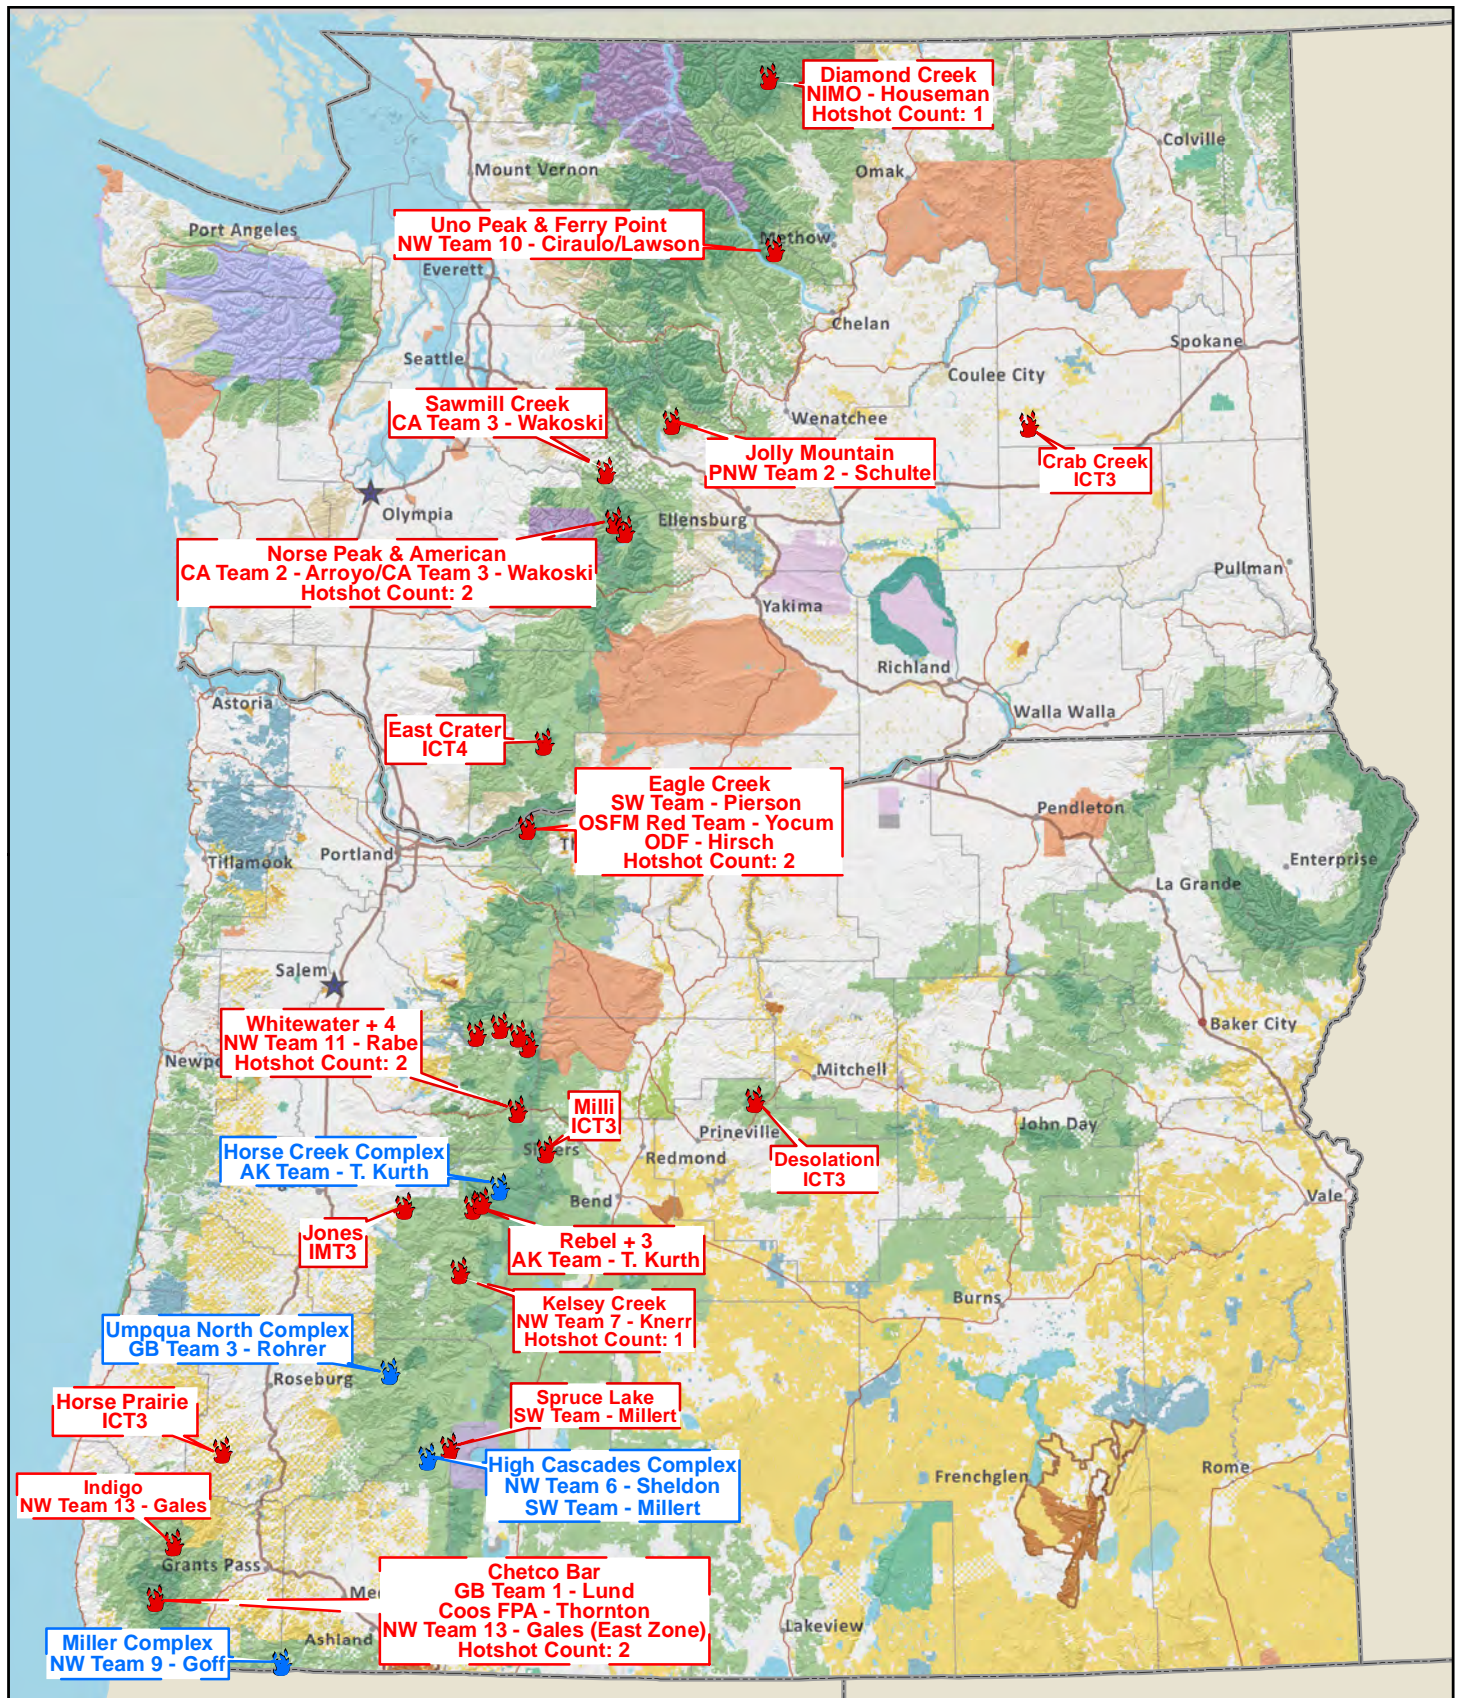

# Washington and Oregon

Current Large Fires: Sunday, September 17, 2017 10:05:20 AM

Complex

Active

0 12.5 25 50 Miles