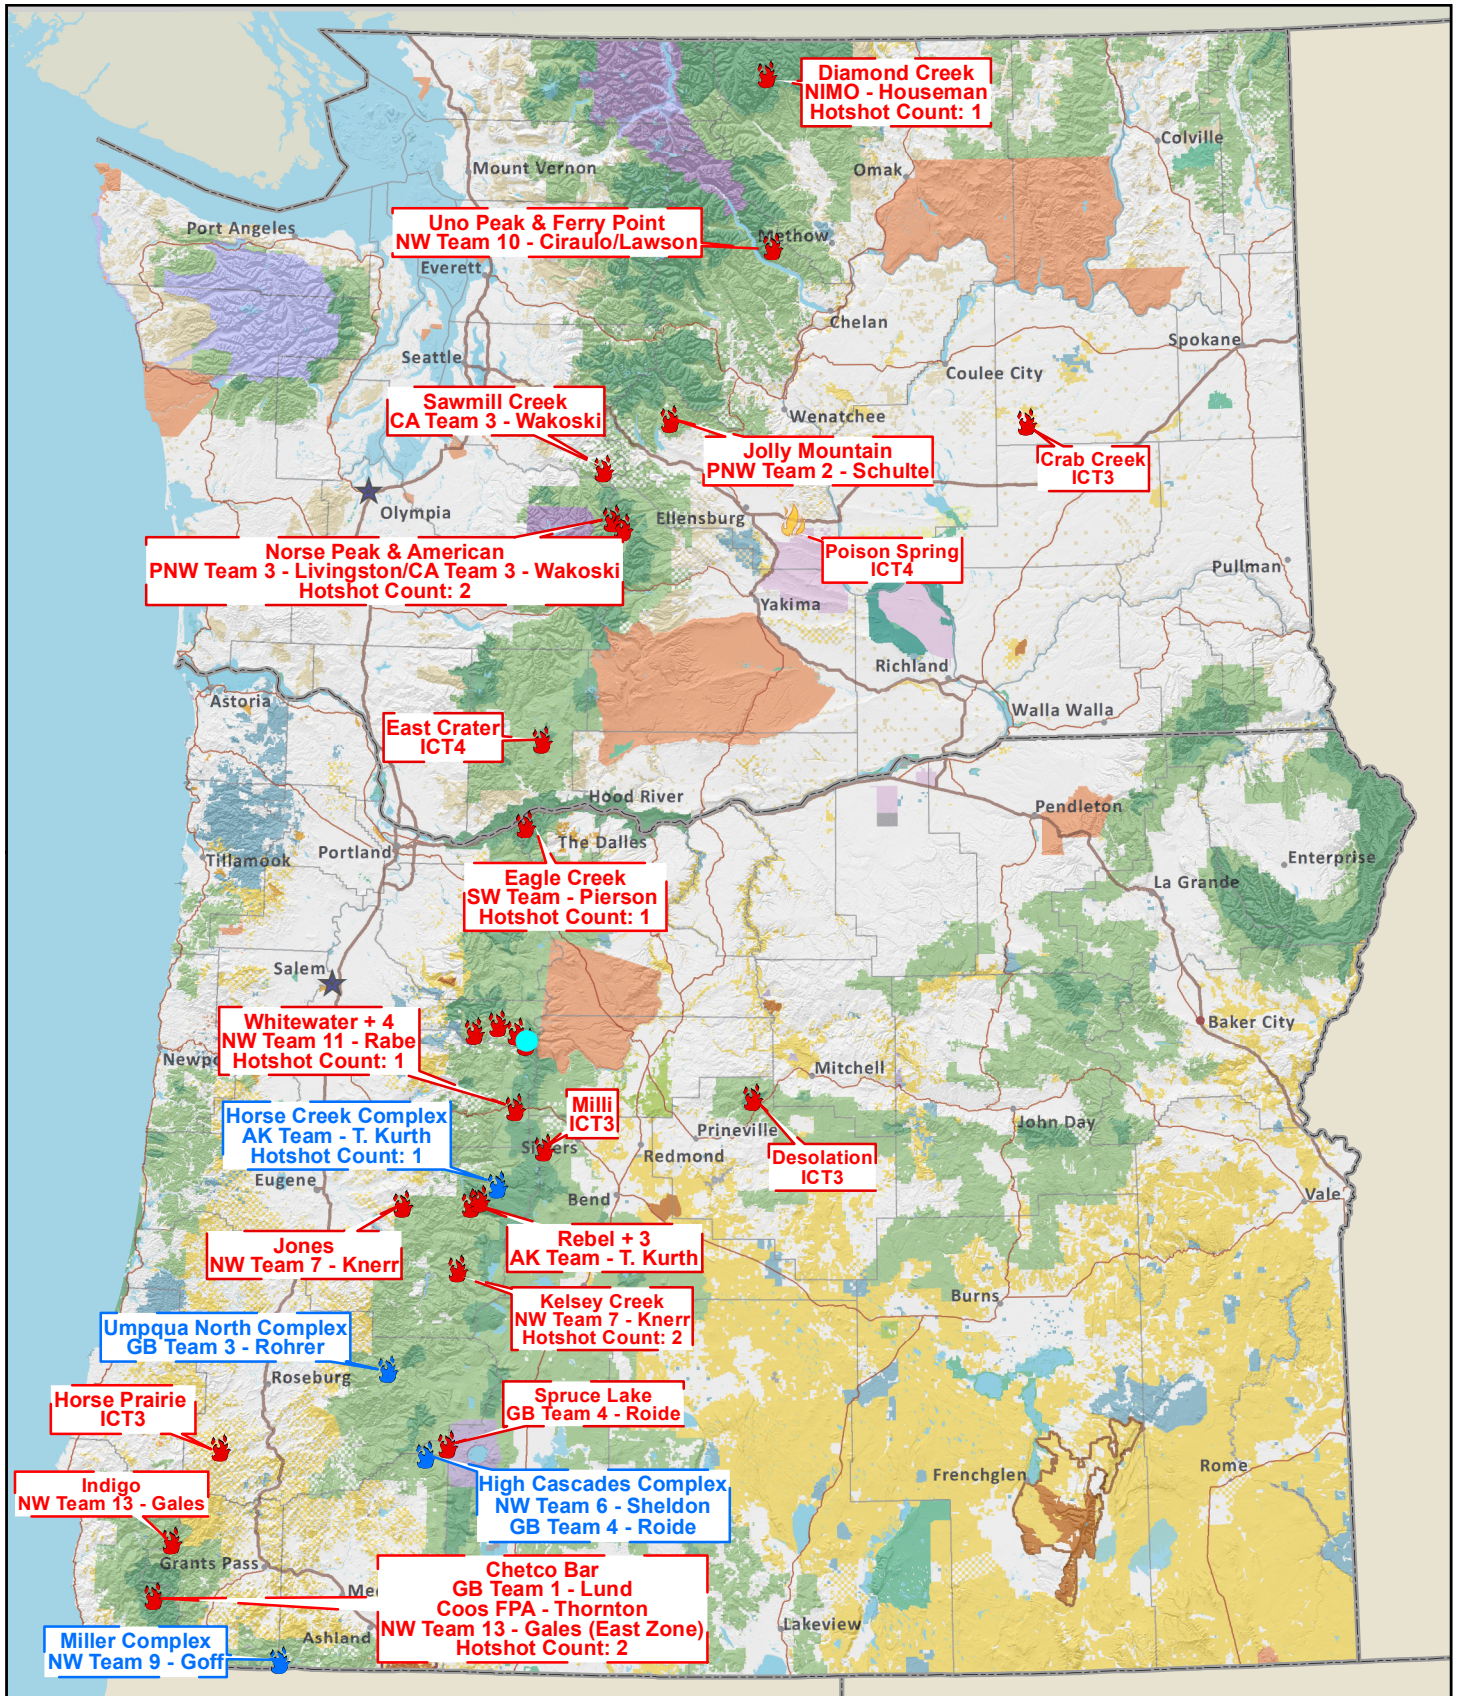

Washington and Oregon

Current Large Fires: Monday, September 18, 2017 10:21:48 AM

Complex

Active

Contained

0 12.5 25 50 Miles