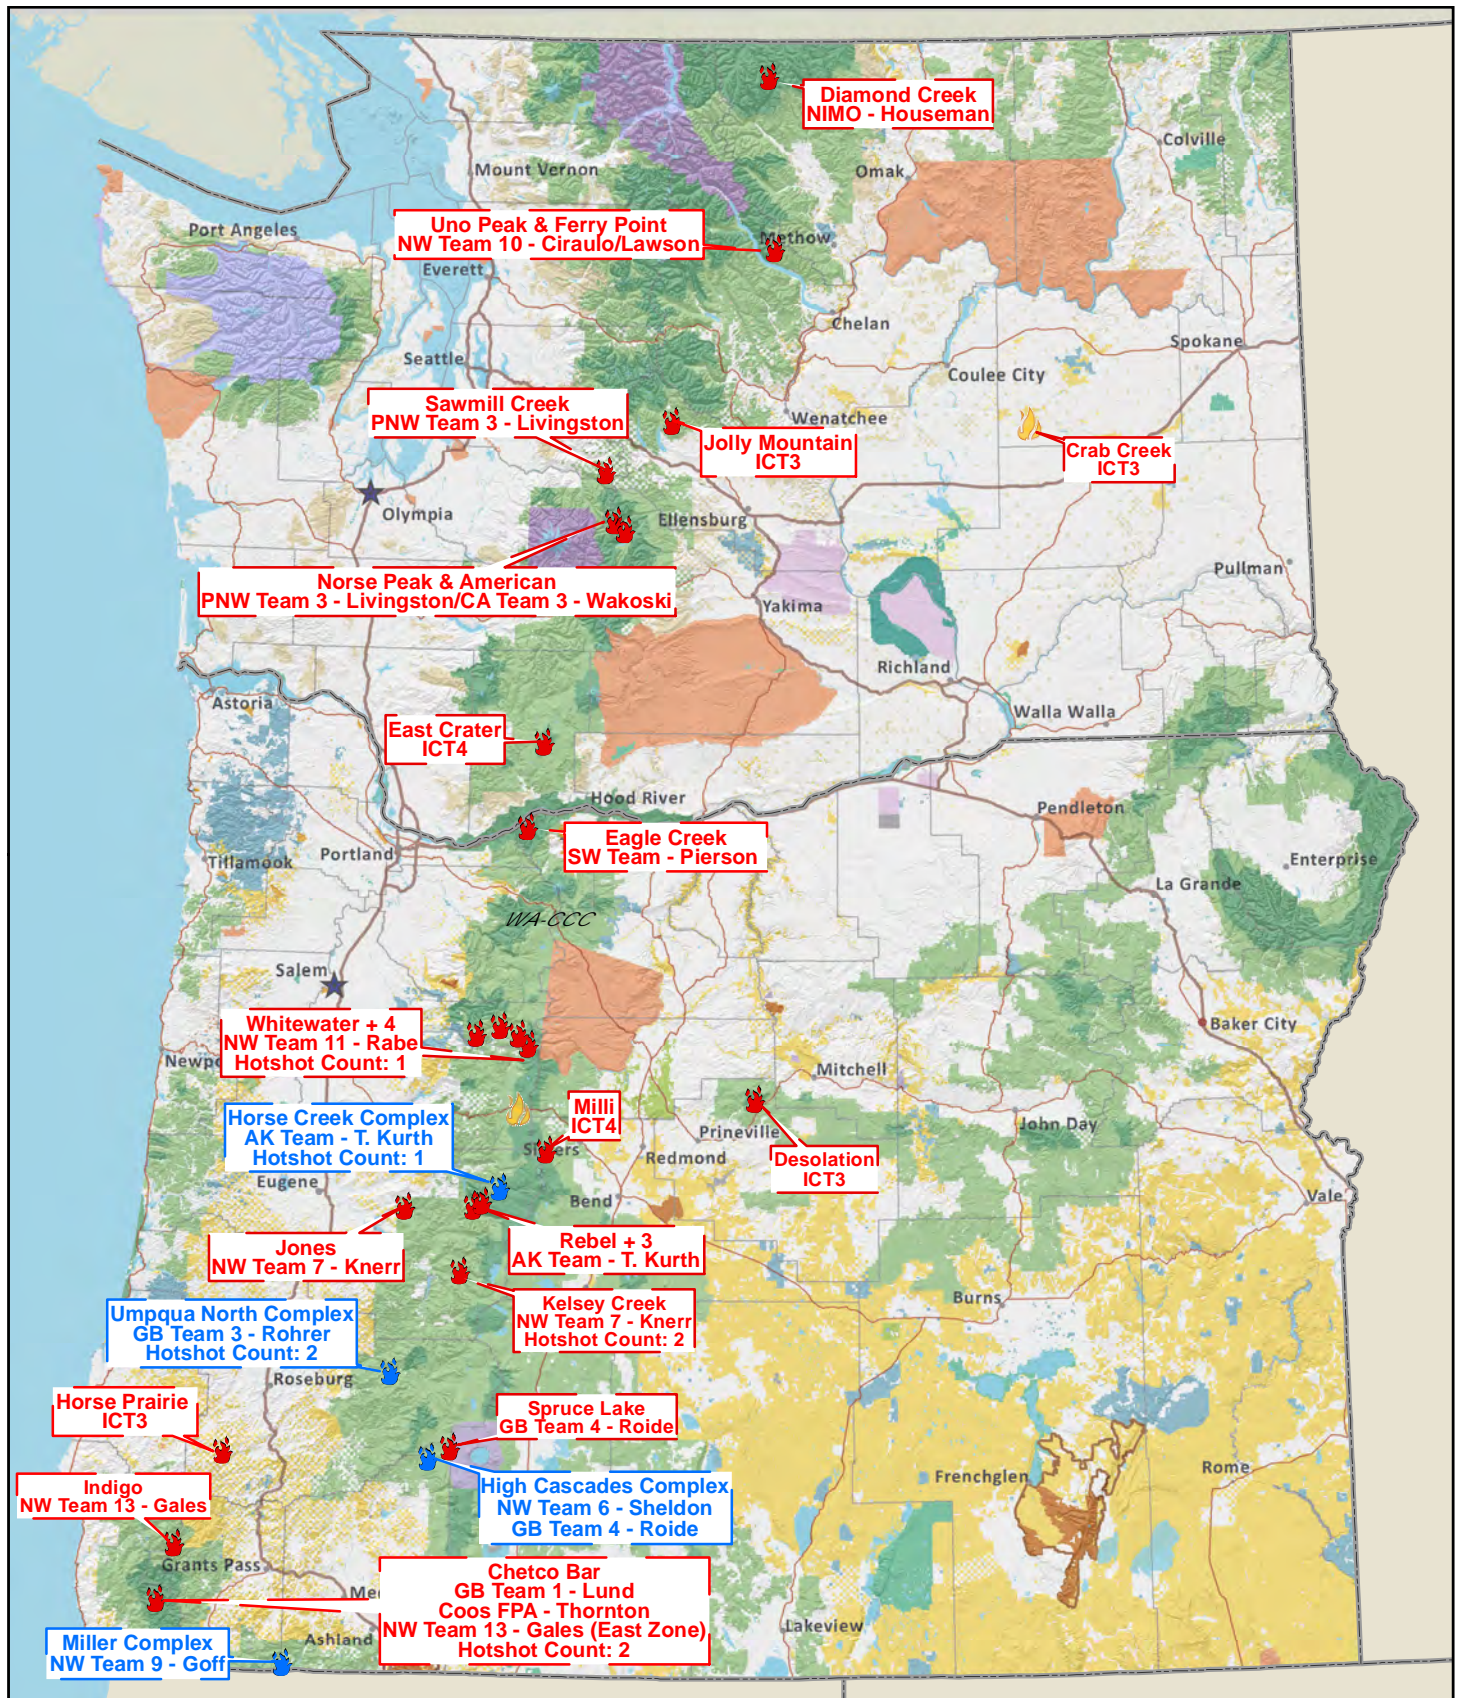

# Washington and Oregon

Current Large Fires: Tuesday, September 19, 2017 10:28:59 AM

Complex

Active

Contained

0 12.5 25 50 Miles