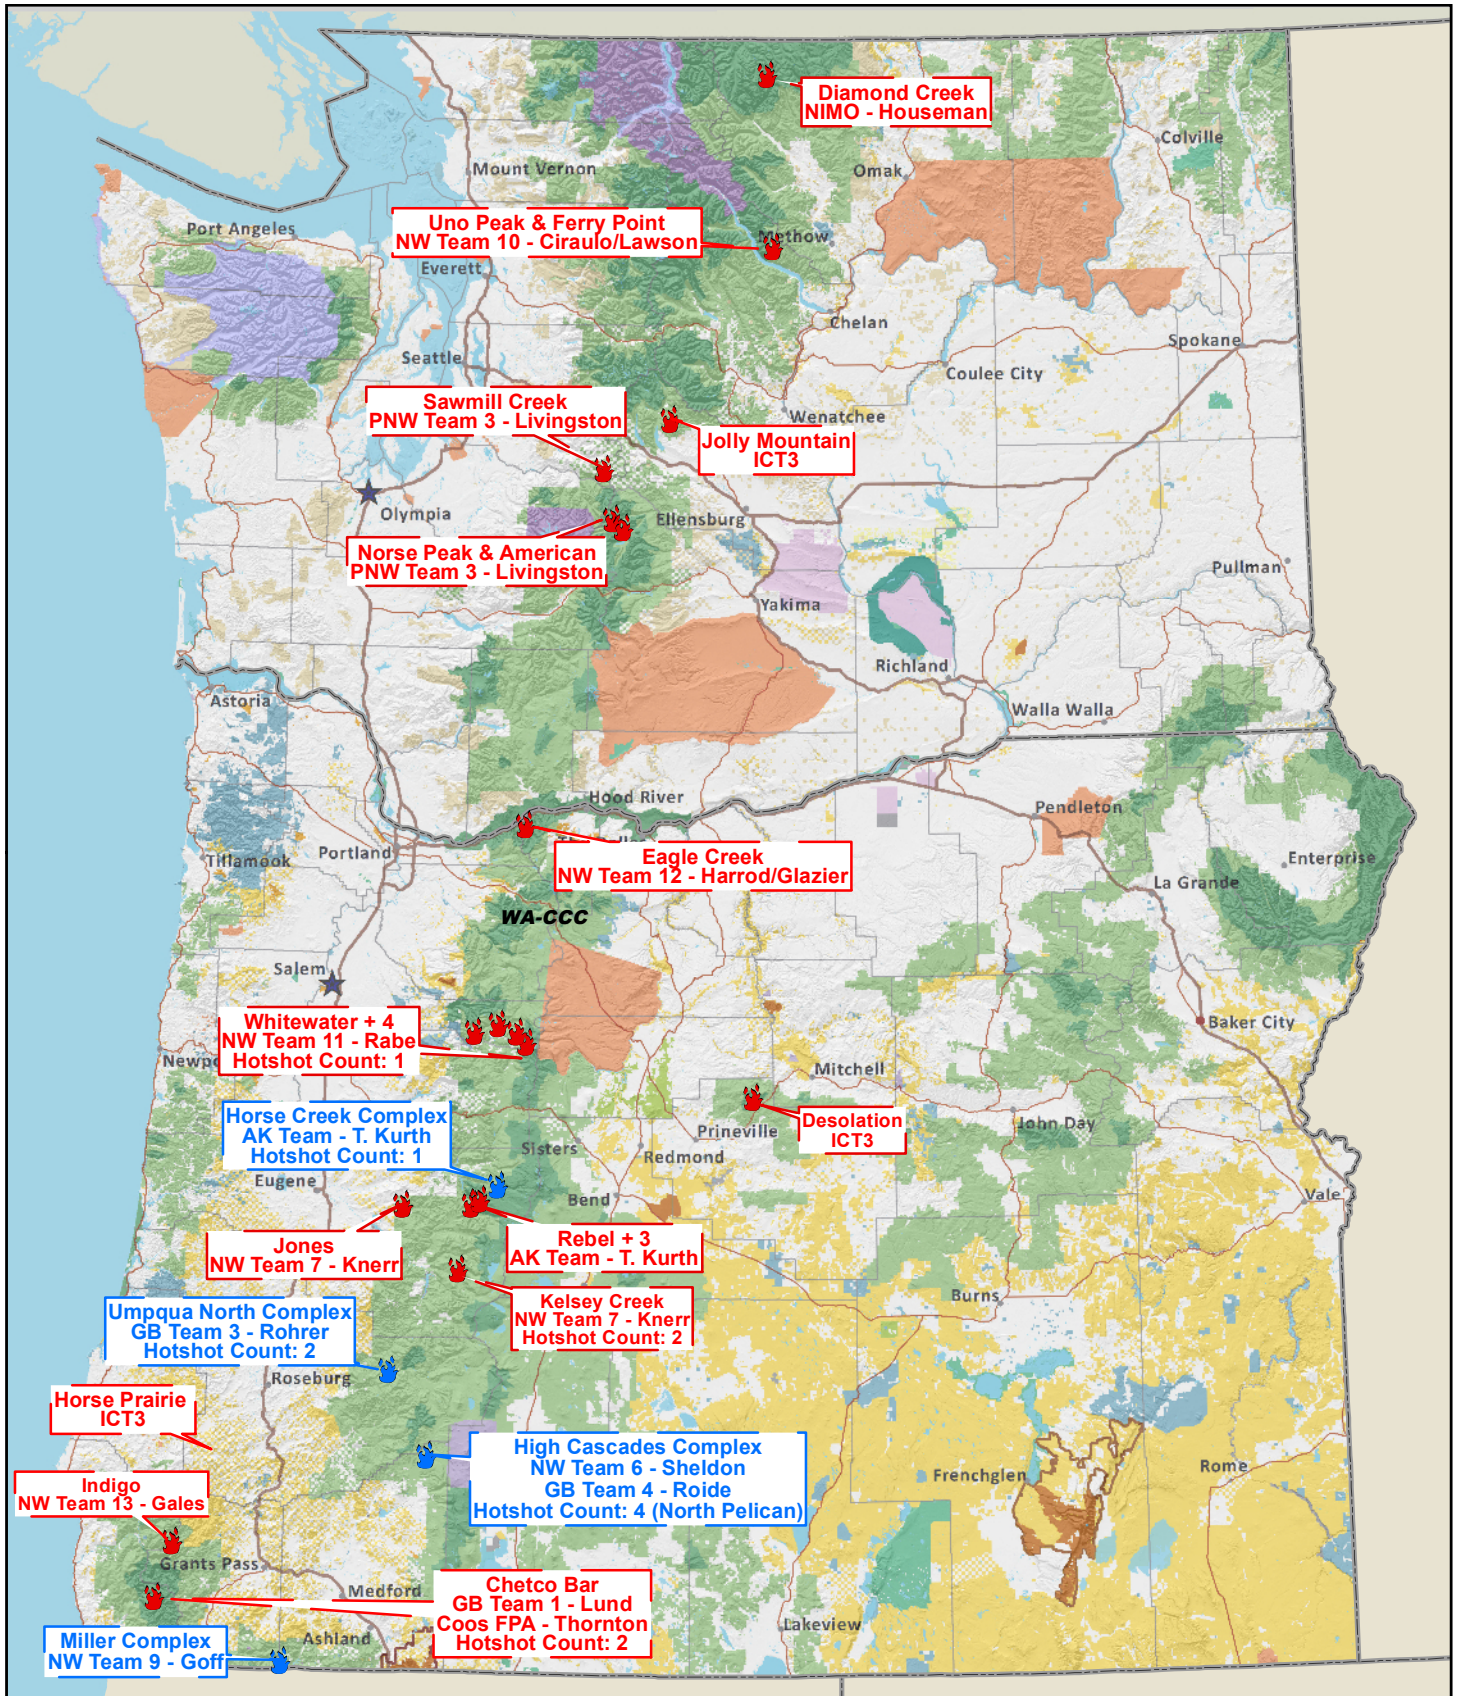

# Washington and Oregon

Current Large Fires: Wednesday, September 20, 2017 9:32:00 AM

Complex

Active

0 12.5 25 50 Miles