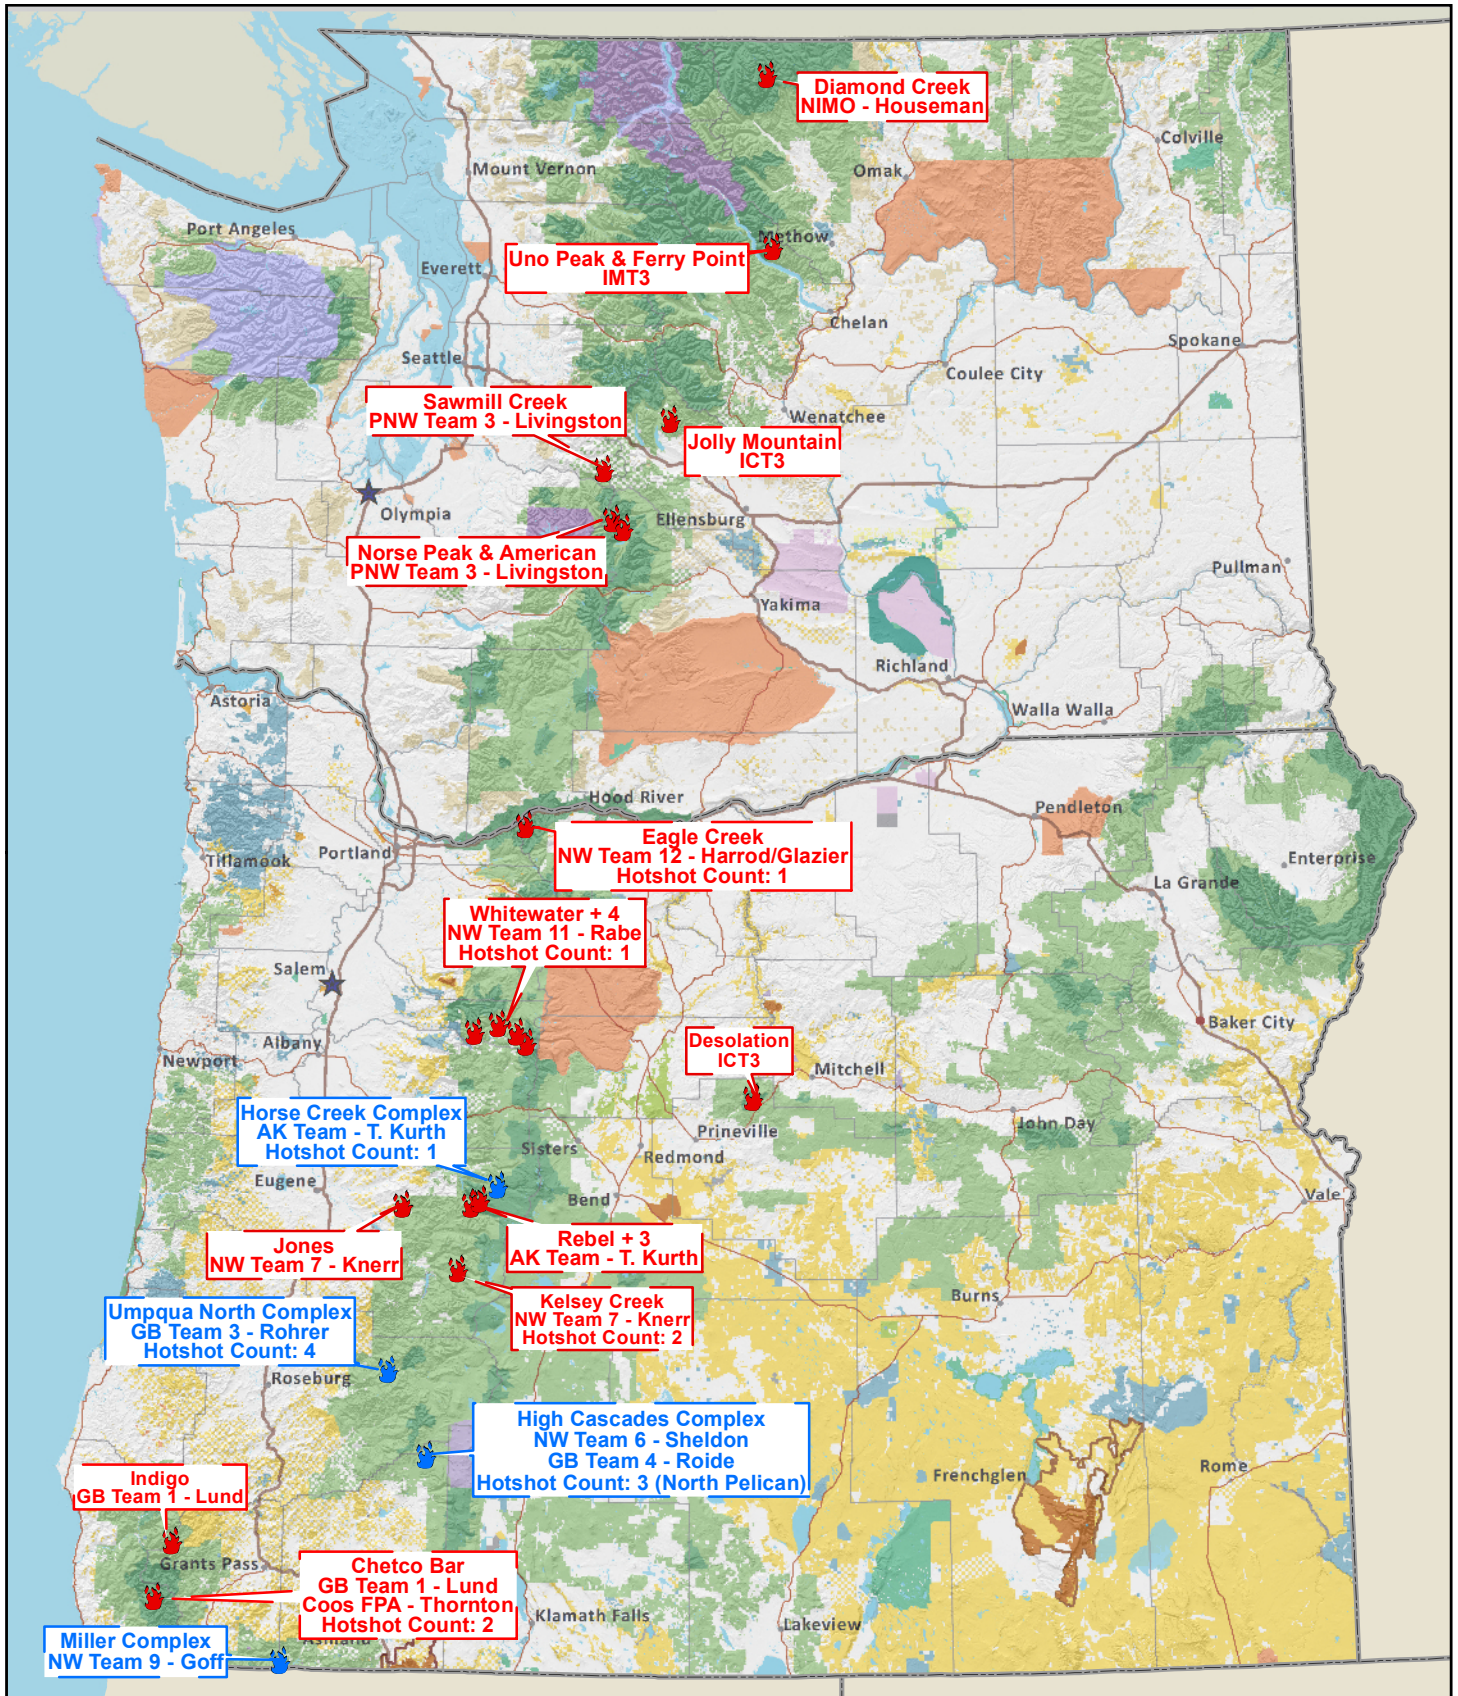

# Washington and Oregon

Current Large Fires: Thursday, September 21, 2017 9:56:21 AM

Complex

Active

0 12.5 25 50 Miles