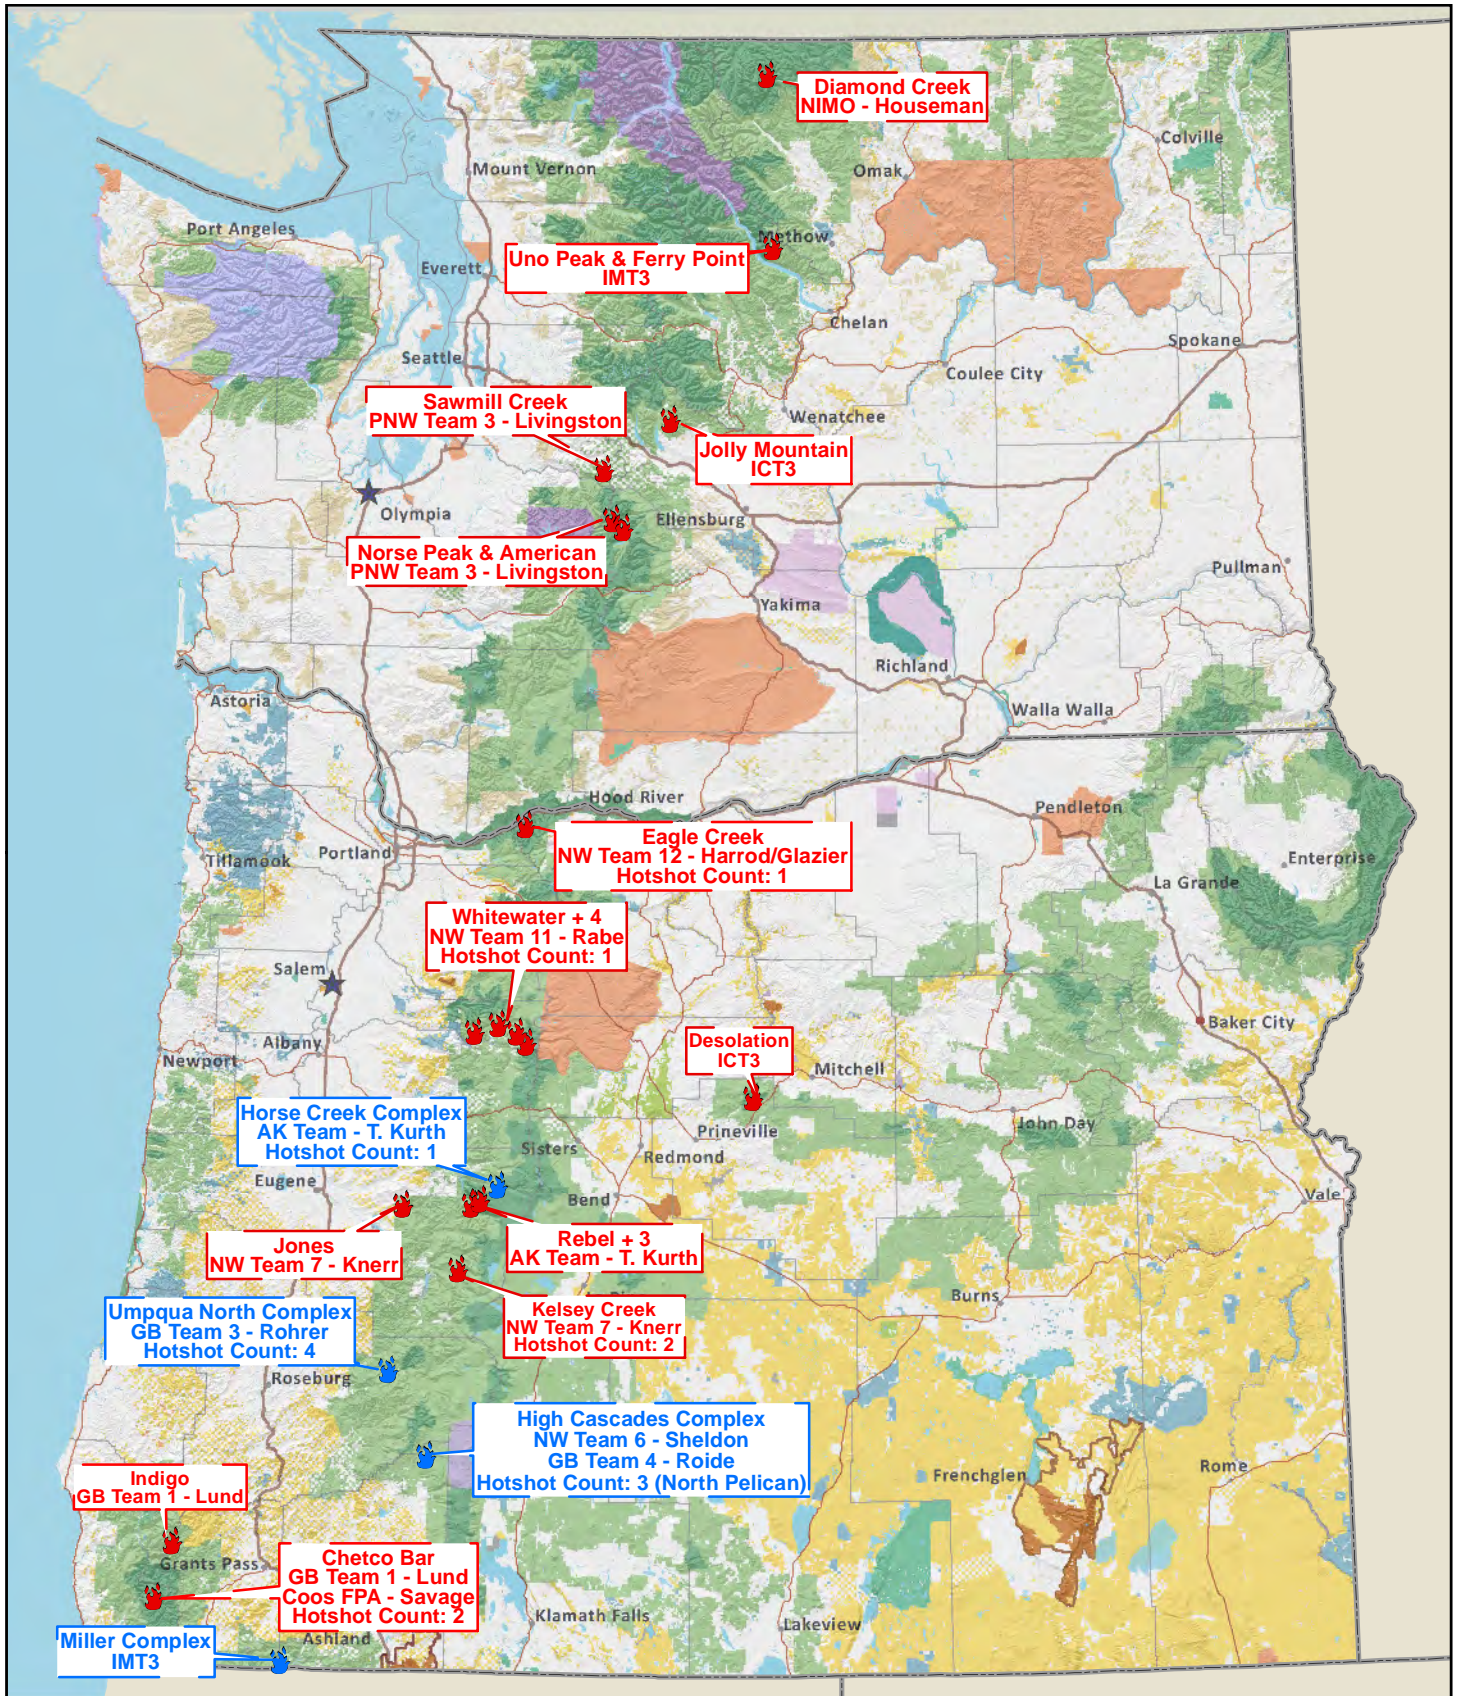

Washington and Oregon

Current Large Fires: Friday, September 22, 2017 10:13:36 AM

Complex

Active

0 12.5 25 50 Miles