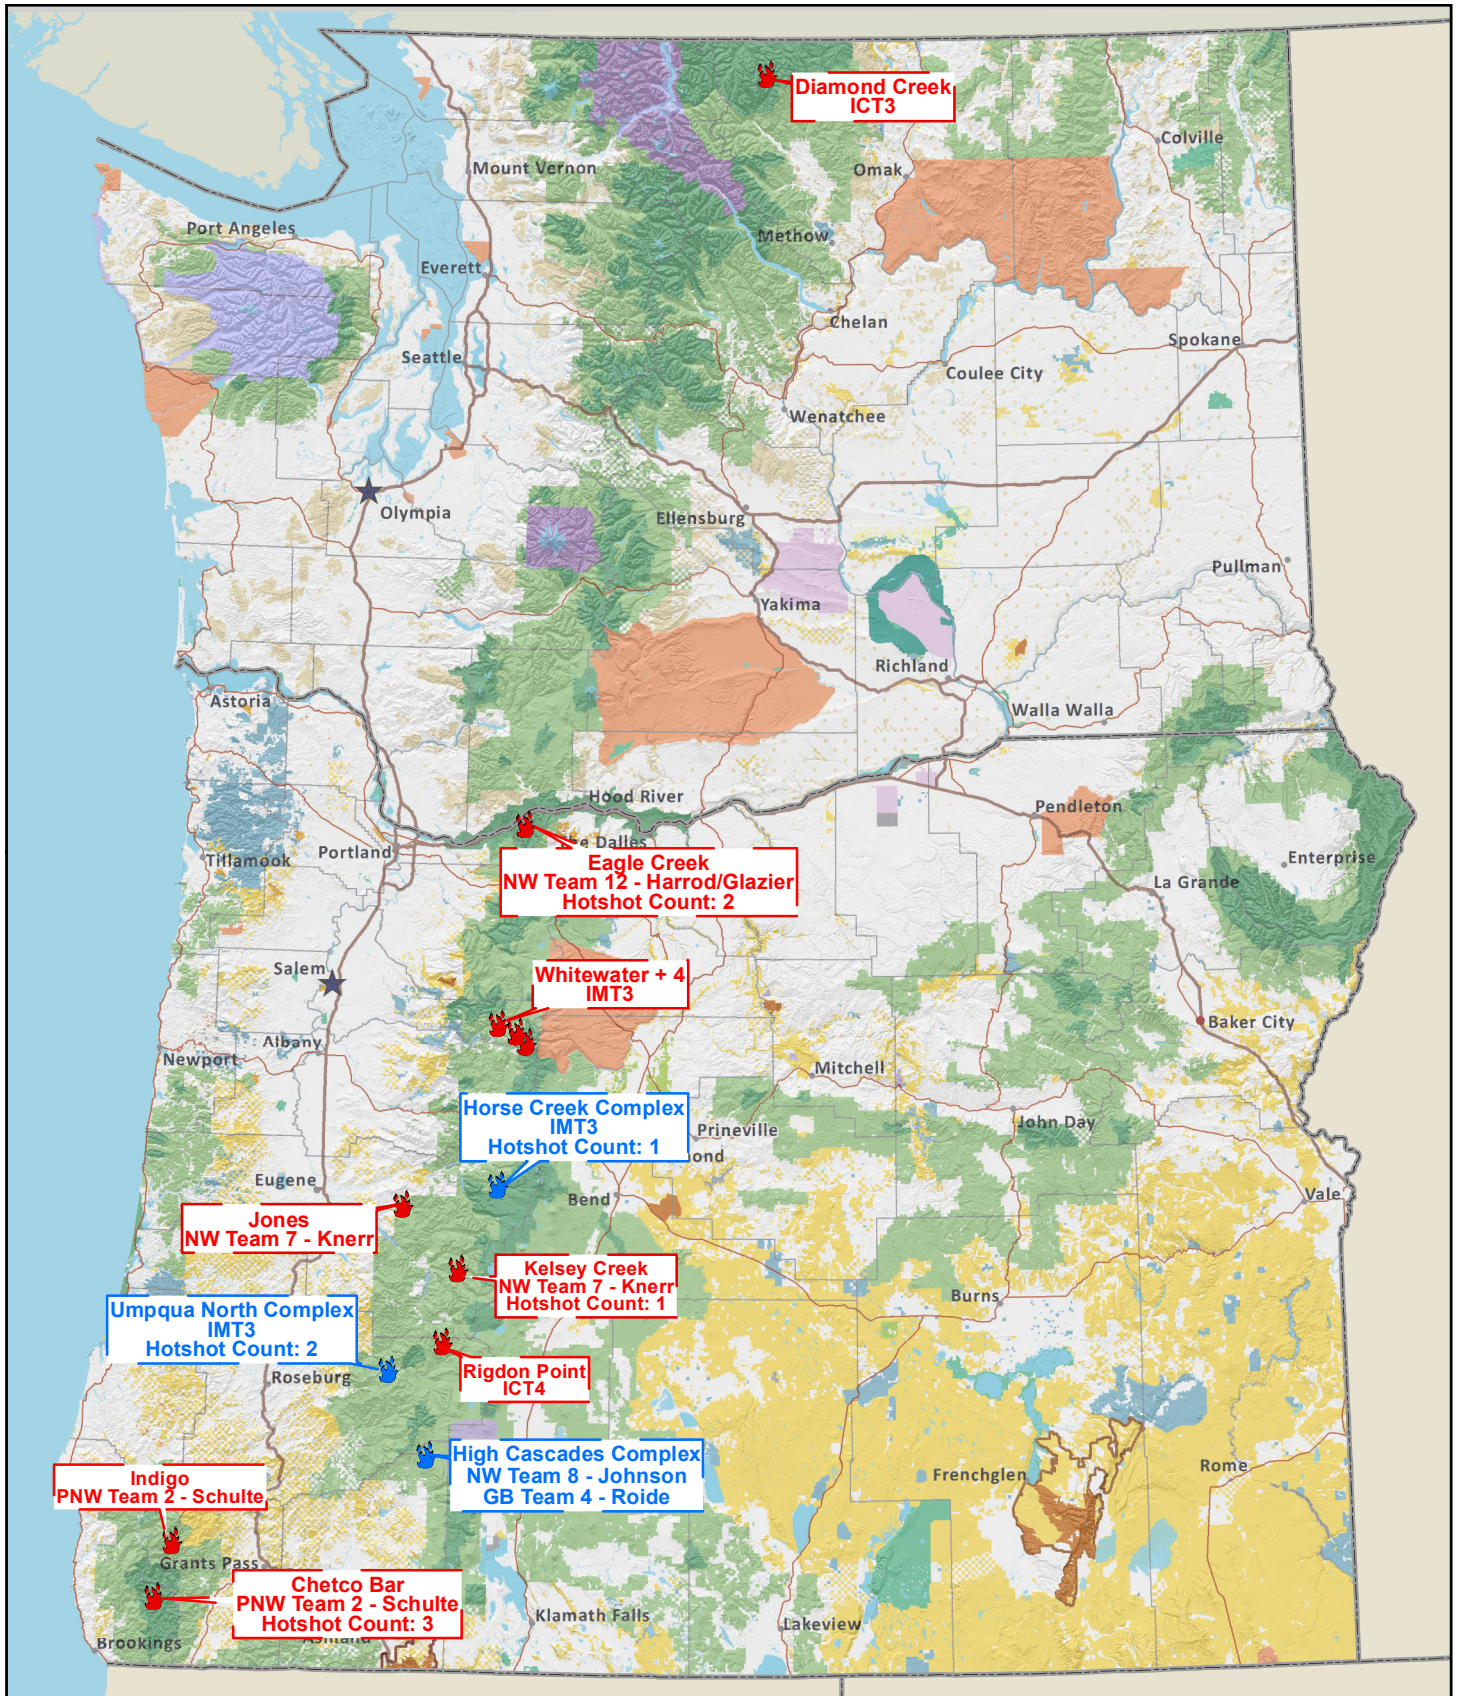

# Washington and Oregon

## Current Large Fires: Friday, September 29, 2017 12:03:27 PM

Complex

Active

0 12.5 25 50 Miles